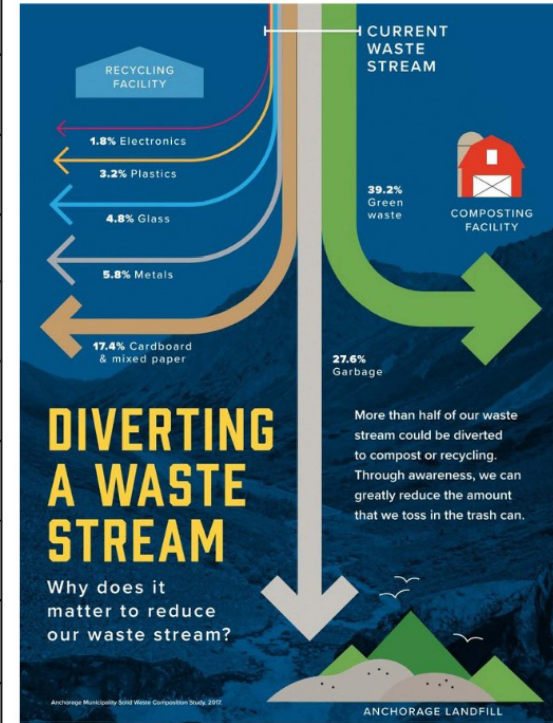

Curbside Collections:

Garbage, Recycling, Composting

- Curbside Composting
- SWS Landfill Wood Lot
- Anchorage Citywide Cleanup

our landfill and keep rates

low:

Facilities:

- **Anchorage Regional Landfill (ARL):**
15500 Eagle River Loop Road
- **Central Transfer Station (CTS):**
1310 E. 56th Ave, Anchorage
- **Materials Recovery Facility (MRF)**
Across 56th Ave. from CTS
- **Girdwood Transfer Station (GTS):**
Ruane St Girdwood Alaska