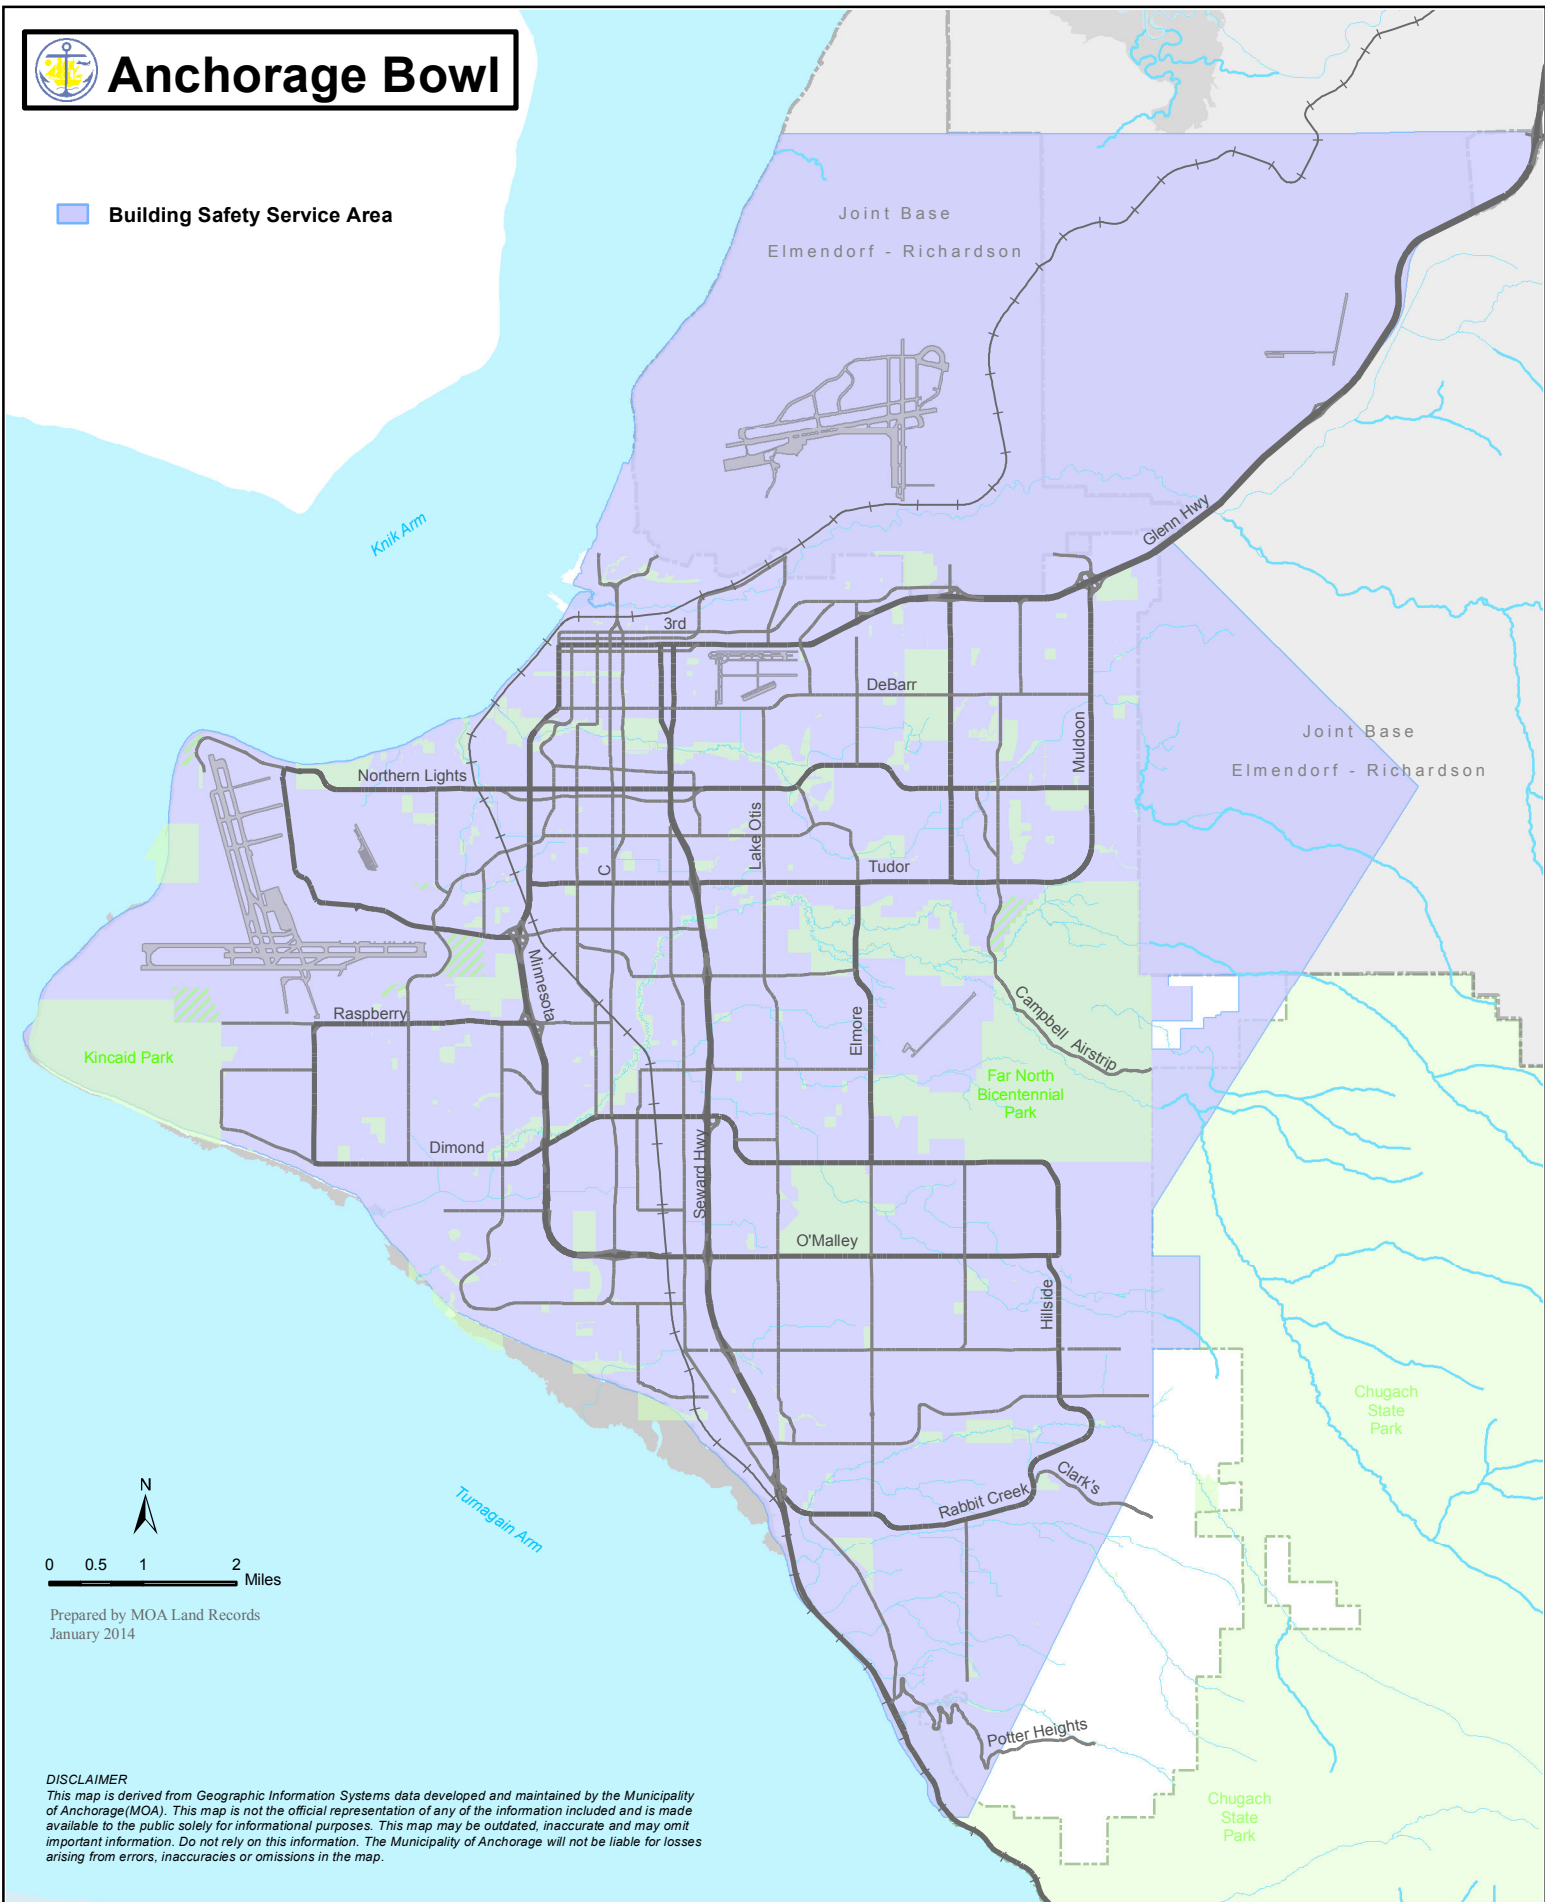

Anchorage Bowl

Building Safety Service Area

Prepared by MOA Land Records
January 2014

DISCLAIMER