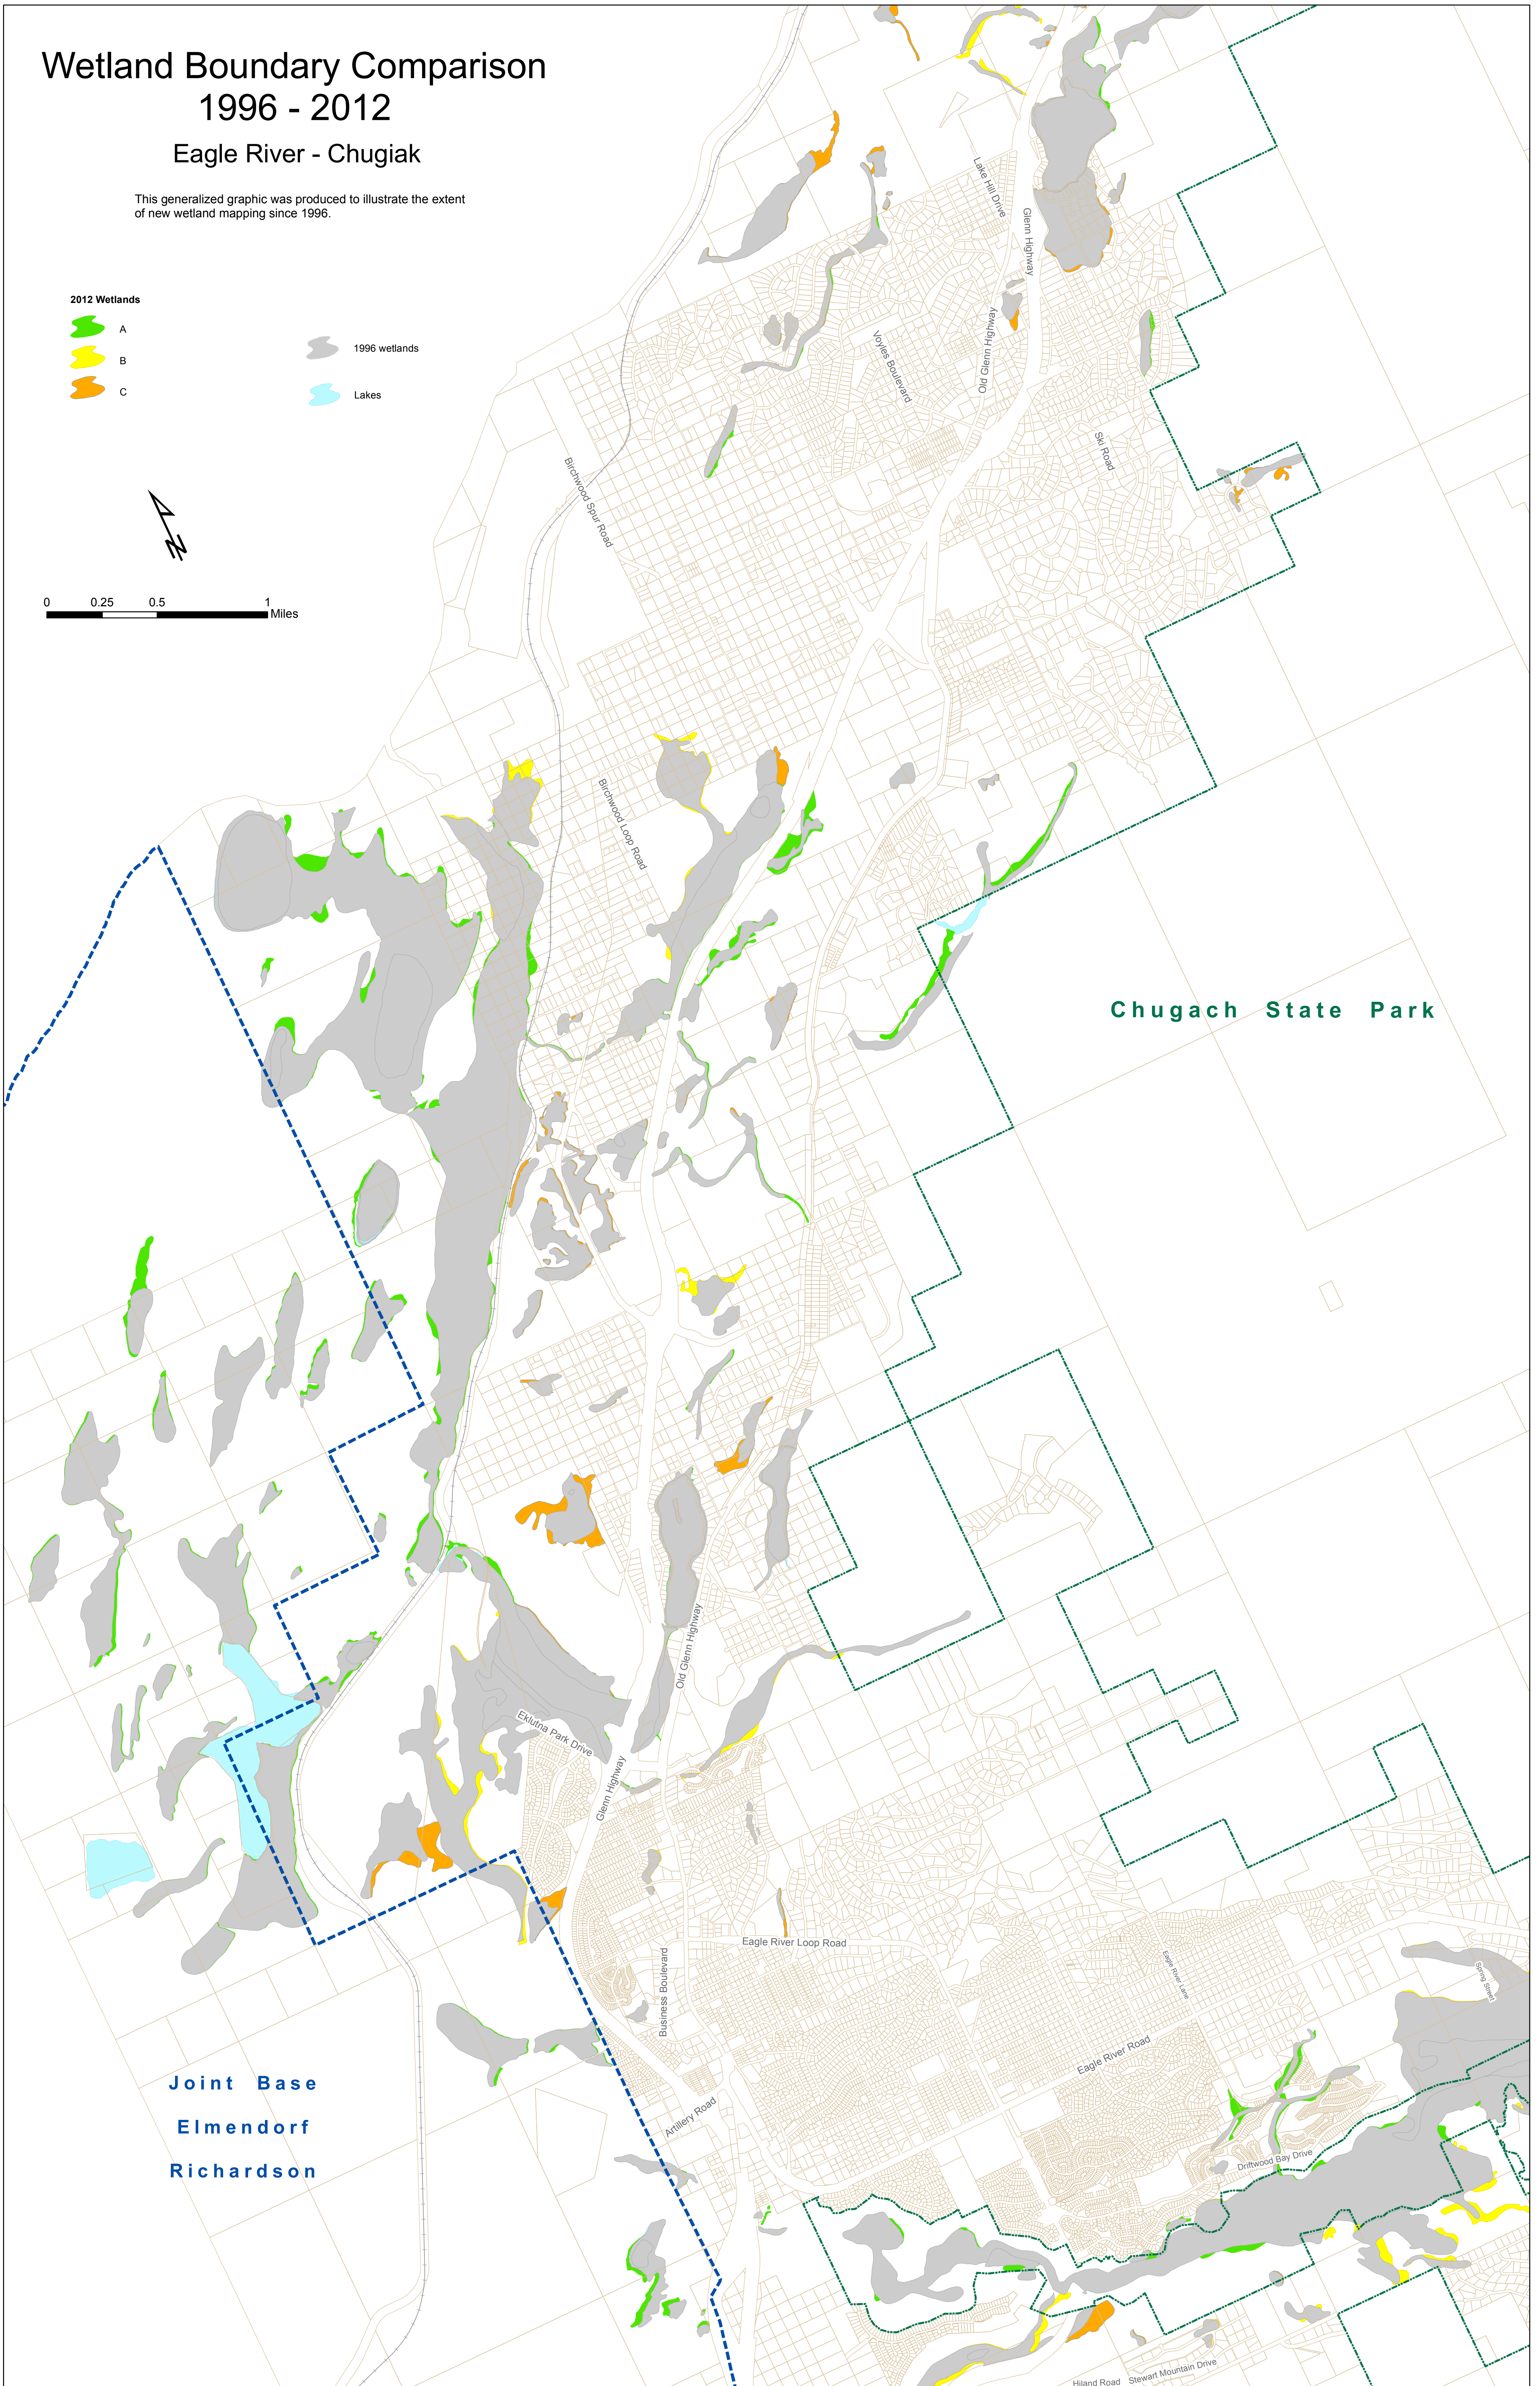

Wetland Boundary Comparison 1996 - 2012

Eagle River - Chugiak

This generalized graphic was produced to illustrate the extent of new wetland mapping since 1996.

2012 Wetlands

- A
- B
- C

1996 wetlands

Lakes

Chugach State Park

Joint Base
Elmendorf
Richardson