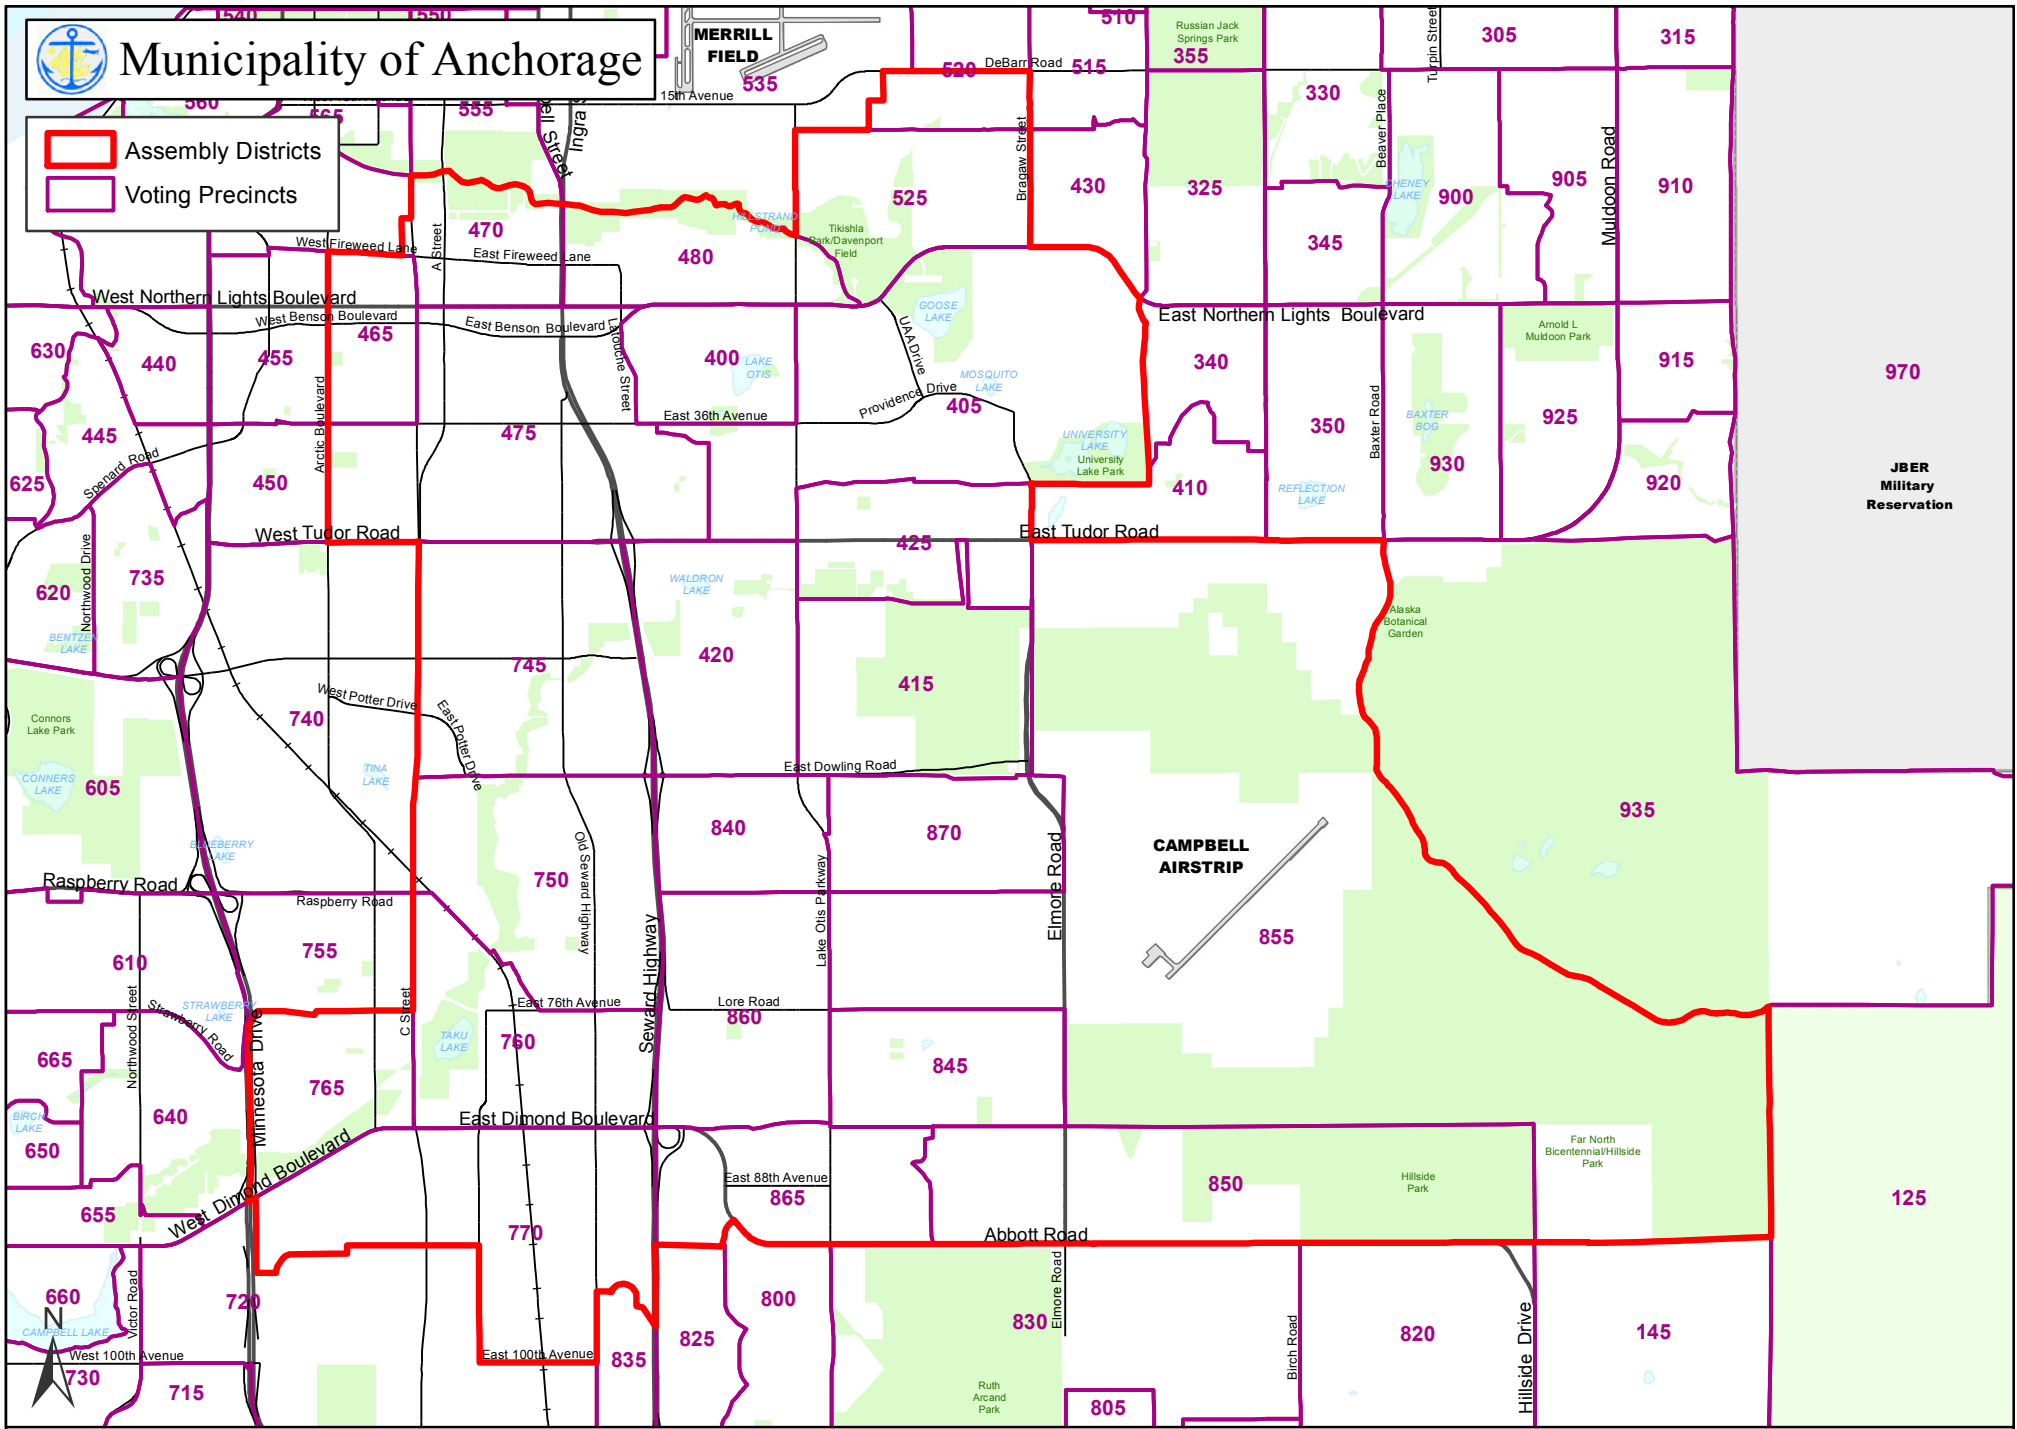

Municipality of Anchorage

MERRILL
FIELD

- Assembly Districts
- Voting Precincts

Map Prepared by:
GIS Services
Information Technology
May 2013

Assembly District 4 (Midtown Anchorage)