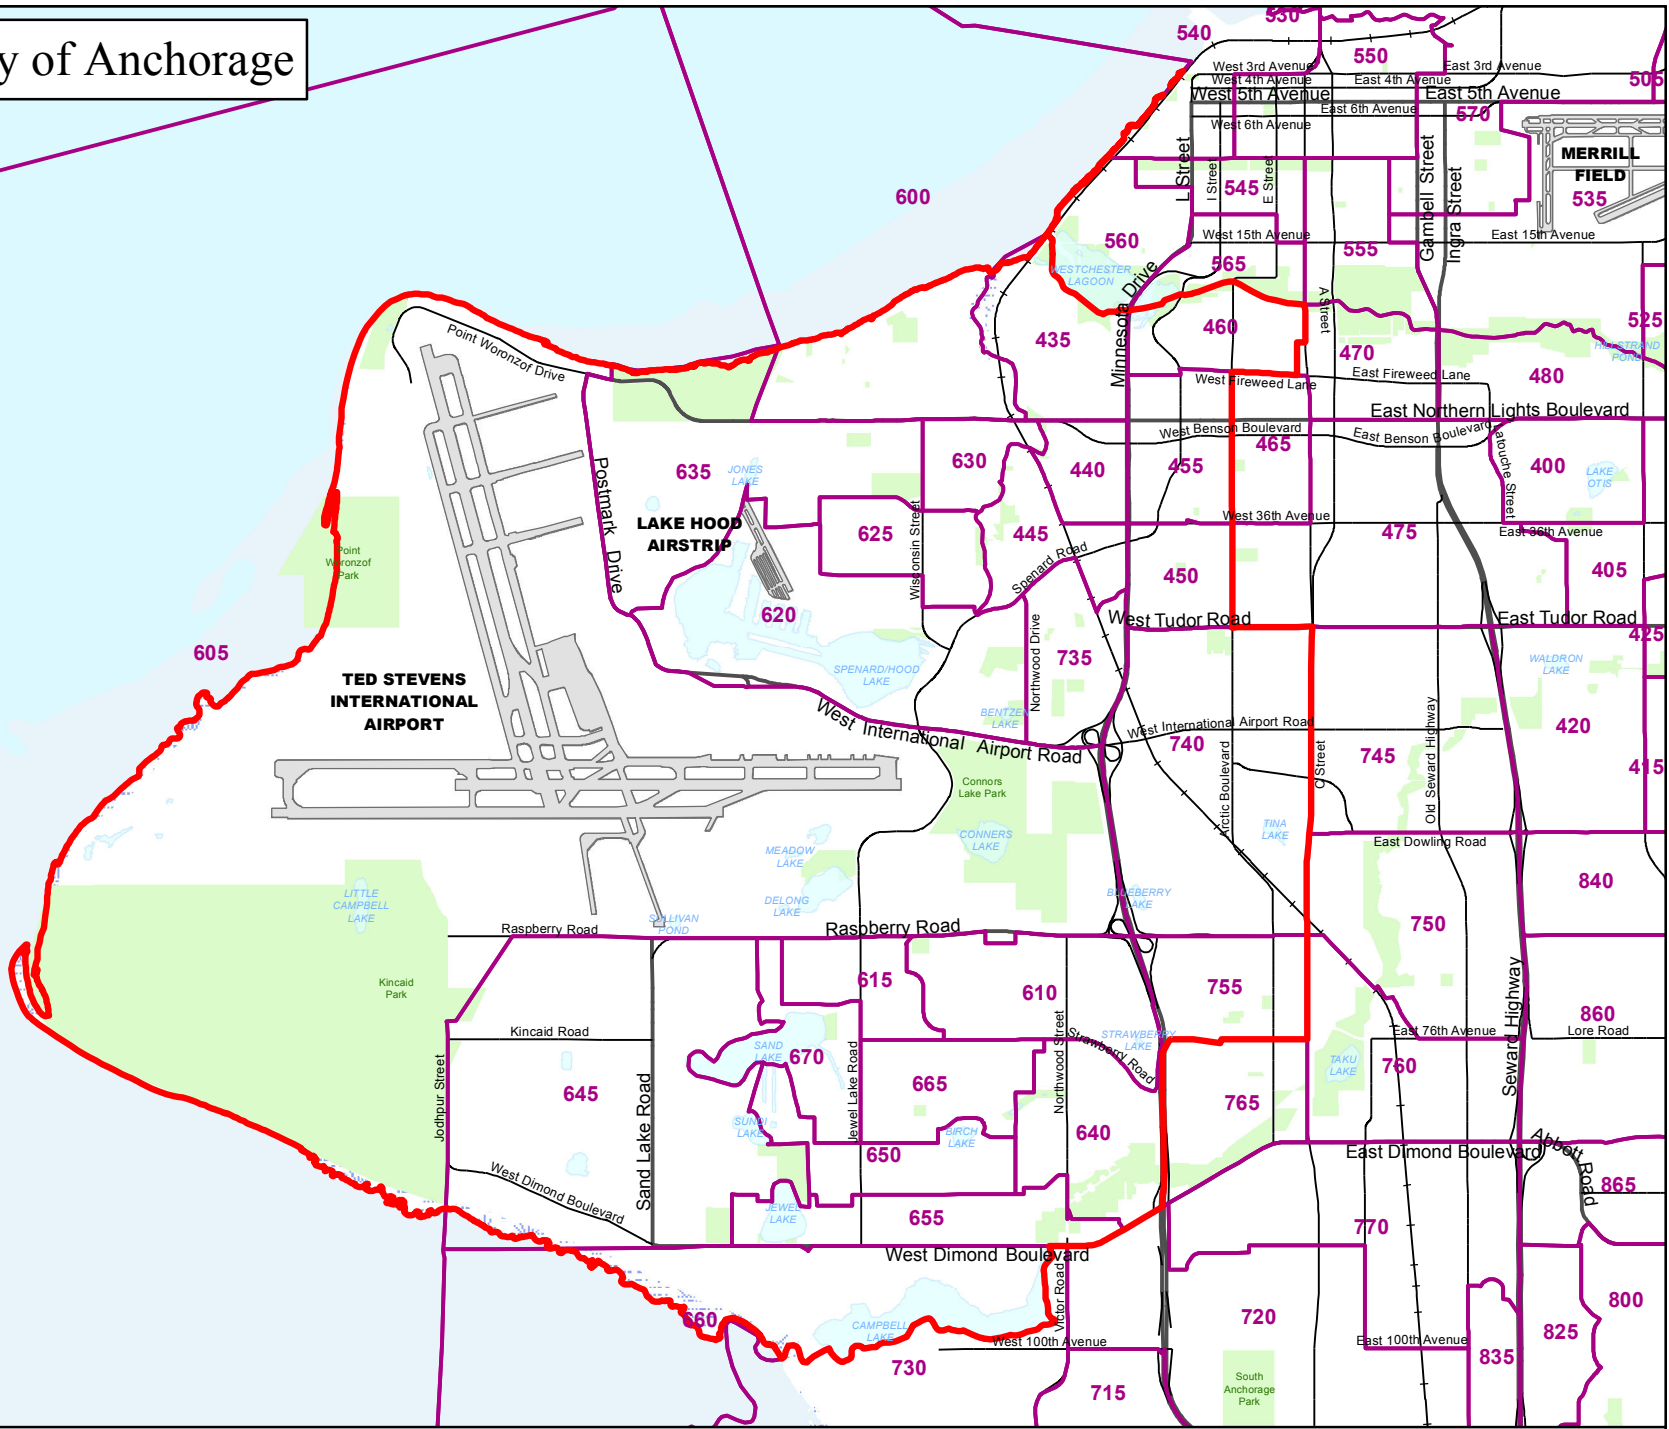

Municipality of Anchorage

- Assembly Districts
- Voting Precincts

Map Prepared by:
GIS Services
Information Technology
May 2013

Assembly District 3 (West Anchorage)