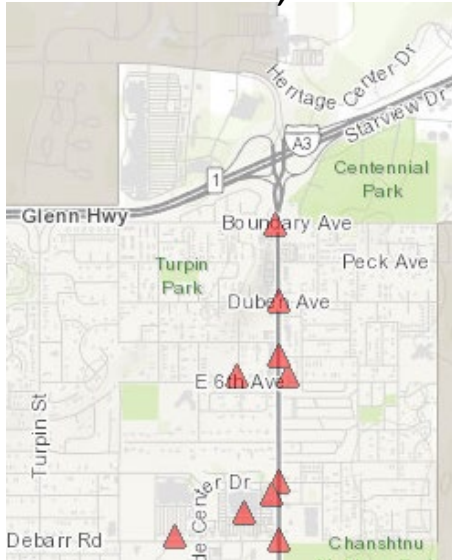

June 28-Jul 4, 2022

NOTE:
Prestige Care,
Senior Housing,
Apartments

AFD Calls Call by Week May 31-July 4, 2022

AFD Calls	Jun 28-Jul 4	Jun 21-27	Jun 14-20	Jun 7-13	May 31-Jun 6
Total	697	779	710	677	752
Near Centennial Park*	43	38	23	5	32
Response to Park	8	1	1	0	1

*DeBarr/Muldoon/JBER Gate/Chugach Electric

AFD EMS response to Centennial Park Campground increased 8-fold following the opening of the campground.

June 21-27, 2022

June 14-20, 2022

June 7-13, 2022

May 31-June 6, 2022

ASP Weekly Call Comparisons

June 27-Jul 4, 2021

ASP Calls	2021		2022	
	Jun 27-Jul 4	May 24-31	Jun 6-14	Jun 27-Jul 4
Total	369	361	358	381
Near Centennial Park*	8	7	13	14

*DeBarr/Muldoon/JBER Gate/Chugach Electric

ASP service to the area around the campground doubled in the past 2 weeks.

May 24-31, 2022