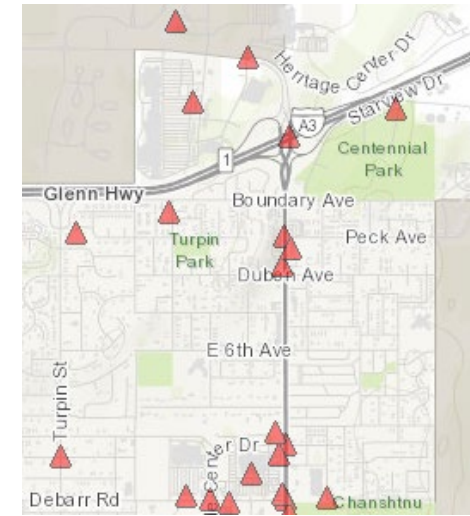

*DeBarr/Muldoon/JBER Gate/Chugach Electric

AFD EMS response to Centennial Park Campground increased 8-fold following the opening of the campground.

June 21-27, 2022

June 14-20, 2022

June 7-13, 2022

May 31-June 6, 2022

ASP Weekly Call Comparisons

June 27-Jul 4, 2021

ASP Calls	2021		2022	
	Jun 27-Jul 4	May 24-31	Jun 6-14	Jun 27-Jul 4
Total	369	361	358	381
Near Centennial Park*	8	7	13	14

*DeBarr/Muldoon/JBER Gate/Chugach Electric

June 27-July 4 2022 vs 2021

- 3% increase in all ASP calls
- 75% increase is ASP calls near Centennial Park

Steady increase in ASP calls near Centennial Park in Month of June

June 27-Jul 4, 2022

June 6-14, 2022

ASP service to the area around the campground doubled in the past 2 weeks.

May 24-31, 2022