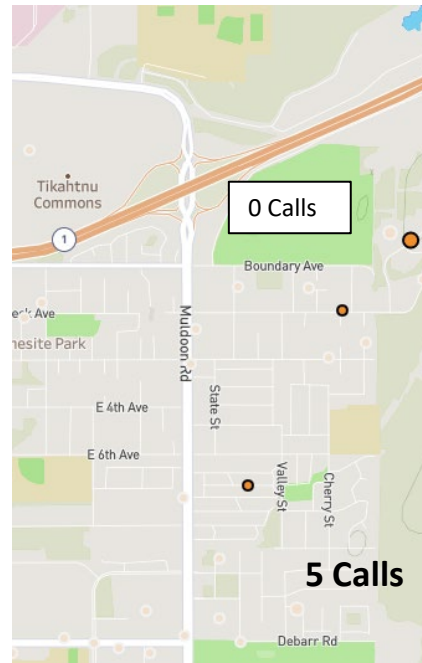

June 28-Jul 4, 2022

NOTE:
Prestige Care,
Senior Housing,
Apartments

AFD Calls Call by Week May 31-July 4, 2022

AFD Calls	Jun 28-Jul 4	Jun 21-27	Jun 14-20	Jun 7-13	May 31-Jun 6
Total	697	779	710	677	752
Near Centennial Park*	43	38	23	5	32
Response to Park	8	1	1	0	1

*DeBarr/Muldoon/JBER Gate/Chugach Electric

AFD EMS response to Centennial Park Campground increased 8-fold following the opening of the campground.

June 21-27, 2022

June 14-20, 2022

June 7-13, 2022

May 31-June 6, 2022

ASP Weekly Call Comparisons

June 27-Jul 4, 2021

ASP Calls	2021		2022	
	Jun 27-Jul 4	May 24-31	Jun 6-14	Jun 27-Jul 4
Total	369	361	358	381
Near Centennial Park*	8	7	13	14

*DeBarr/Muldoon/JBER Gate/Chugach Electric

ASP service to the area around the campground doubled in the past 2 weeks.

May 24-31, 2022