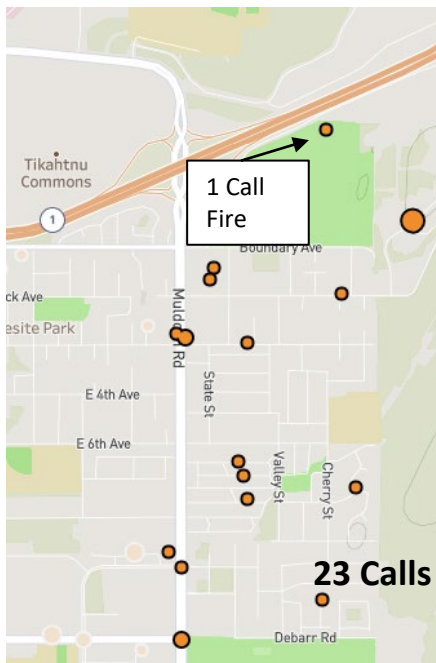

June 28-Jul 4, 2022

NOTE:
Prestige Care,
Senior Housing,
Apartments

AFD Calls Call by Week May 31-July 4, 2022

AFD Calls	Jun 28-Jul 4	Jun 21-27	Jun 14-20	Jun 7-13	May 31-Jun 6
Total	697	779	710	677	752
Near Centennial Park*	43	38	23	5	32
Response to Park	8	1	1	0	1

*DeBarr/Muldoon/JBER Gate/Chugach Electric

AFD EMS response to Centennial Park Campground increased 8-fold following the opening of the campground.

June 21-27, 2022

June 14-20, 2022

June 7-13, 2022

May 31-June 6, 2022

ASP Weekly Call Comparisons

June 27-Jul 4, 2021

ASP Calls	2021		2022	
	Jun 27-Jul 4	May 24-31	Jun 6-14	Jun 27-Jul 4
Total	369	361	358	381
Near Centennial Park*	8	7	13	14

*DeBarr/Muldoon/JBER Gate/Chugach Electric

ASP service to the area around the campground doubled in the past 2 weeks.

May 24-31, 2022