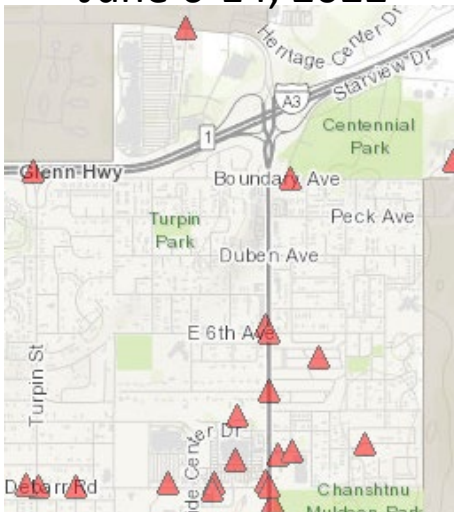

ASP Weekly Call Comparisons

June 27-Jul 4, 2021

ASP Calls	2021		2022	
	Jun 27-Jul 4	May 24-31	Jun 6-14	Jun 27-Jul 4
Total	369	361	358	381
Near Centennial Park*	8	7	13	14

*DeBarr/Muldoon/JBER Gate/Chugach Electric

June 27-July 4 2022 vs 2021

- 3% increase in all ASP calls
- 75% increase is ASP calls near Centennial Park

Steady increase in ASP calls near Centennial Park in Month of June

June 27-Jul 4, 2022

June 6-14, 2022

ASP service to the area around the campground doubled in the past 2 weeks.

May 24-31, 2022