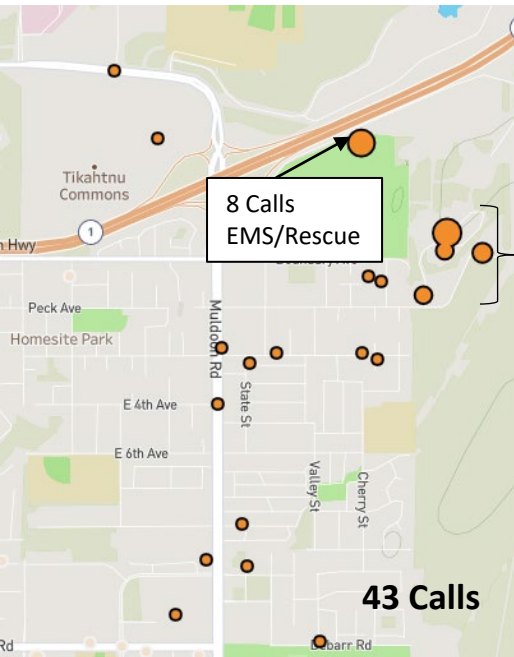

June 28-Jul 4, 2022

NOTE:
Prestige Care,
Senior Housing,
Apartments

AFD Calls Call by Week May 31-July 4, 2022

AFD Calls	Jun 28-Jul 4	Jun 21-27	Jun 14-20	Jun 7-13	May 31-Jun 6
Total	697	779	710	677	752
Near Centennial Park*	43	38	23	5	32
Response to Park	8	1	1	0	1

*DeBarr/Muldoon/JBER Gate/Chugach Electric

AFD EMS response to Centennial Park Campground increased 8-fold following the opening of the campground.

June 21-27, 2022

June 14-20, 2022

June 7-13, 2022

May 31-June 6, 2022

ASP Weekly Call Comparisons

June 27-Jul 4, 2021

ASP Calls	2021		2022	
	Jun 27-Jul 4	May 24-31	Jun 6-14	Jun 27-Jul 4
Total	369	361	358	381
Near Centennial Park*	8	7	13	14

*DeBarr/Muldoon/JBER Gate/Chugach Electric

ASP service to the area around the campground doubled in the past 2 weeks.

May 24-31, 2022