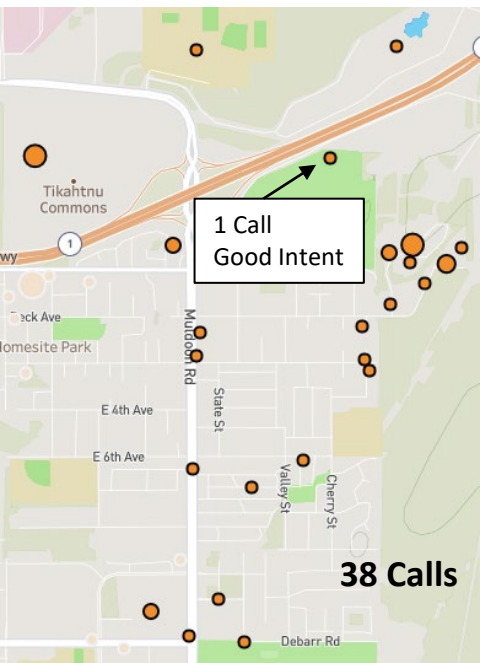

June 28-Jul 4, 2022

NOTE:
Prestige Care,
Senior Housing,
Apartments

AFD Calls Call by Week May 31-July 4, 2022

AFD Calls	Jun 28-Jul 4	Jun 21-27	Jun 14-20	Jun 7-13	May 31-Jun 6
Total	697	779	710	677	752
Near Centennial Park*	43	38	23	5	32
Response to Park	8	1	1	0	1

*DeBarr/Muldoon/JBER Gate/Chugach Electric

AFD EMS response to Centennial Park Campground increased 8-fold following the opening of the campground.

June 21-27, 2022

June 14-20, 2022

June 7-13, 2022

May 31-June 6, 2022

June 27-July 4 2022 vs 2021

- 3% increase in all ASP calls
- 75% increase is ASP calls near Centennial Park

Steady increase in ASP calls near Centennial Park in Month of June

June 27-Jul 4, 2022

June 6-14, 2022

ASP service to the area around the campground doubled in the past 2 weeks.

May 24-31, 2022