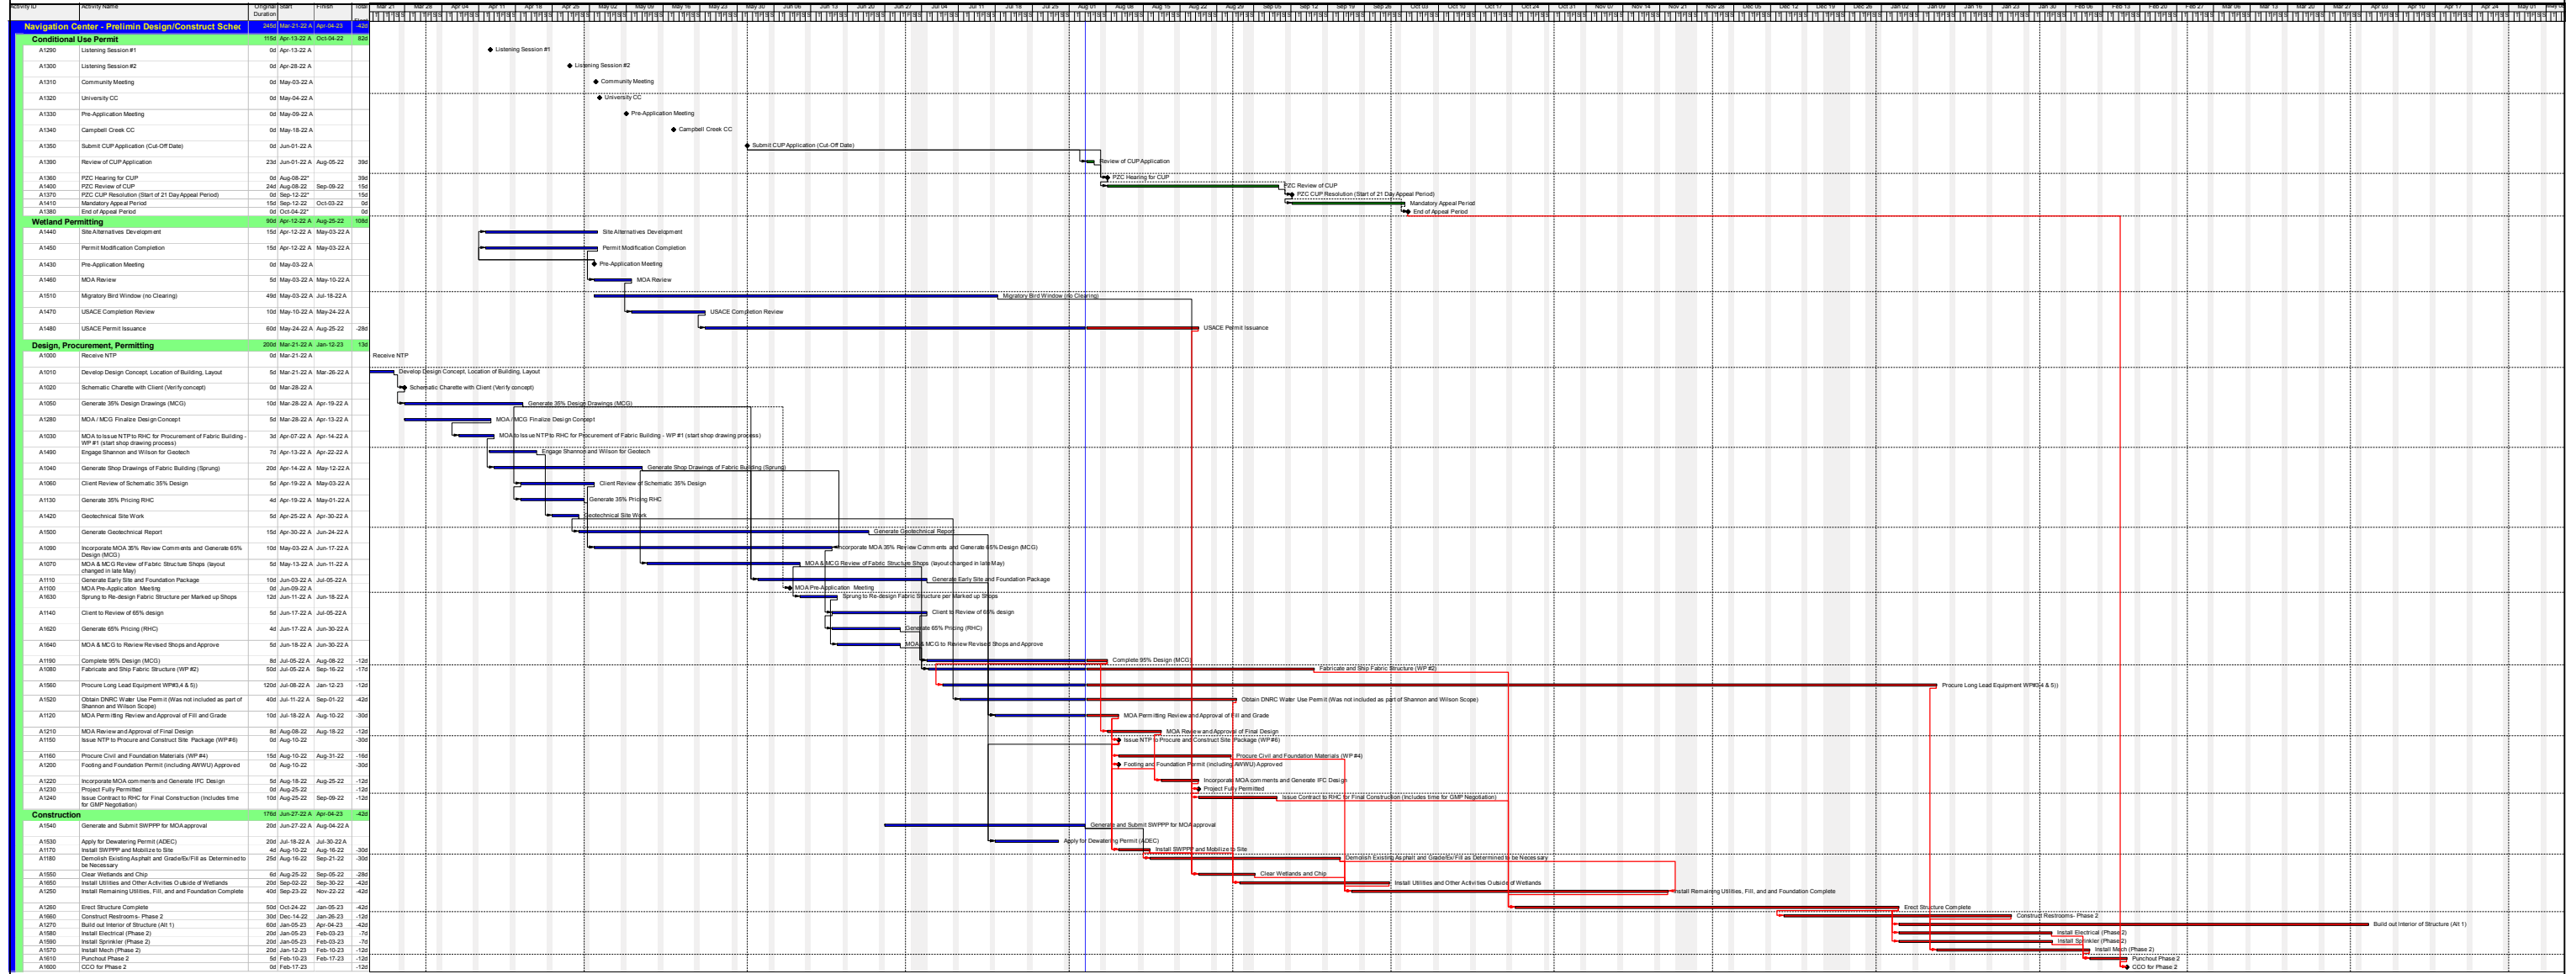

# MOA Navigation Center UPDATED SCHEDULE 8-4-22

Print Date: Aug-04-22

■ Remaining Level of Effort   
 ■ Remaining Work   
 ◆ Milestone   
 ◆ Milestone  
■ Actual Work   
 ■ Critical Remaining Work