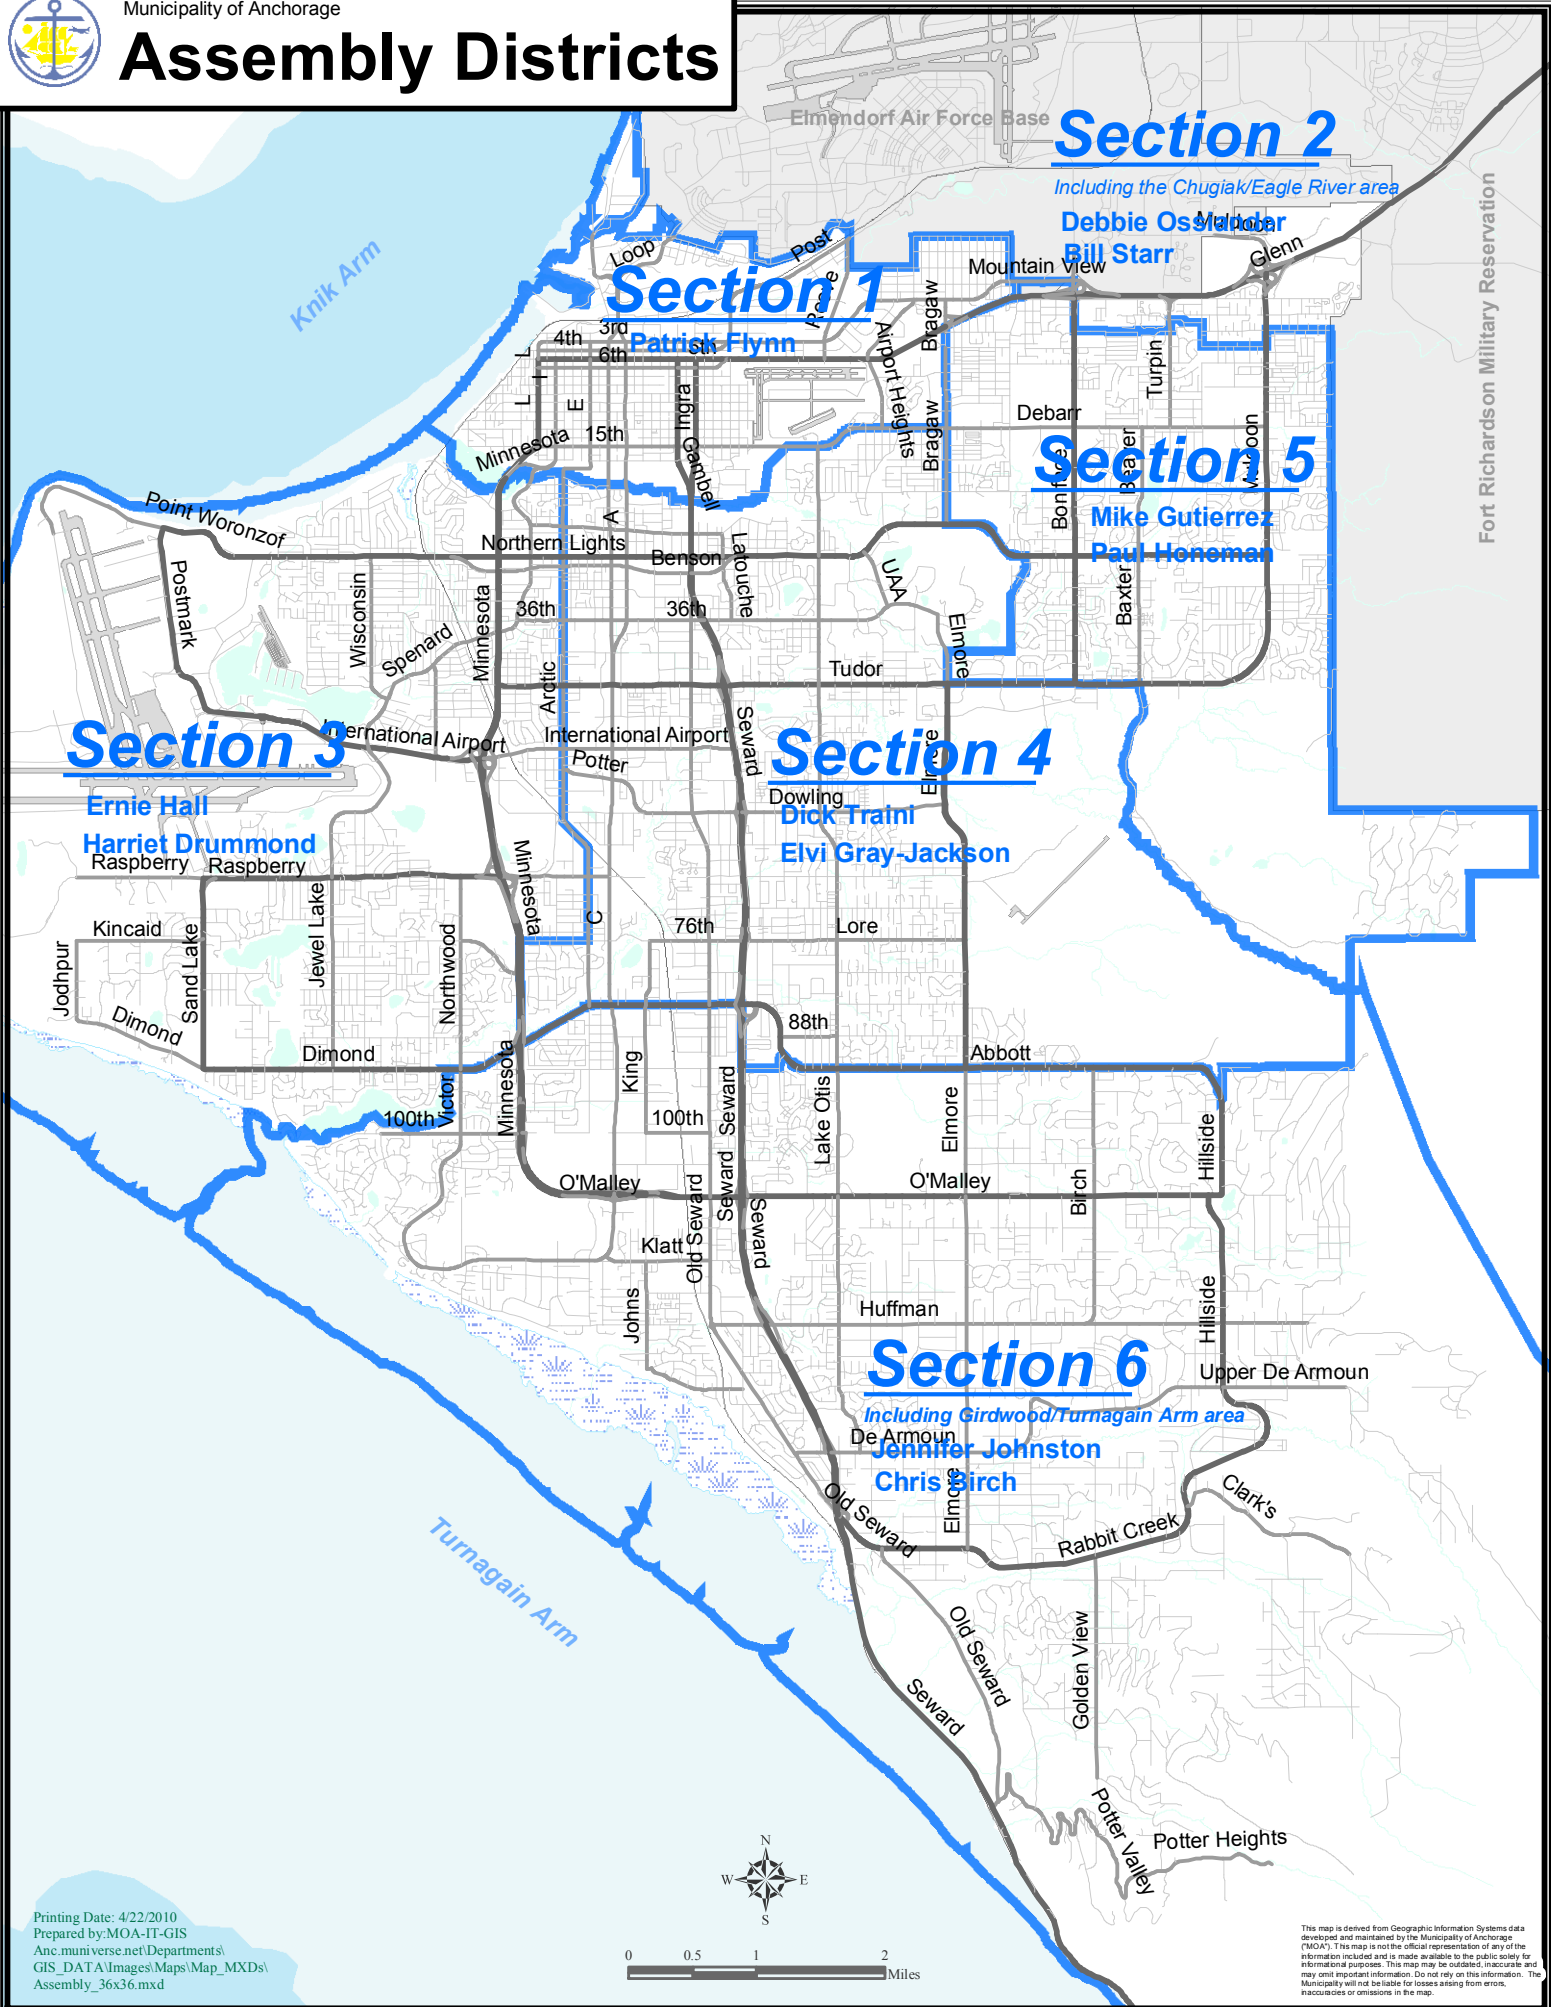

Assembly Districts

Section 2

Including the Chugiak/Eagle River area

Debbie Osvaldo
Bill Starr

Section 1

Patrick Flynn

Section 5

Mike Gutierrez
Paul Honeman

Section 3

Ernie Hall
Harriet Drummond

Section 4

Dick Traini
Elvi Gray-Jackson

Section 6

Including Girdwood/Turnagain Arm area

Jennifer Johnston
Chris Birch