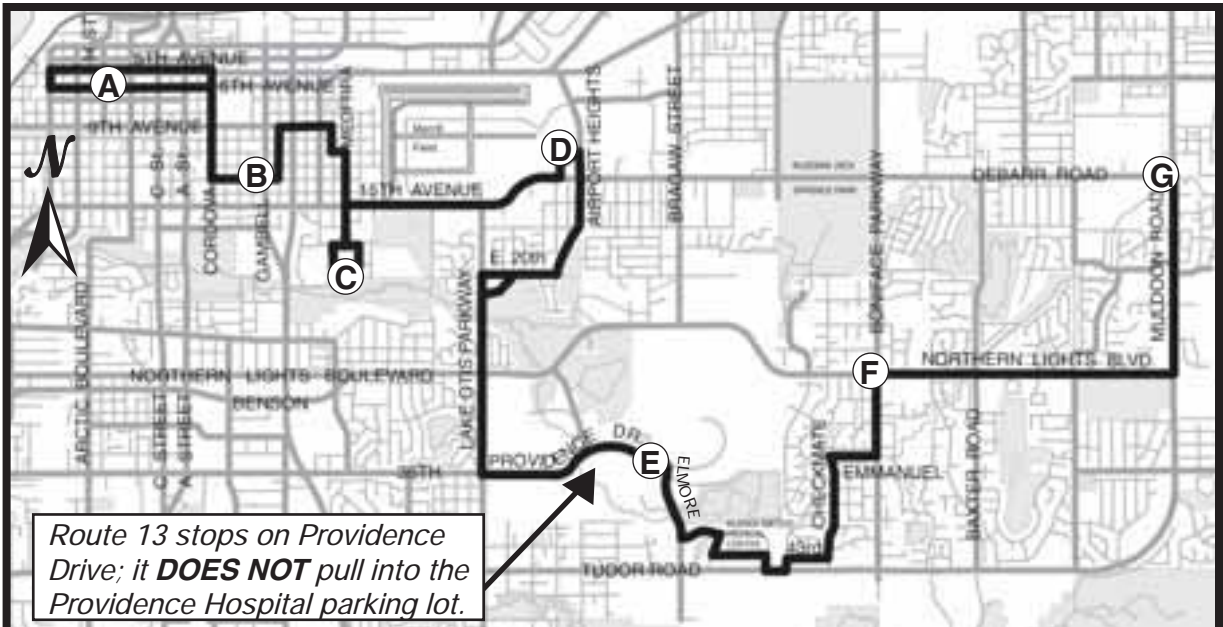

## Route

## 13

Route 13 travels between the Downtown Transit Center and Muldoon Transfer Center via Cordova Street, Chugach View, Chugach Manor, Anchorage Senior Center, Alaska Regional Hospital, Charter College, Providence Hospital, UAA, and Alaska Native Medical Center.

## University • Hospitals

**Major transfer points:**

- Downtown Transit Center - All routes except 1, 77, 78
- Alaska Regional Hospital - Rt. 15
- Baxter & Northern Lights - Rts. 1, 3, 3C
- Lake Otis & 36th - Rts. 2, 36, 102
- Providence & Alumni - Rts. 1, 3, 36, 45, 102
- Northern Lights & Boniface - Rt. 3
- Muldoon Transfer Center - Rts. 1, 3, 8, 15, 75, 77, 78

Did you know People Mover offers Free Travel Training for groups and individuals? Call 343-6543.

**Major points of interest:**

- Fairview Rec Center
- Chugach View & Manor
- Anchorage Senior Center
- Wendler Middle School
- CARRS - Gambell & 13th
- CARRS - N. Lights & Muldoon
- Alaska Regional Hospital
- Anchorage Neighborhood Health Center
- Charter College
- UAA
- Alaska Psychiatric Institute
- Providence Hospital
- Alaska Native Medical Center
- ASD Admin Building
- Fred Meyer - DeBarr
- Eastchester Post Office (9th & Ingra)
- Chester Park Senior Housing
- Highland Tech High School
- Muldoon Library