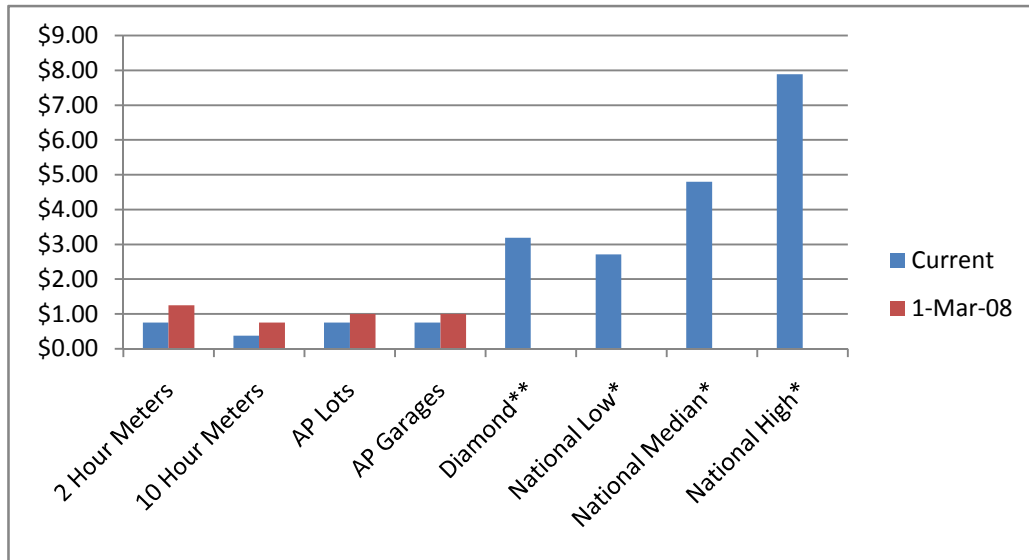

# HOURLY RATES COMPARED

\*National - Colliers International 2007

\*\*Diamond - ACDA Parking Survey - Summer 2007