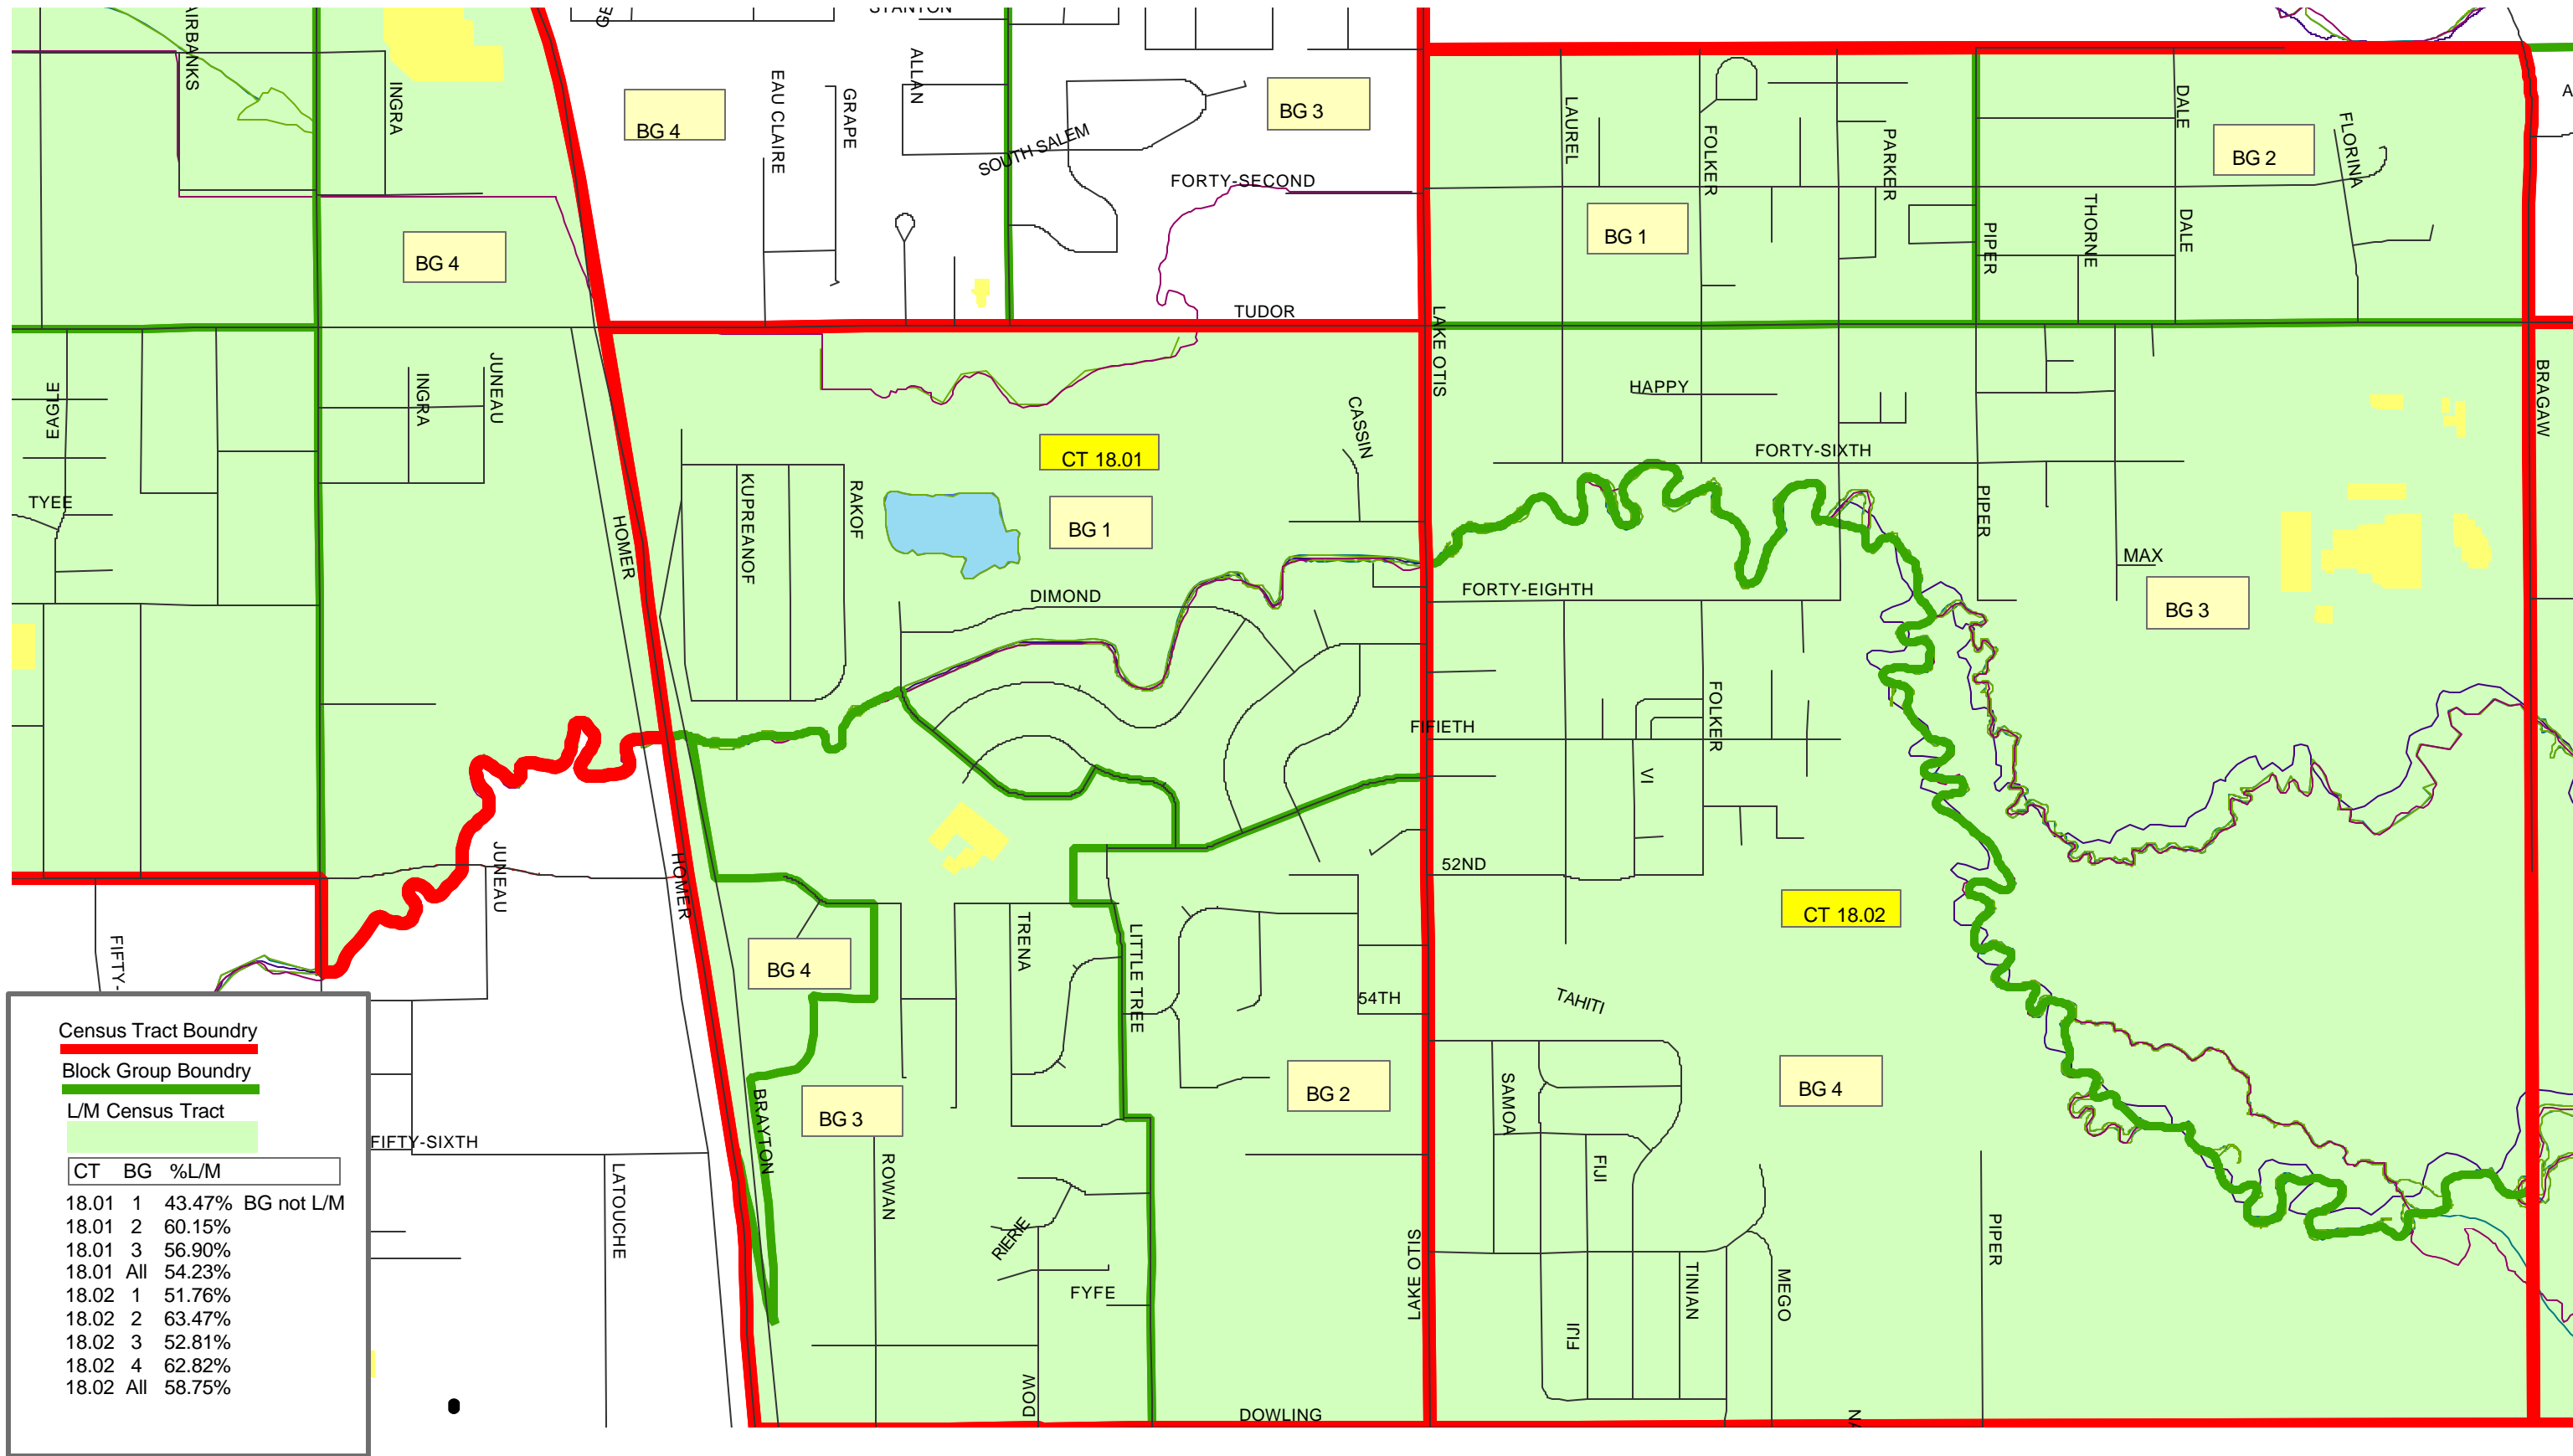

Anchorage

Low/Moderate Income - Census Tracts 18.01 and 18.02

Census Tract Boundry		
Block Group Boundry		
L/M Census Tract		
CT	BG	%L/M
18.01	1	43.47% BG not L/M
18.01	2	60.15%
18.01	3	56.90%
18.01	All	54.23%
18.02	1	51.76%
18.02	2	63.47%
18.02	3	52.81%
18.02	4	62.82%
18.02	All	58.75%