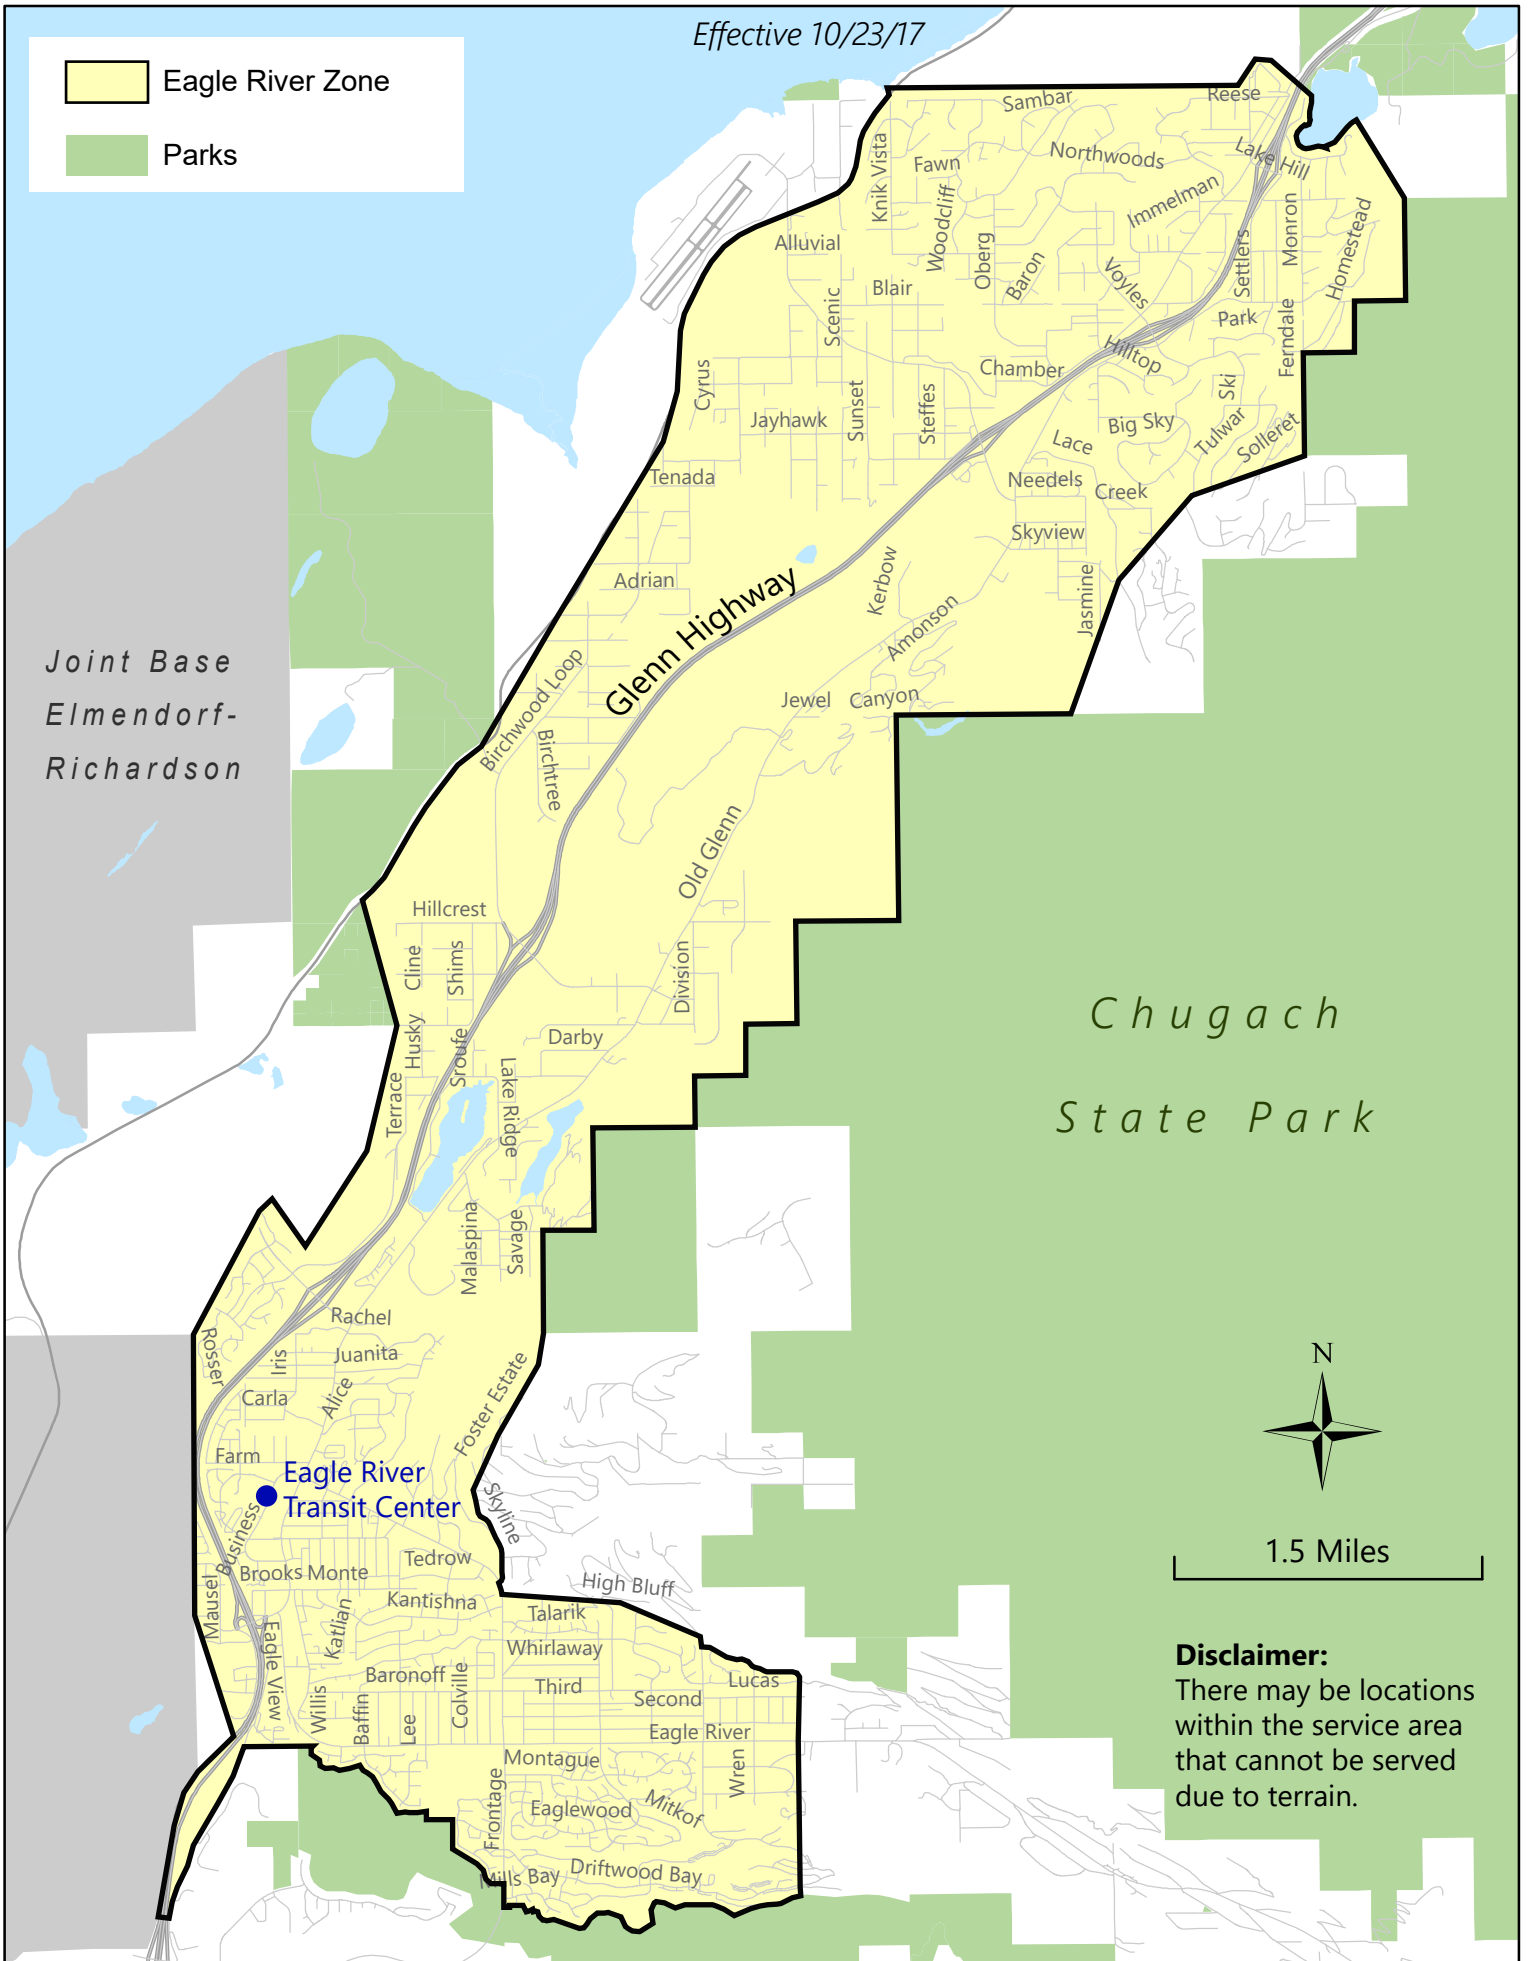

# AnchorRIDES Service Area - Eagle River

Effective 10/23/17

-  Eagle River Zone
-  Parks

Joint Base  
Elmendorf-  
Richardson

Chugach  
State Park

1.5 Miles

**Disclaimer:**  
There may be locations  
within the service area  
that cannot be served  
due to terrain.