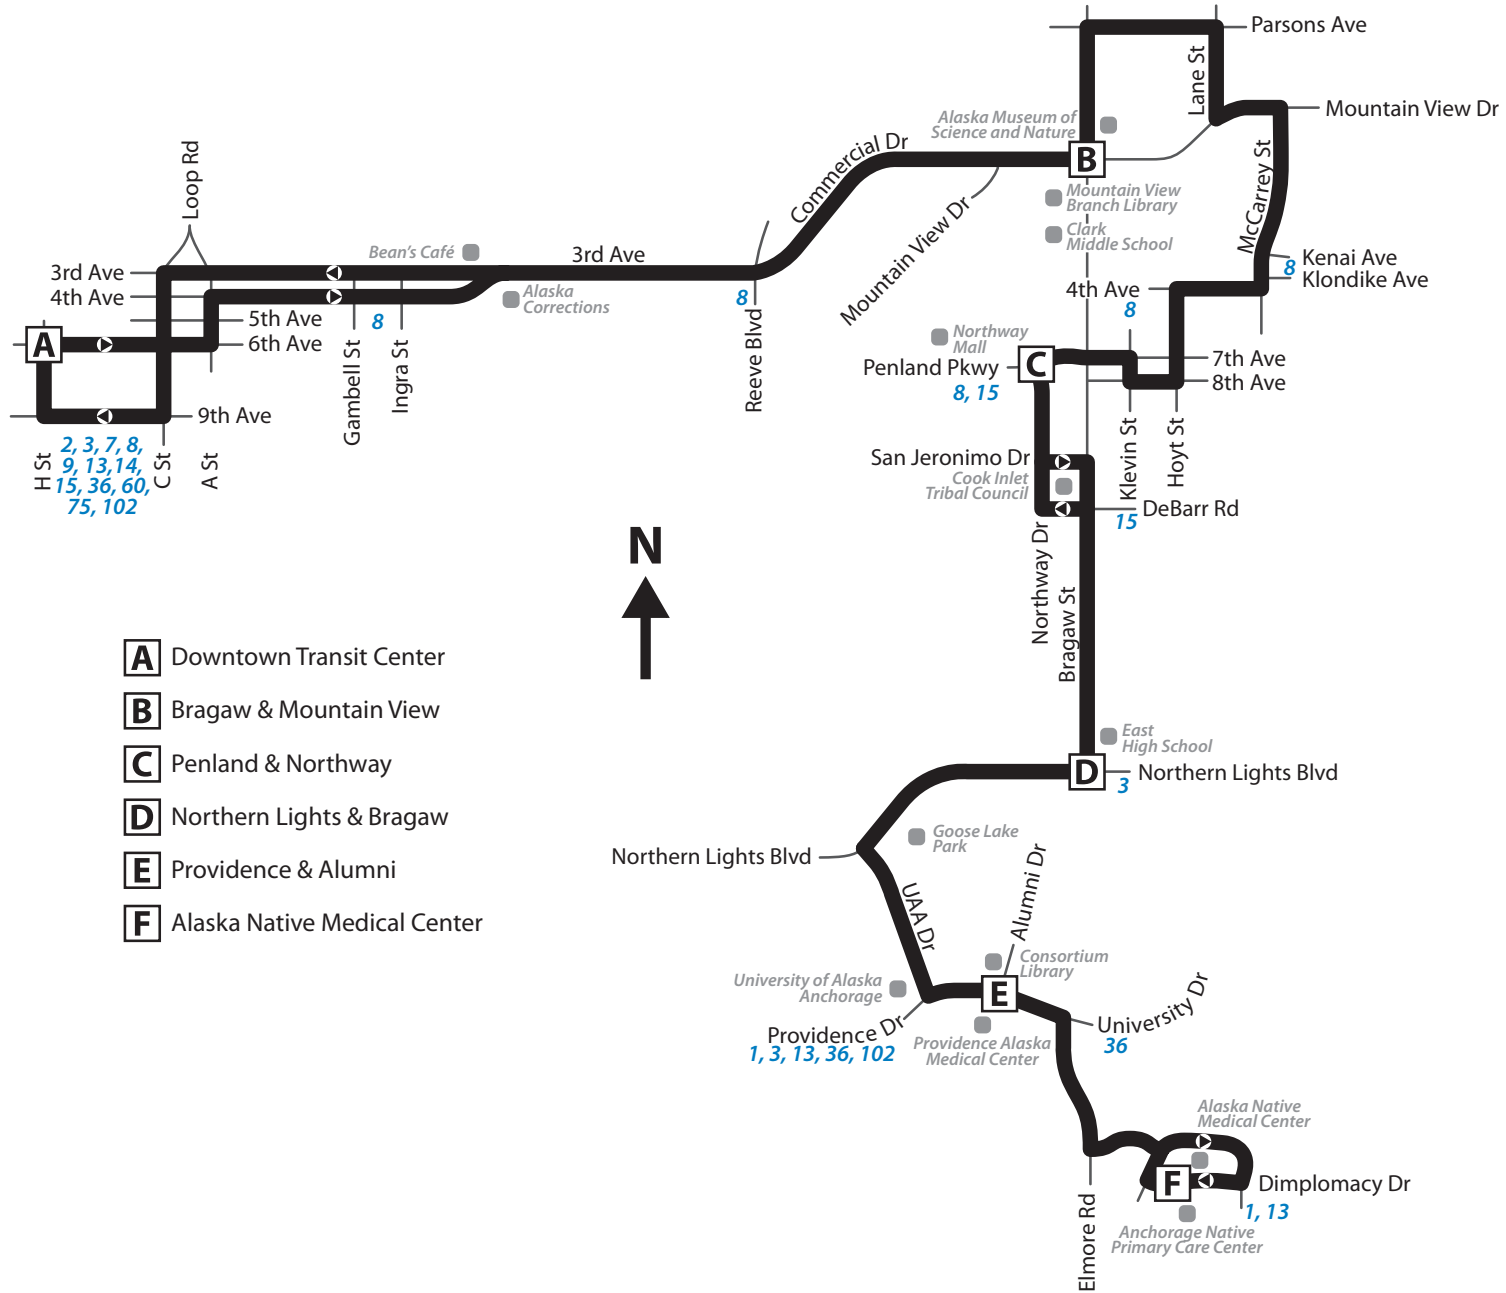

# Route 45: Mountain View

- A** Downtown Transit Center
- B** Bragaw & Mountain View
- C** Penland & Northway
- D** Northern Lights & Bragaw
- E** Providence & Alumni
- F** Alaska Native Medical Center