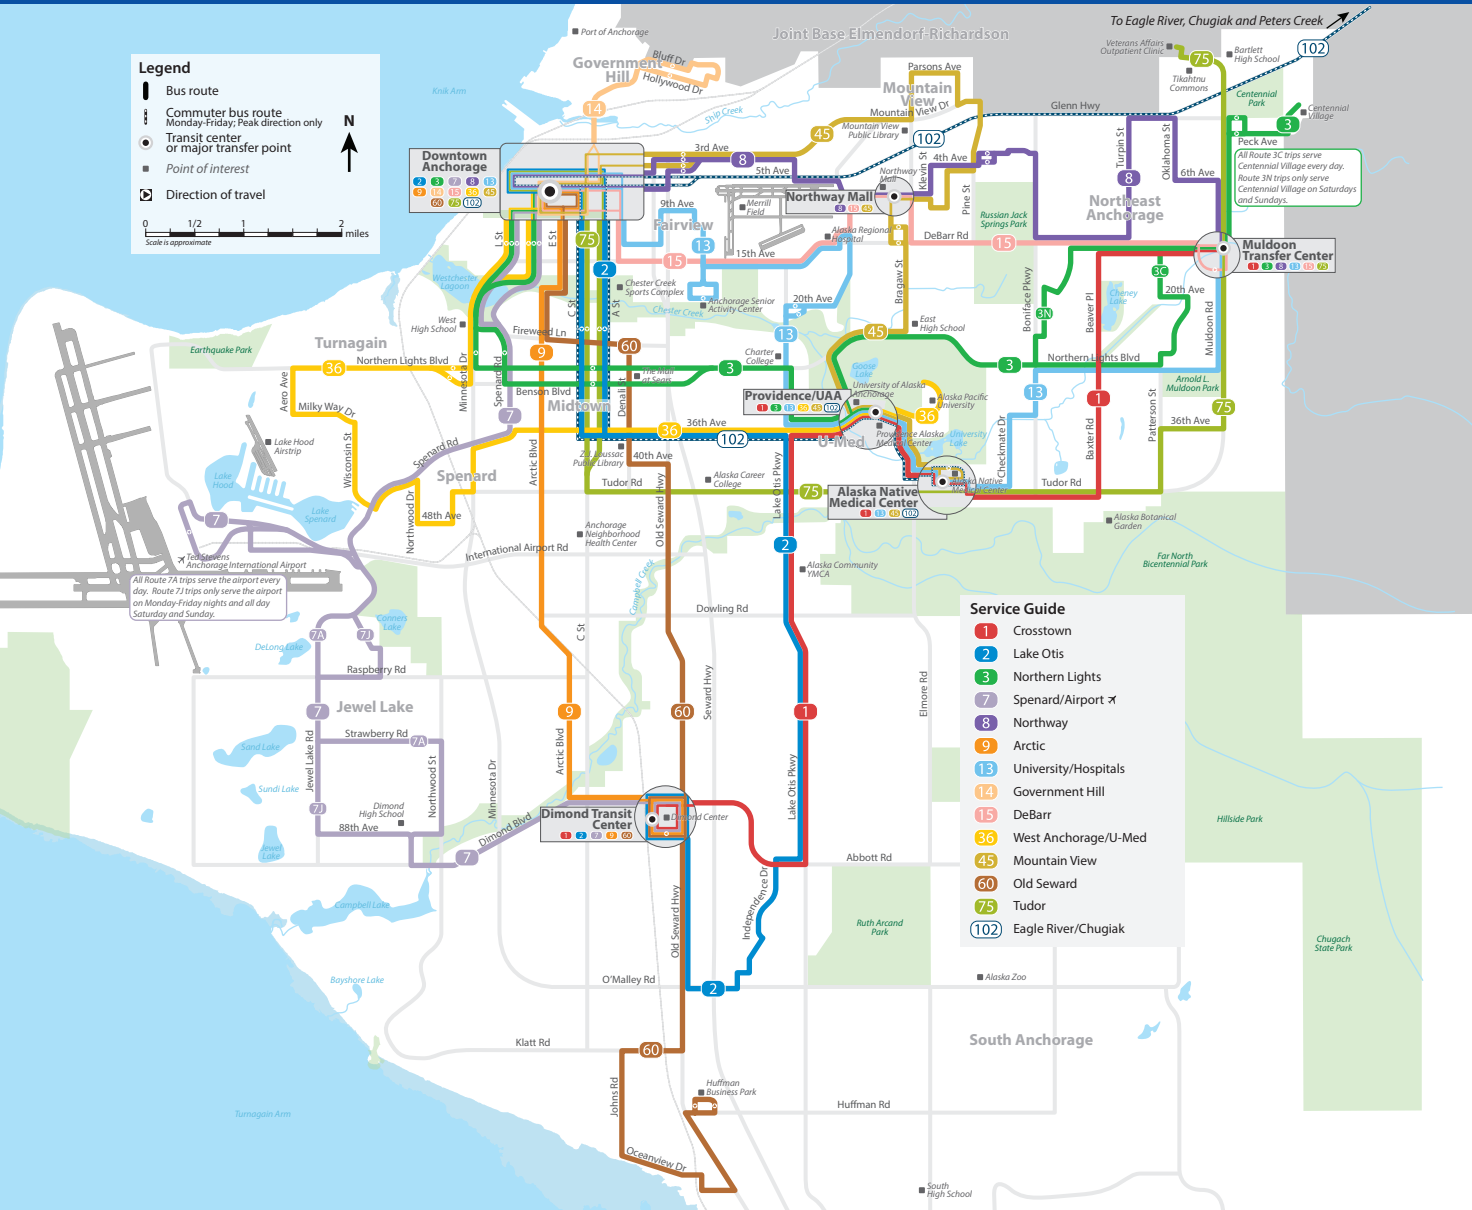

Anchorage Transit Map

Effective June 2, 2014

Legend

- Bus route
- Commuter bus route
  Monday-Friday; Peak direction only
- Transit center or major transfer point
- Point of interest
- Direction of travel

0 1/2 2 miles
Scale is approximate

Muldoon Transfer Center

- 1
- 2
- 3
- 7
- 8
- 9
- 13
- 14
- 15
- 36
- 45
- 60
- 75
- 102

Service Guide

- 1 Crosstown
- 2 Lake Otis
- 3 Northern Lights
- 7 Spenard/Airport
- 8 Northway
- 9 Arctic
- 13 University/Hospitals
- 14 Government Hill
- 15 DeBarr
- 36 West Anchorage/U-Med
- 45 Mountain View
- 60 Old Seward
- 75 Tudor
- 102 Eagle River/Chugiak

Subject to change. For detailed route and schedule information, please refer to individual route maps and timetables.

www.PeopleMover.org
907-343-6543