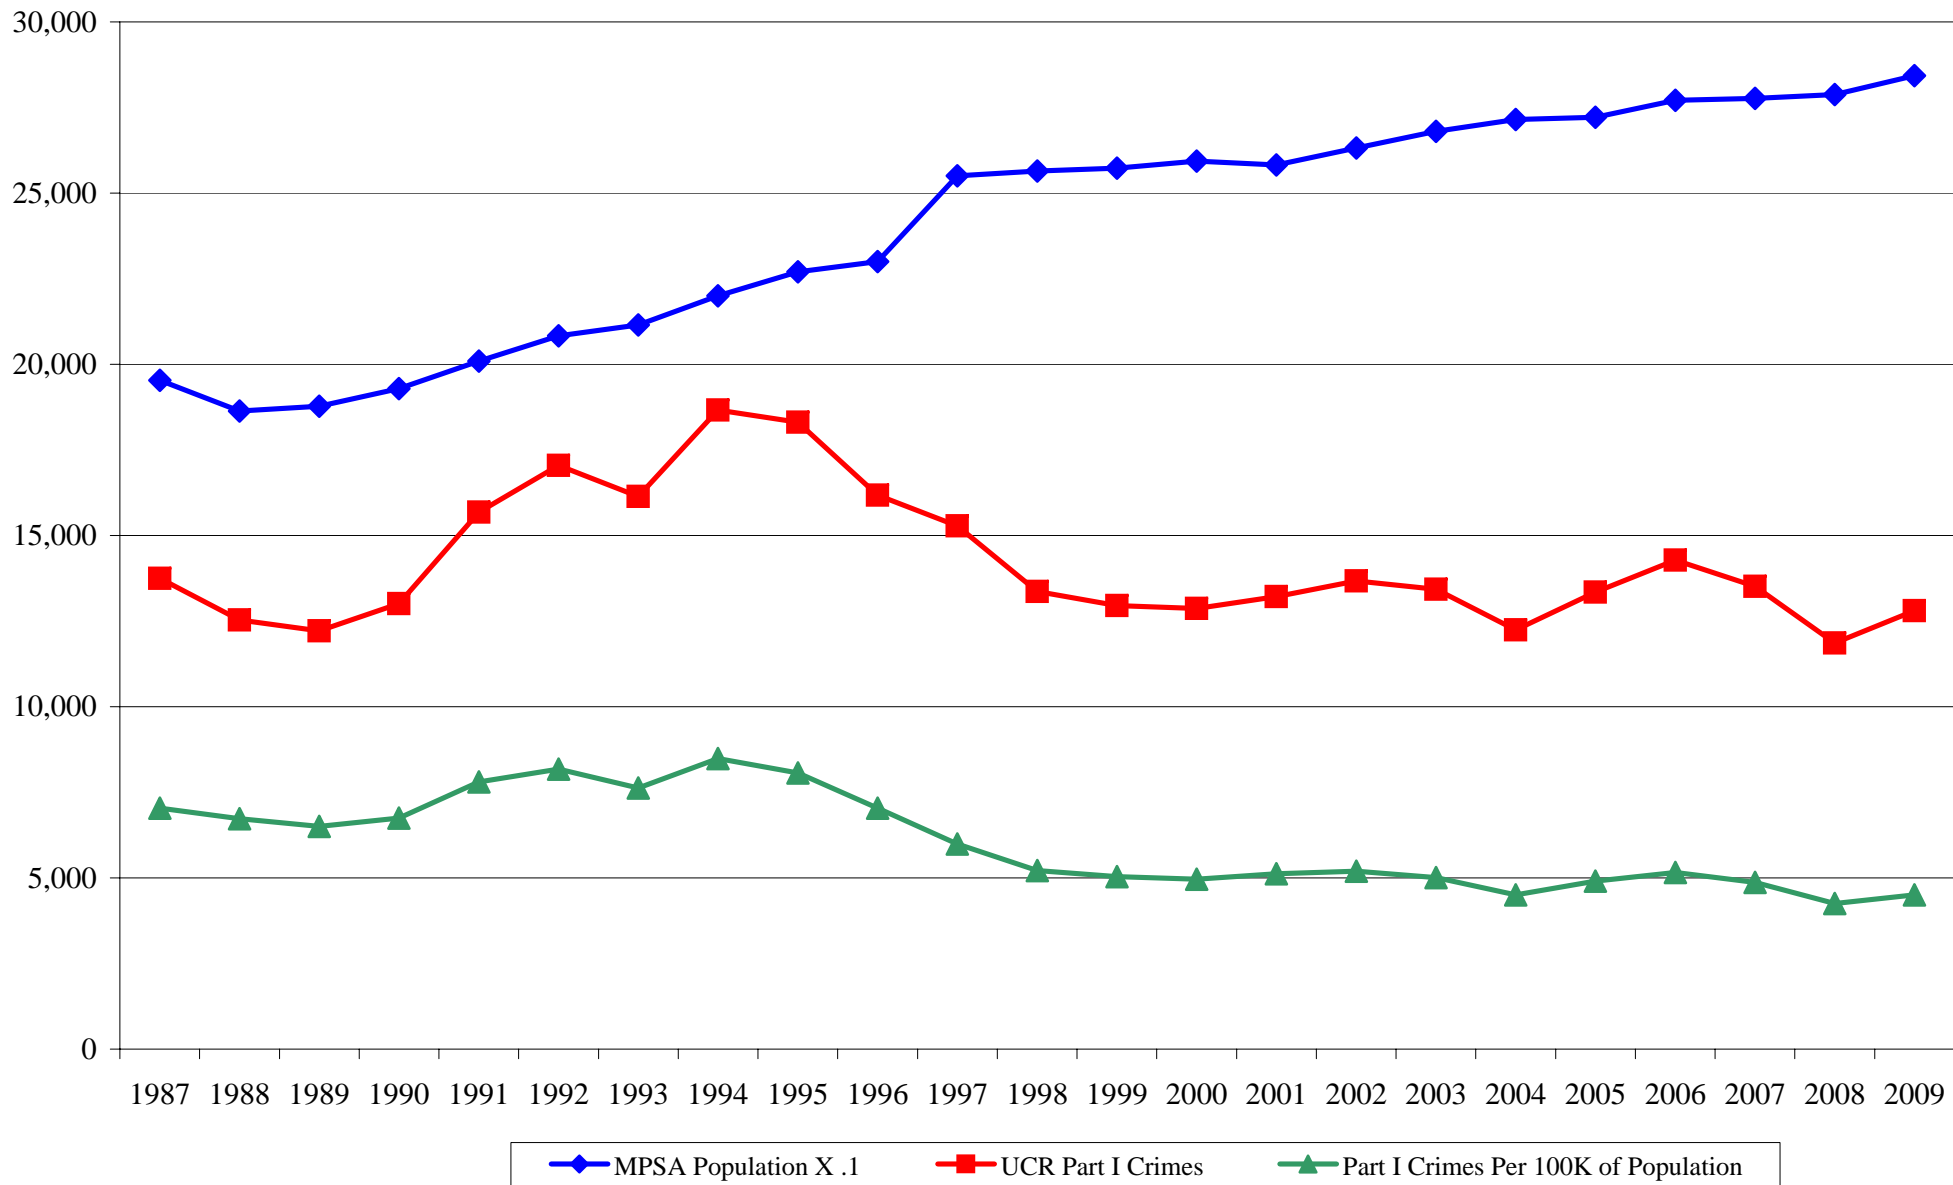

Crime and Population in the Anchorage Metropolitan Police Service Area (MPSA) 1987 - 2009

NOTE: MPSA population is graphed at 10% of actual value to provide a meaningful visual comparison with crime data.