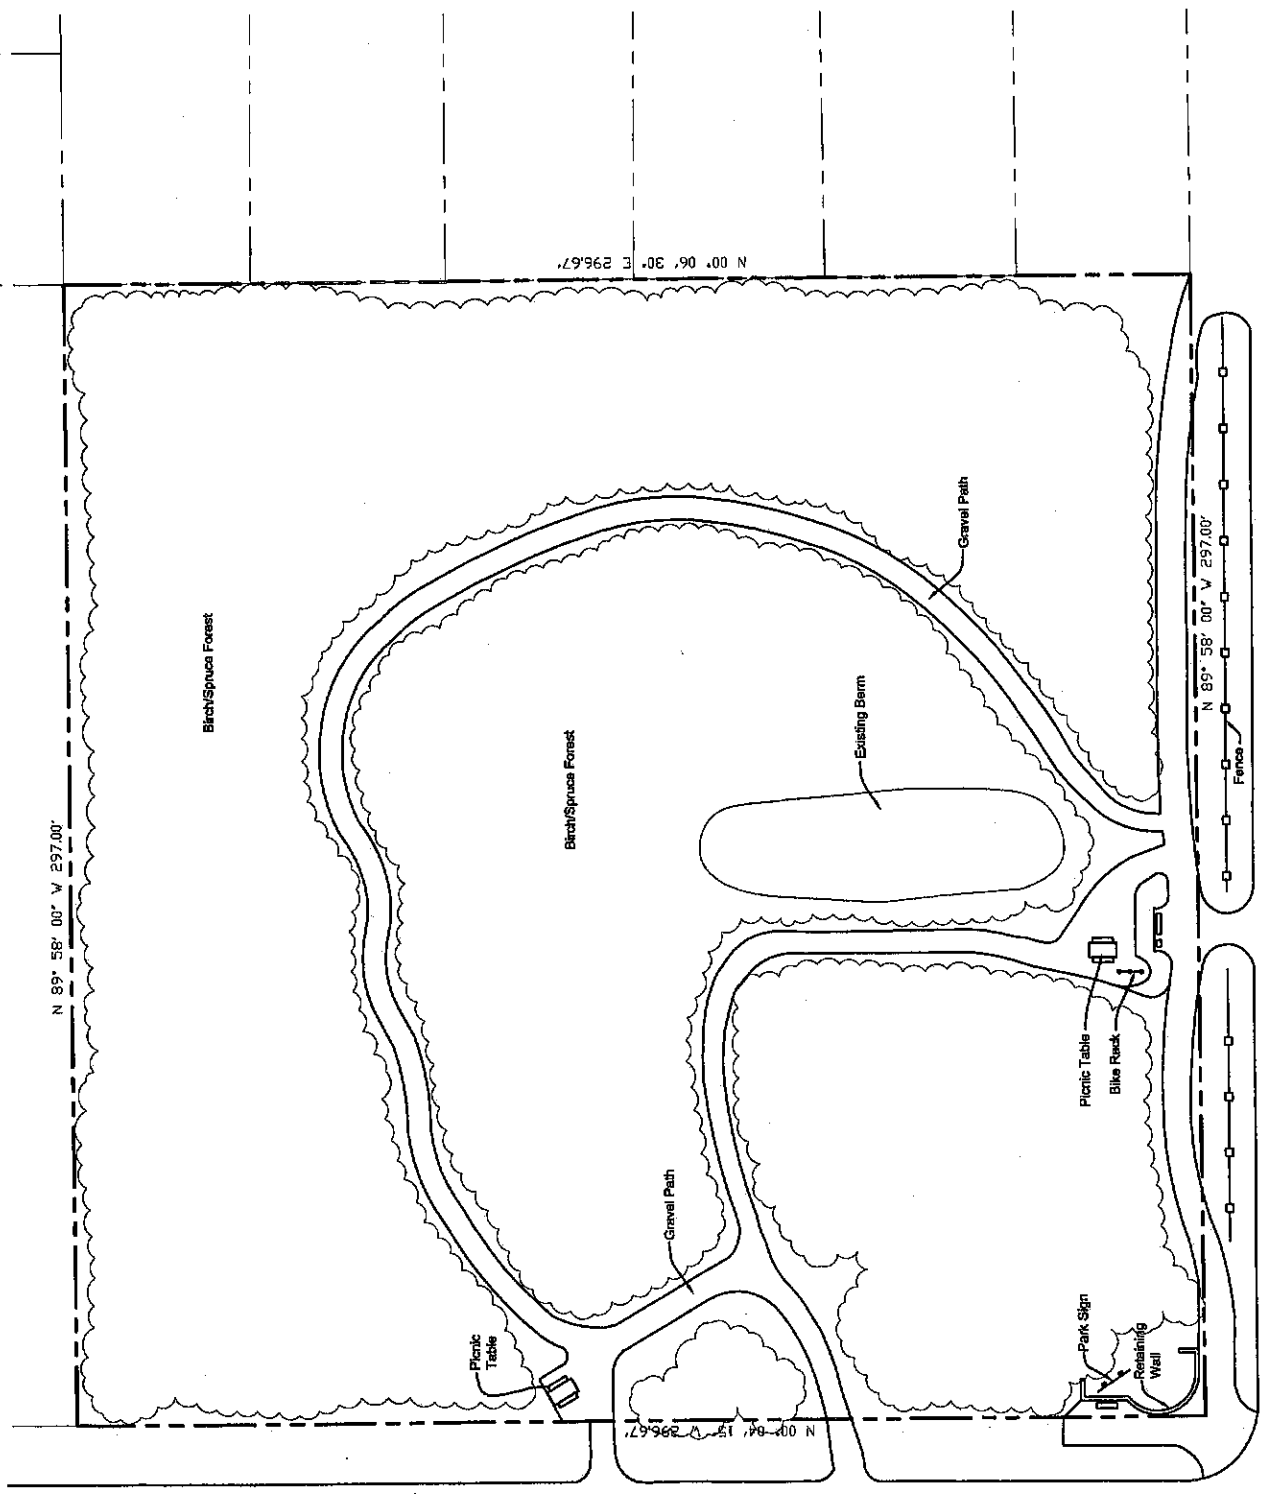

Size: 2.02 Acres
Type: Mini Park

42nd Street

Folker Park

Drawn by: SC 9/00
Revised:
Approved by: DHG

All bearings and distances are approximate and do not indicate the true legal boundary. The bearings and distances originated from the MOA GIS data - NAD 27 State Plane Zone 4.

Folker Street