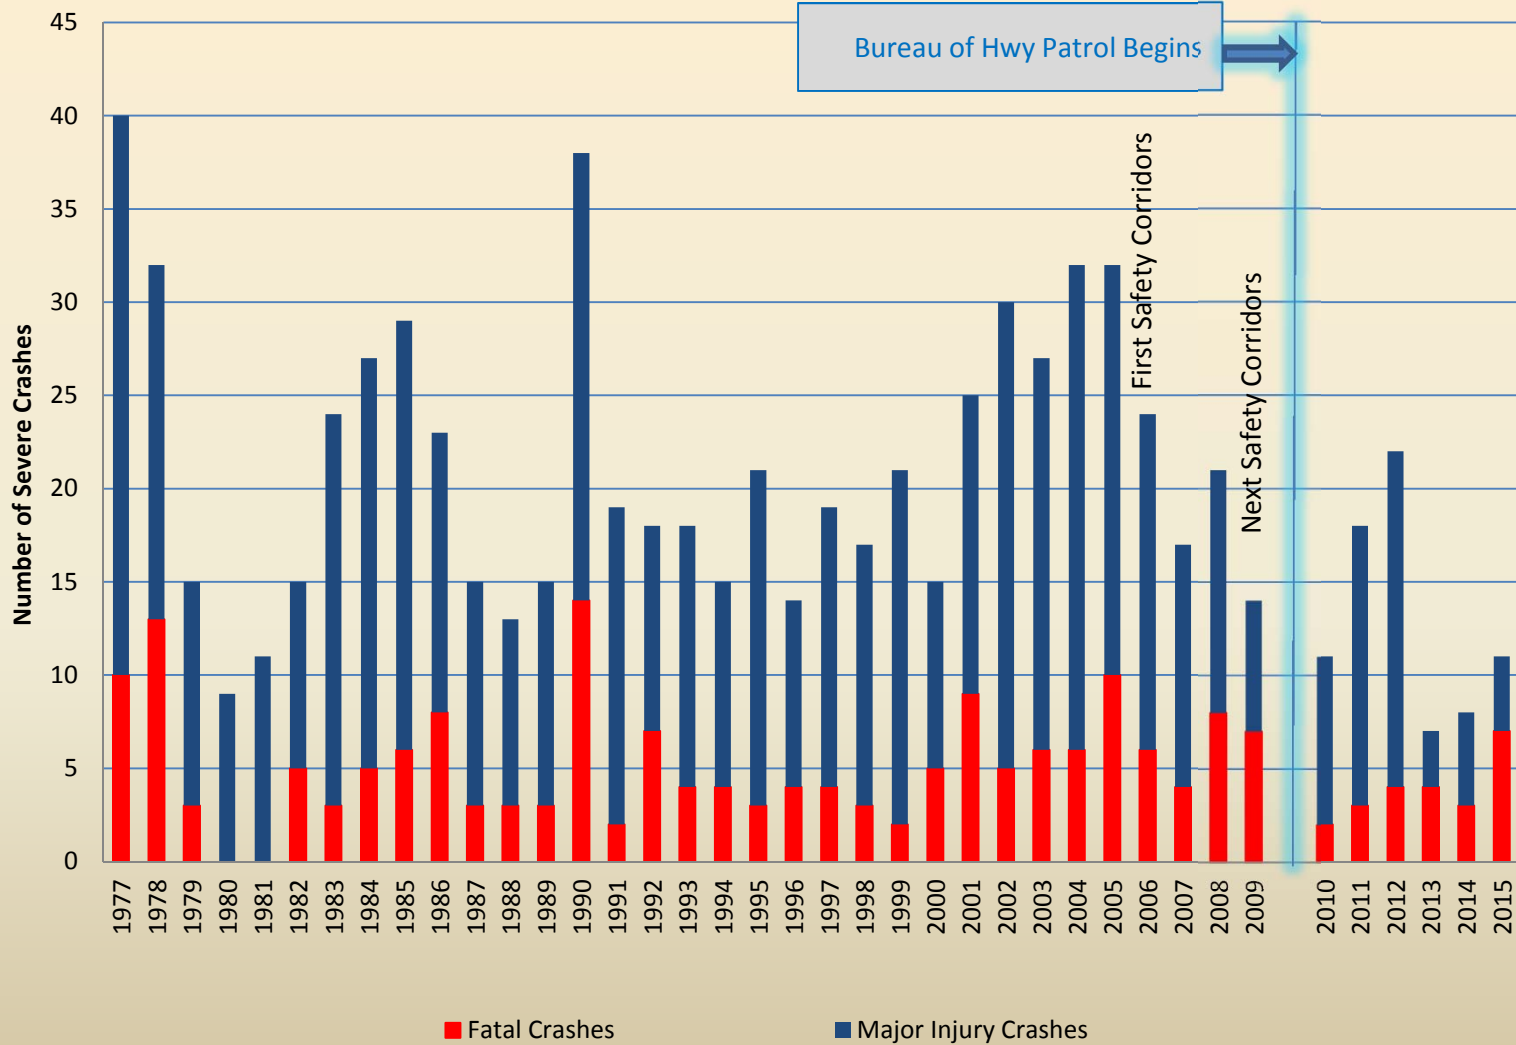

Traffic Safety Corridors Combined Fatal & Major Injury Crashes: 1977-2015

(2013-2015 major injury crashes estimated until reports finalized)

Seward Highway Traffic Safety Corridor Fatal & Major Injury Crashes: 1977-2015

(2013-2015 major injury crashes approximate)