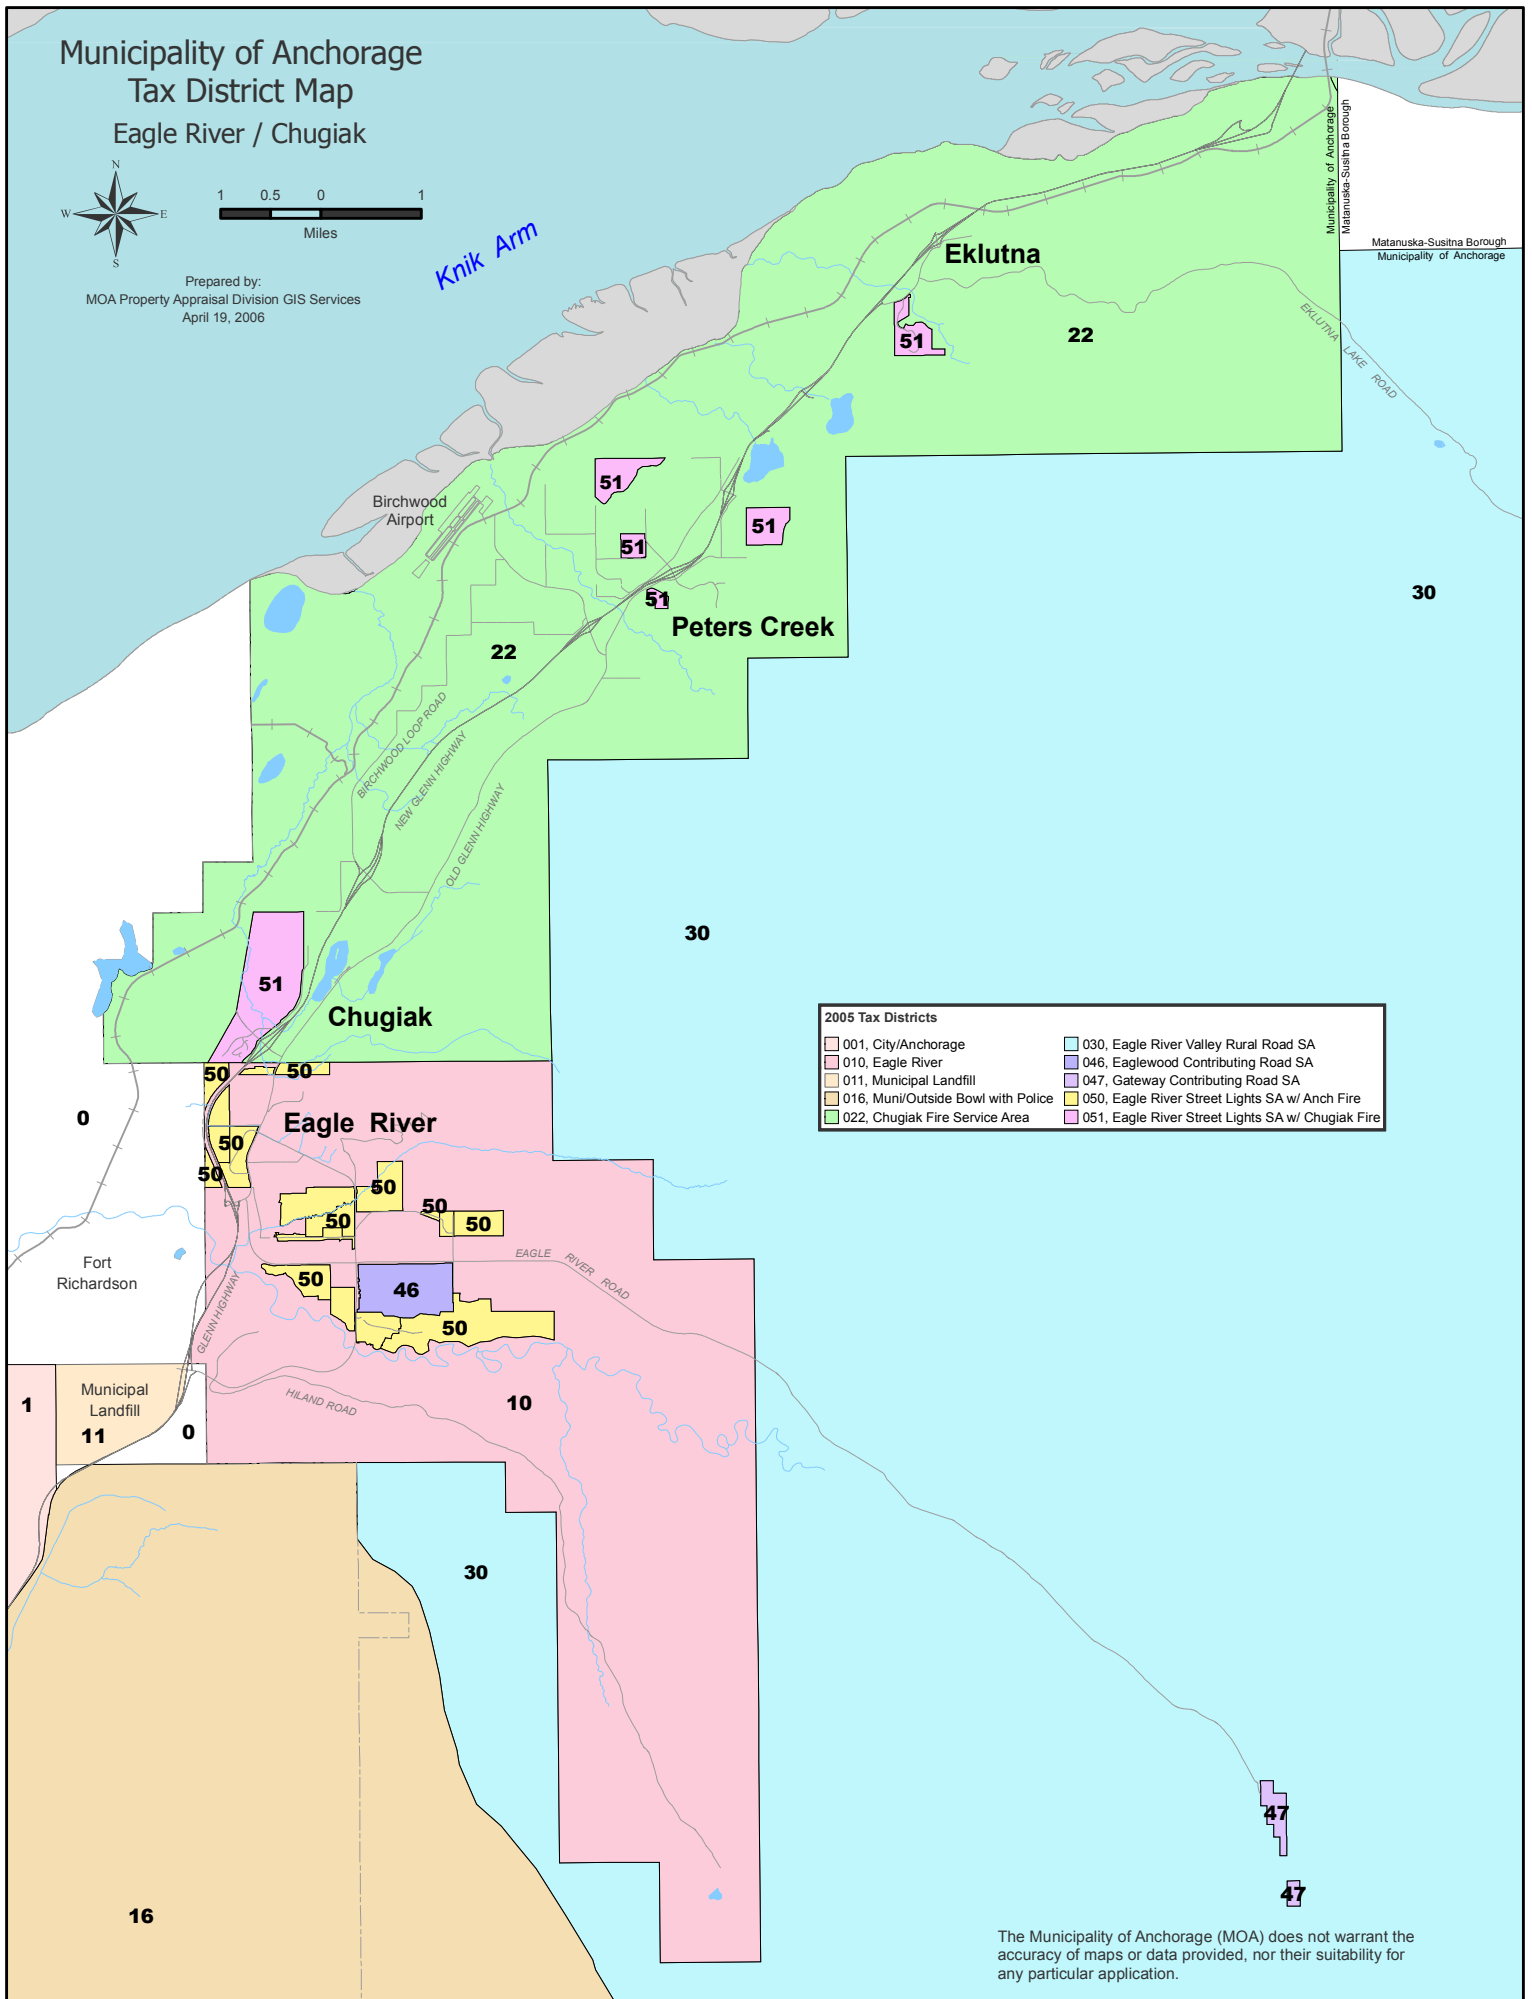

Municipality of Anchorage Tax District Map Eagle River / Chugiak

Prepared by:
MOA Property Appraisal Division GIS Services
April 19, 2006

001, City/Anchorage	030, Eagle River Valley Rural Road SA
010, Eagle River	046, Eaglewood Contributing Road SA
011, Municipal Landfill	047, Gateway Contributing Road SA
016, Muni/Outside Bowl with Police	050, Eagle River Street Lights SA w/ Anch Fire
022, Chugiak Fire Service Area	051, Eagle River Street Lights SA w/ Chugiak Fire

The Municipality of Anchorage (MOA) does not warrant the accuracy of maps or data provided, nor their suitability for any particular application.