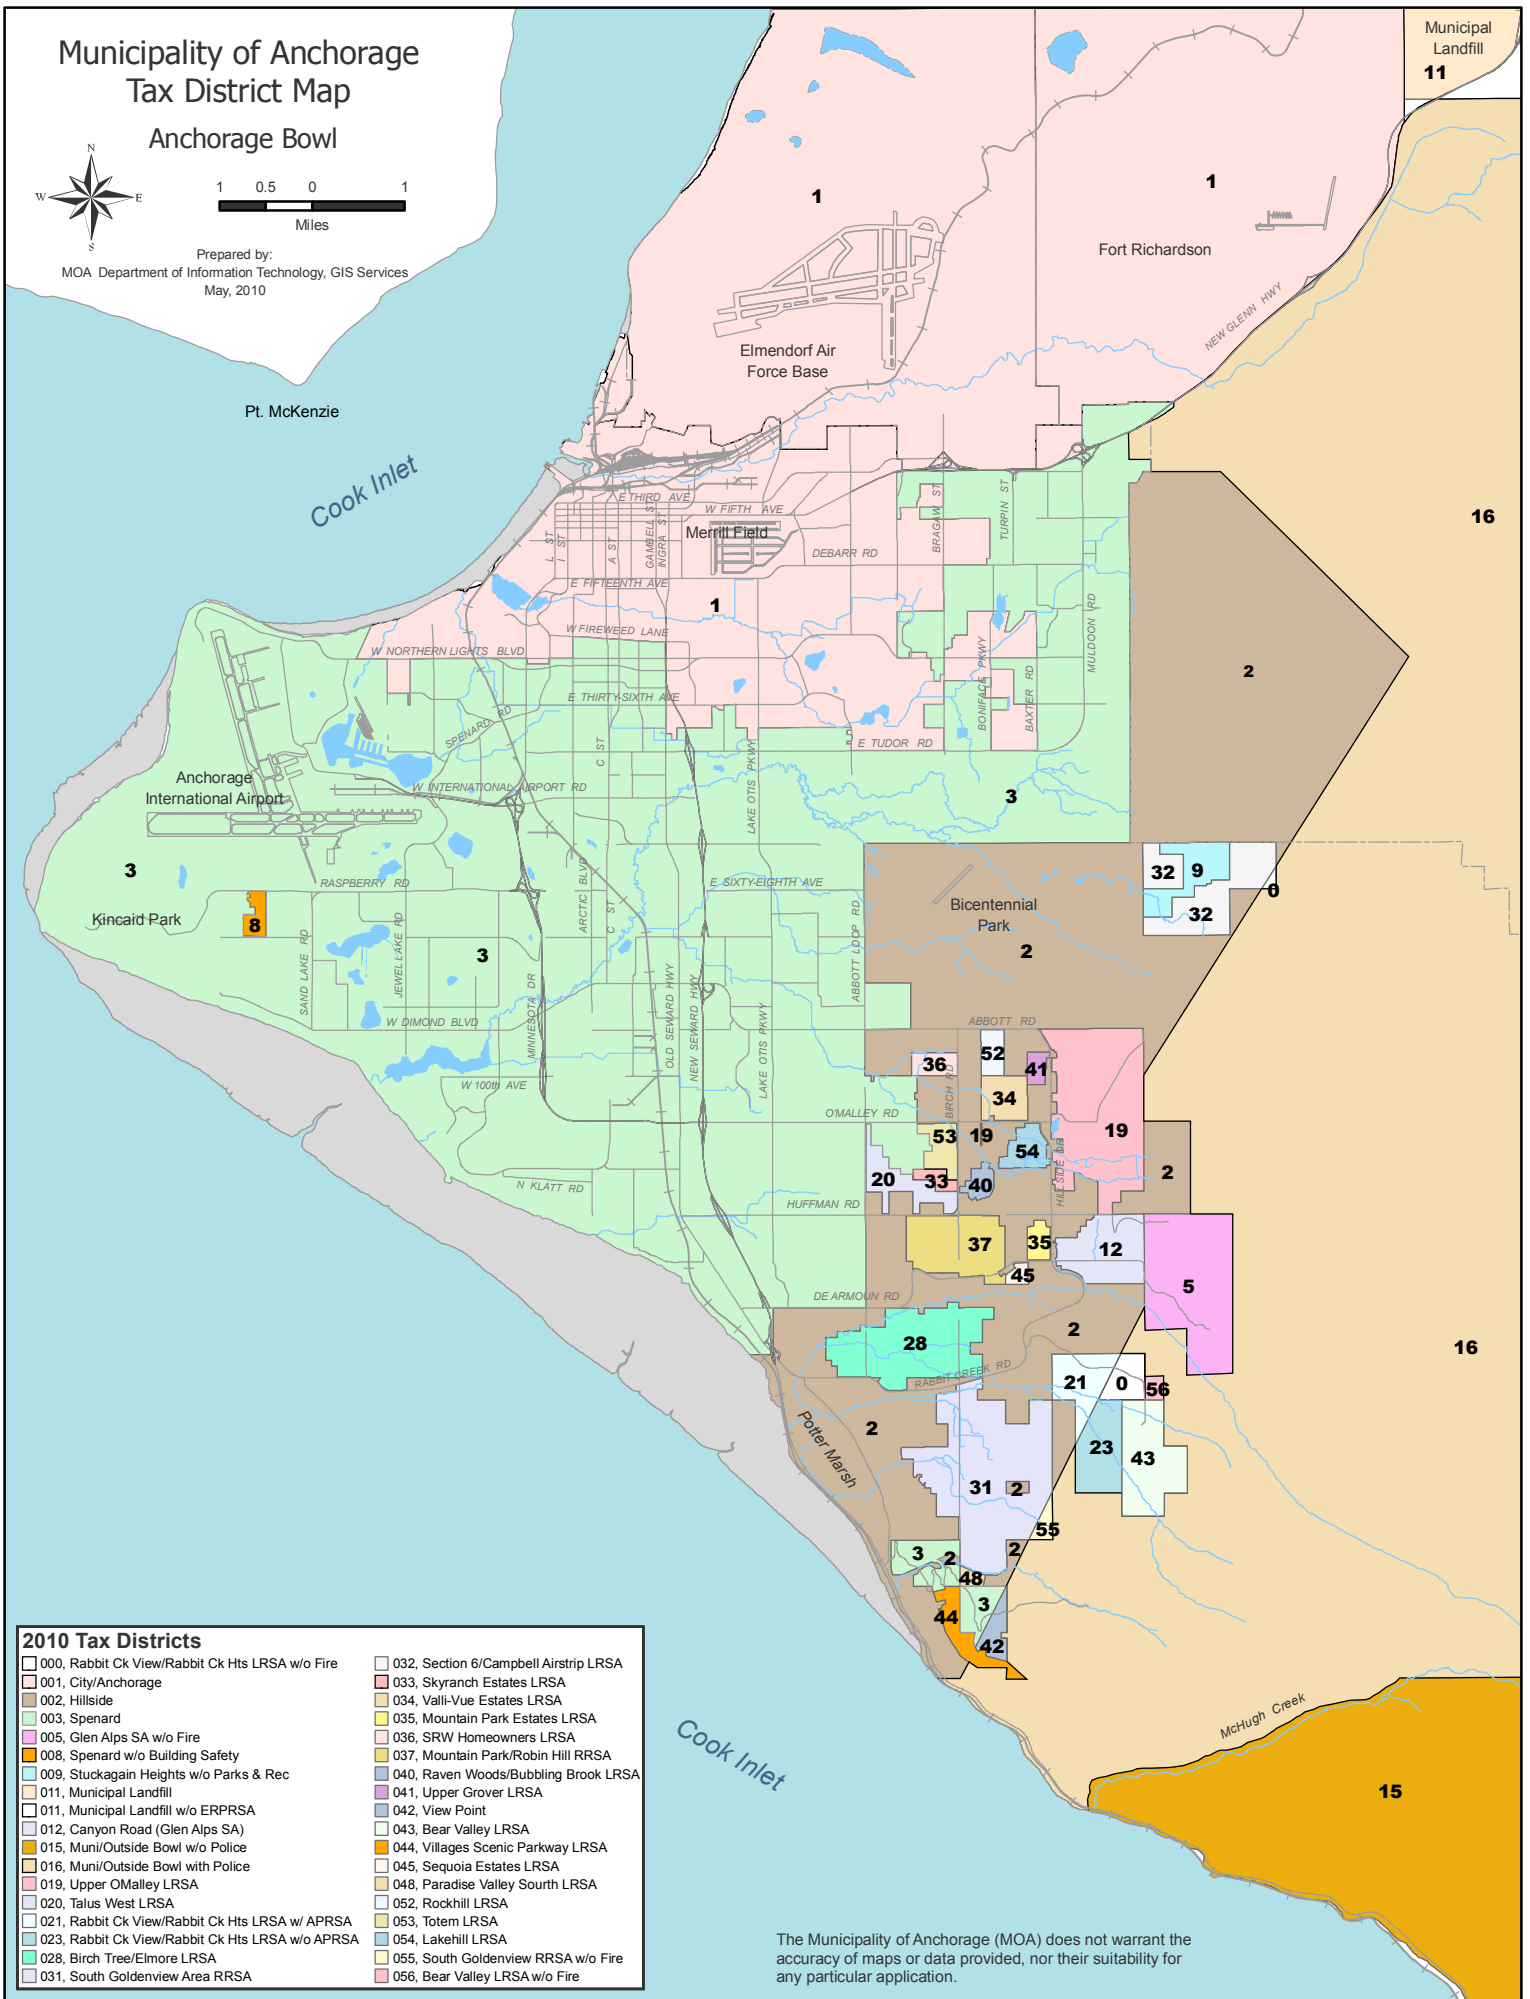

Municipality of Anchorage Tax District Map

Anchorage Bowl

Prepared by:
MOA Department of Information Technology, GIS Services
May, 2010

2010 Tax Districts

- | | |
|--|---------------------------------------|
| 000, Rabbit Ck View/Rabbit Ck Hts LRSA w/o Fire | 032, Section 6/Campbell Airstrip LRSA |
| 001, City/Anchorage | 033, Skyranch Estates LRSA |
| 002, Hillside | 034, Valli-Vue Estates LRSA |
| 003, Spenard | 035, Mountain Park Estates LRSA |
| 005, Glen Alps SA w/o Fire | 036, SRW Homeowners LRSA |
| 008, Spenard w/o Building Safety | 037, Mountain Park/Robin Hill RRSA |
| 009, Stuckagain Heights w/o Parks & Rec | 040, Raven Woods/Bubbling Brook LRSA |
| 011, Municipal Landfill | 041, Upper Grover LRSA |
| 011, Municipal Landfill w/o ERPRSA | 042, View Point |
| 012, Canyon Road (Glen Alps SA) | 043, Bear Valley LRSA |
| 015, Muni/Outside Bowl w/o Police | 044, Villages Scenic Parkway LRSA |
| 016, Muni/Outside Bowl with Police | 045, Sequoia Estates LRSA |
| 019, Upper O'Malley LRSA | 048, Paradise Valley South LRSA |
| 020, Talus West LRSA | 052, Rockhill LRSA |
| 021, Rabbit Ck View/Rabbit Ck Hts LRSA w/ APRSA | 053, Totem LRSA |
| 023, Rabbit Ck View/Rabbit Ck Hts LRSA w/o APRSA | 054, Lakehill LRSA |
| 028, Birch Tree/Elmore LRSA | 055, South Goldenview RRSA w/o Fire |
| 031, South Goldenview Area RRSA | 056, Bear Valley LRSA w/o Fire |

The Municipality of Anchorage (MOA) does not warrant the accuracy of maps or data provided, nor their suitability for any particular application.