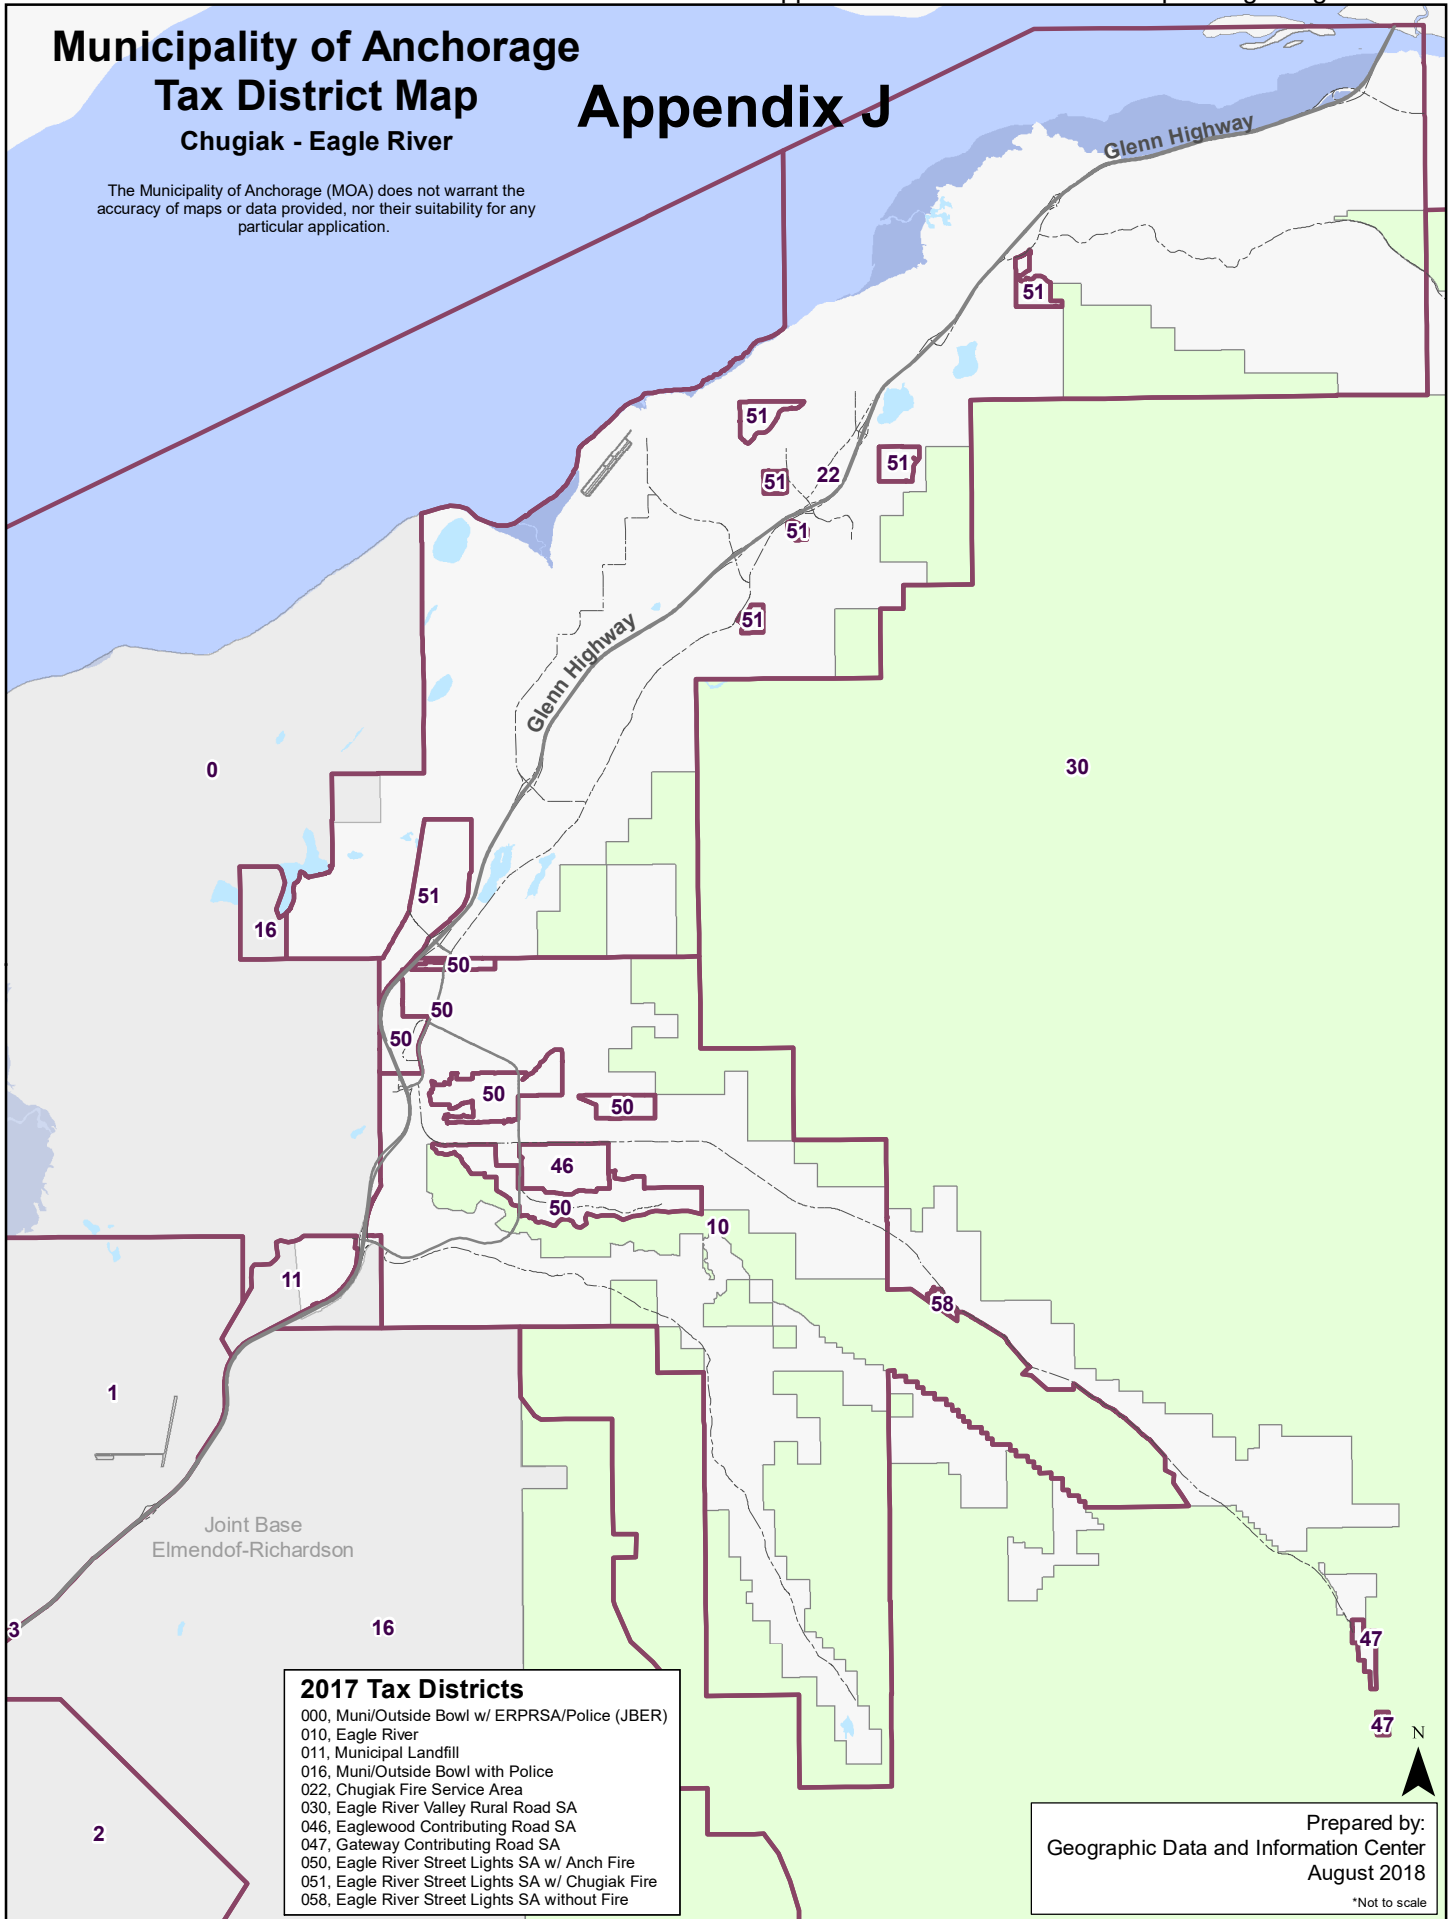

# Municipality of Anchorage Tax District Map

## Chugiak - Eagle River

# Appendix J

The Municipality of Anchorage (MOA) does not warrant the accuracy of maps or data provided, nor their suitability for any particular application.

- 2017 Tax Districts**
- 000, Muni/Outside Bowl w/ ERPRSA/Police (JBER)
  - 010, Eagle River
  - 011, Municipal Landfill
  - 016, Muni/Outside Bowl with Police
  - 022, Chugiak Fire Service Area
  - 030, Eagle River Valley Rural Road SA
  - 046, Eaglewood Contributing Road SA
  - 047, Gateway Contributing Road SA
  - 050, Eagle River Street Lights SA w/ Anch Fire
  - 051, Eagle River Street Lights SA w/ Chugiak Fire
  - 058, Eagle River Street Lights SA without Fire

Prepared by:  
Geographic Data and Information Center  
August 2018  
\*Not to scale