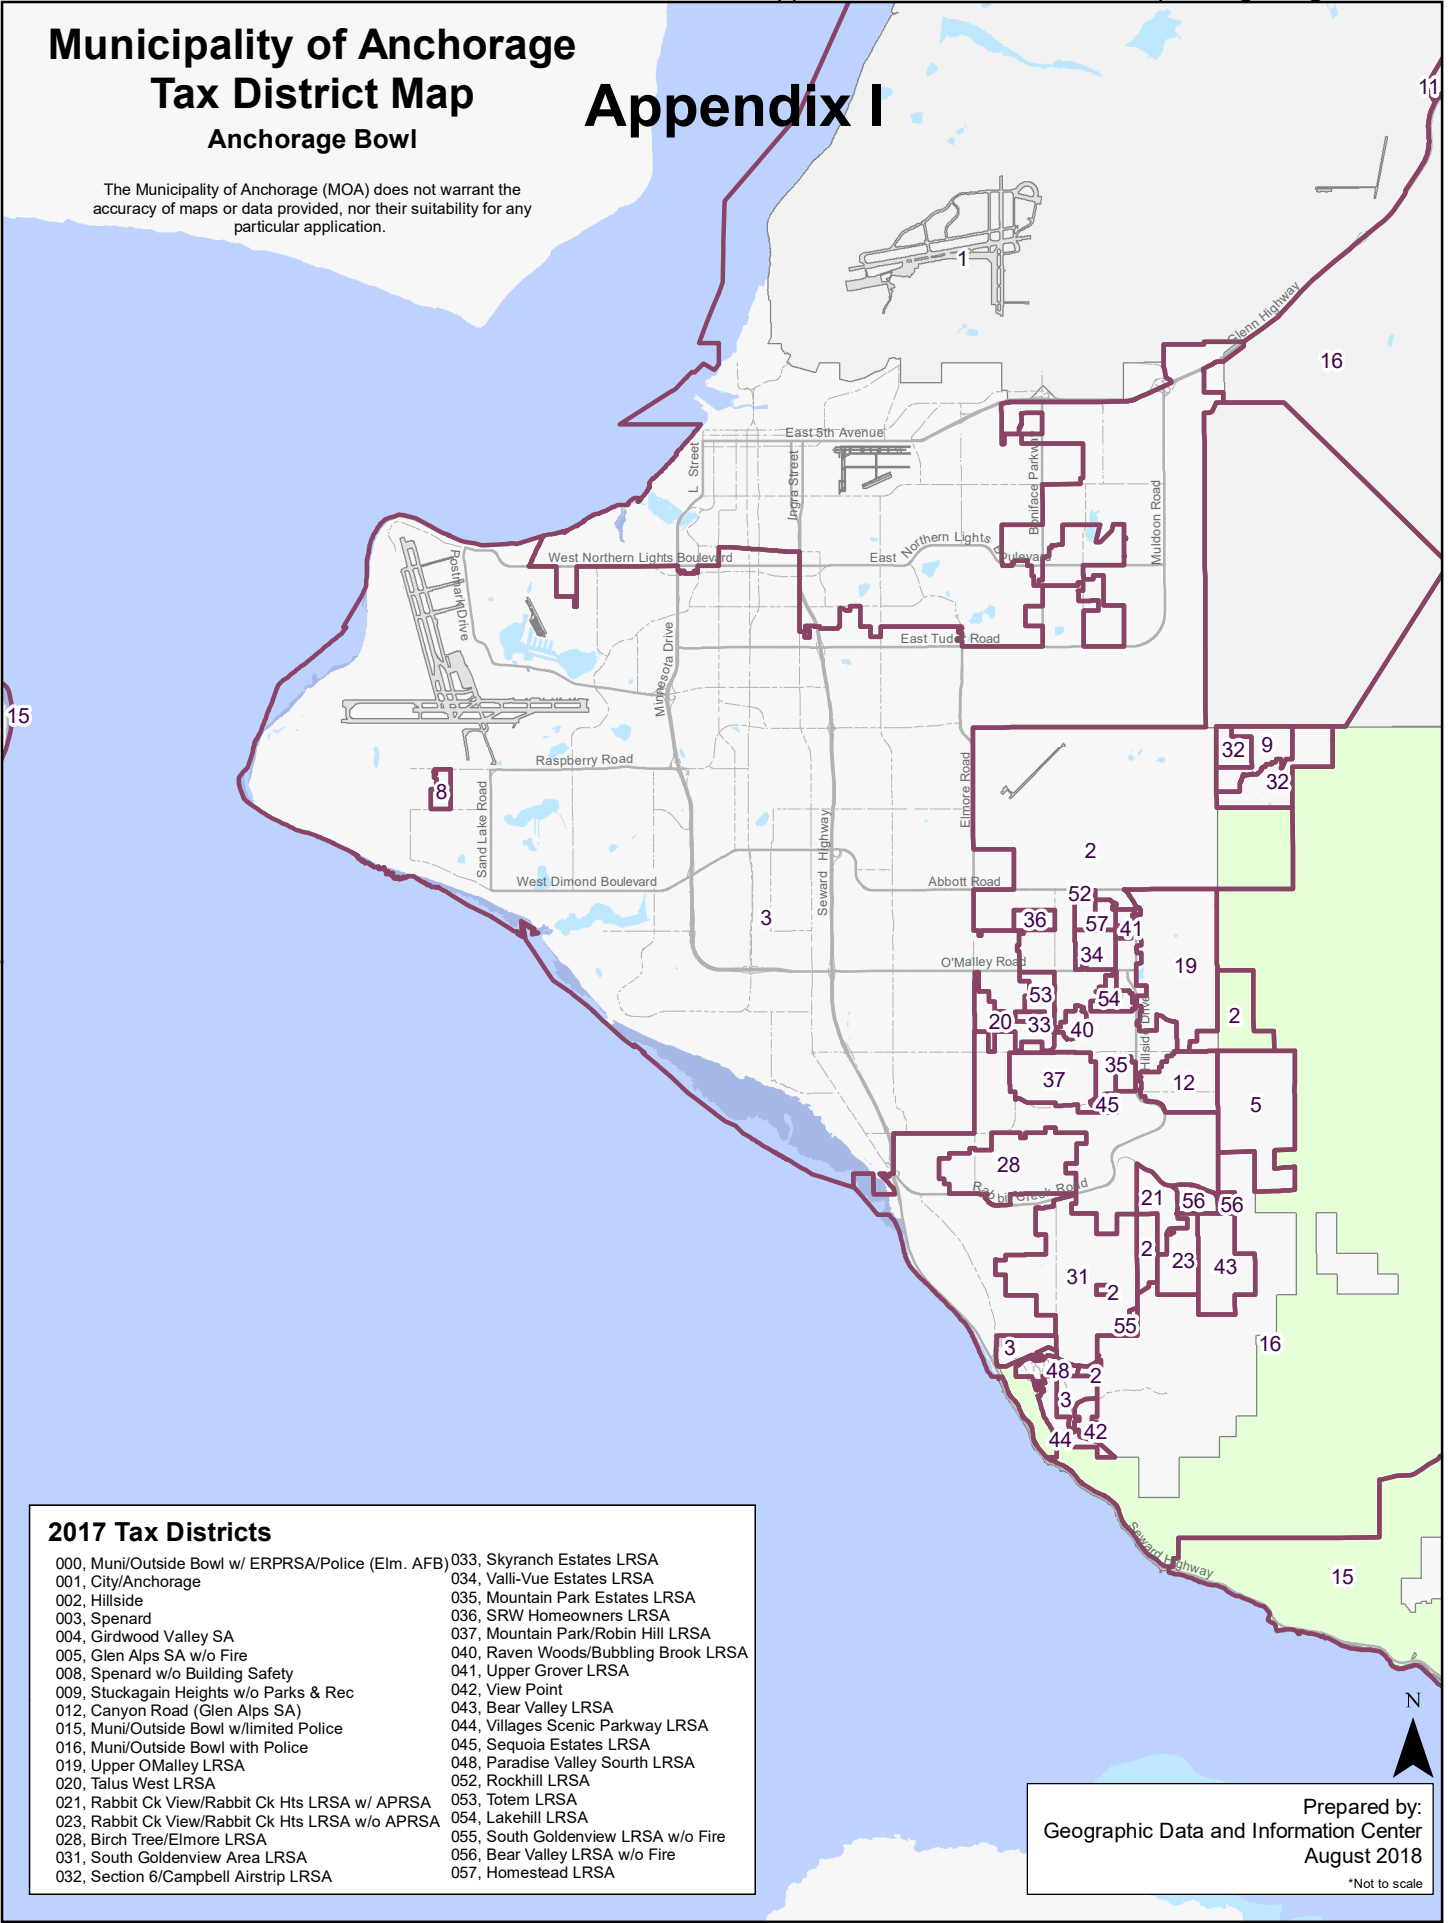

Municipality of Anchorage Tax District Map

Anchorage Bowl

Appendix I

The Municipality of Anchorage (MOA) does not warrant the accuracy of maps or data provided, nor their suitability for any particular application.

2017 Tax Districts

- | | |
|--|--------------------------------------|
| 000, Muni/Outside Bowl w/ ERPRSA/Police (Elm. AFB) | 033, Skyranch Estates LRSA |
| 001, City/Anchorage | 034, Valli-Vue Estates LRSA |
| 002, Hillside | 035, Mountain Park Estates LRSA |
| 003, Spenard | 036, SRW Homeowners LRSA |
| 004, Girdwood Valley SA | 037, Mountain Park/Robin Hill LRSA |
| 005, Glen Alps SA w/o Fire | 040, Raven Woods/Bubbling Brook LRSA |
| 008, Spenard w/o Building Safety | 041, Upper Grover LRSA |
| 009, Stuckagain Heights w/o Parks & Rec | 042, View Point |
| 012, Canyon Road (Glen Alps SA) | 043, Bear Valley LRSA |
| 015, Muni/Outside Bowl w/limited Police | 044, Villages Scenic Parkway LRSA |
| 016, Muni/Outside Bowl with Police | 045, Sequoia Estates LRSA |
| 019, Upper O'Malley LRSA | 048, Paradise Valley South LRSA |
| 020, Talus West LRSA | 052, Rockhill LRSA |
| 021, Rabbit Ck View/Rabbit Ck Hts LRSA w/ APRSA | 053, Totem LRSA |
| 023, Rabbit Ck View/Rabbit Ck Hts LRSA w/o APRSA | 054, Lakehill LRSA |
| 028, Birch Tree/Elmore LRSA | 055, South Goldenview LRSA w/o Fire |
| 031, South Goldenview Area LRSA | 056, Bear Valley LRSA w/o Fire |
| 032, Section 6/Campbell Airstrip LRSA | 057, Homestead LRSA |

Prepared by:
Geographic Data and Information Center
August 2018
*Not to scale