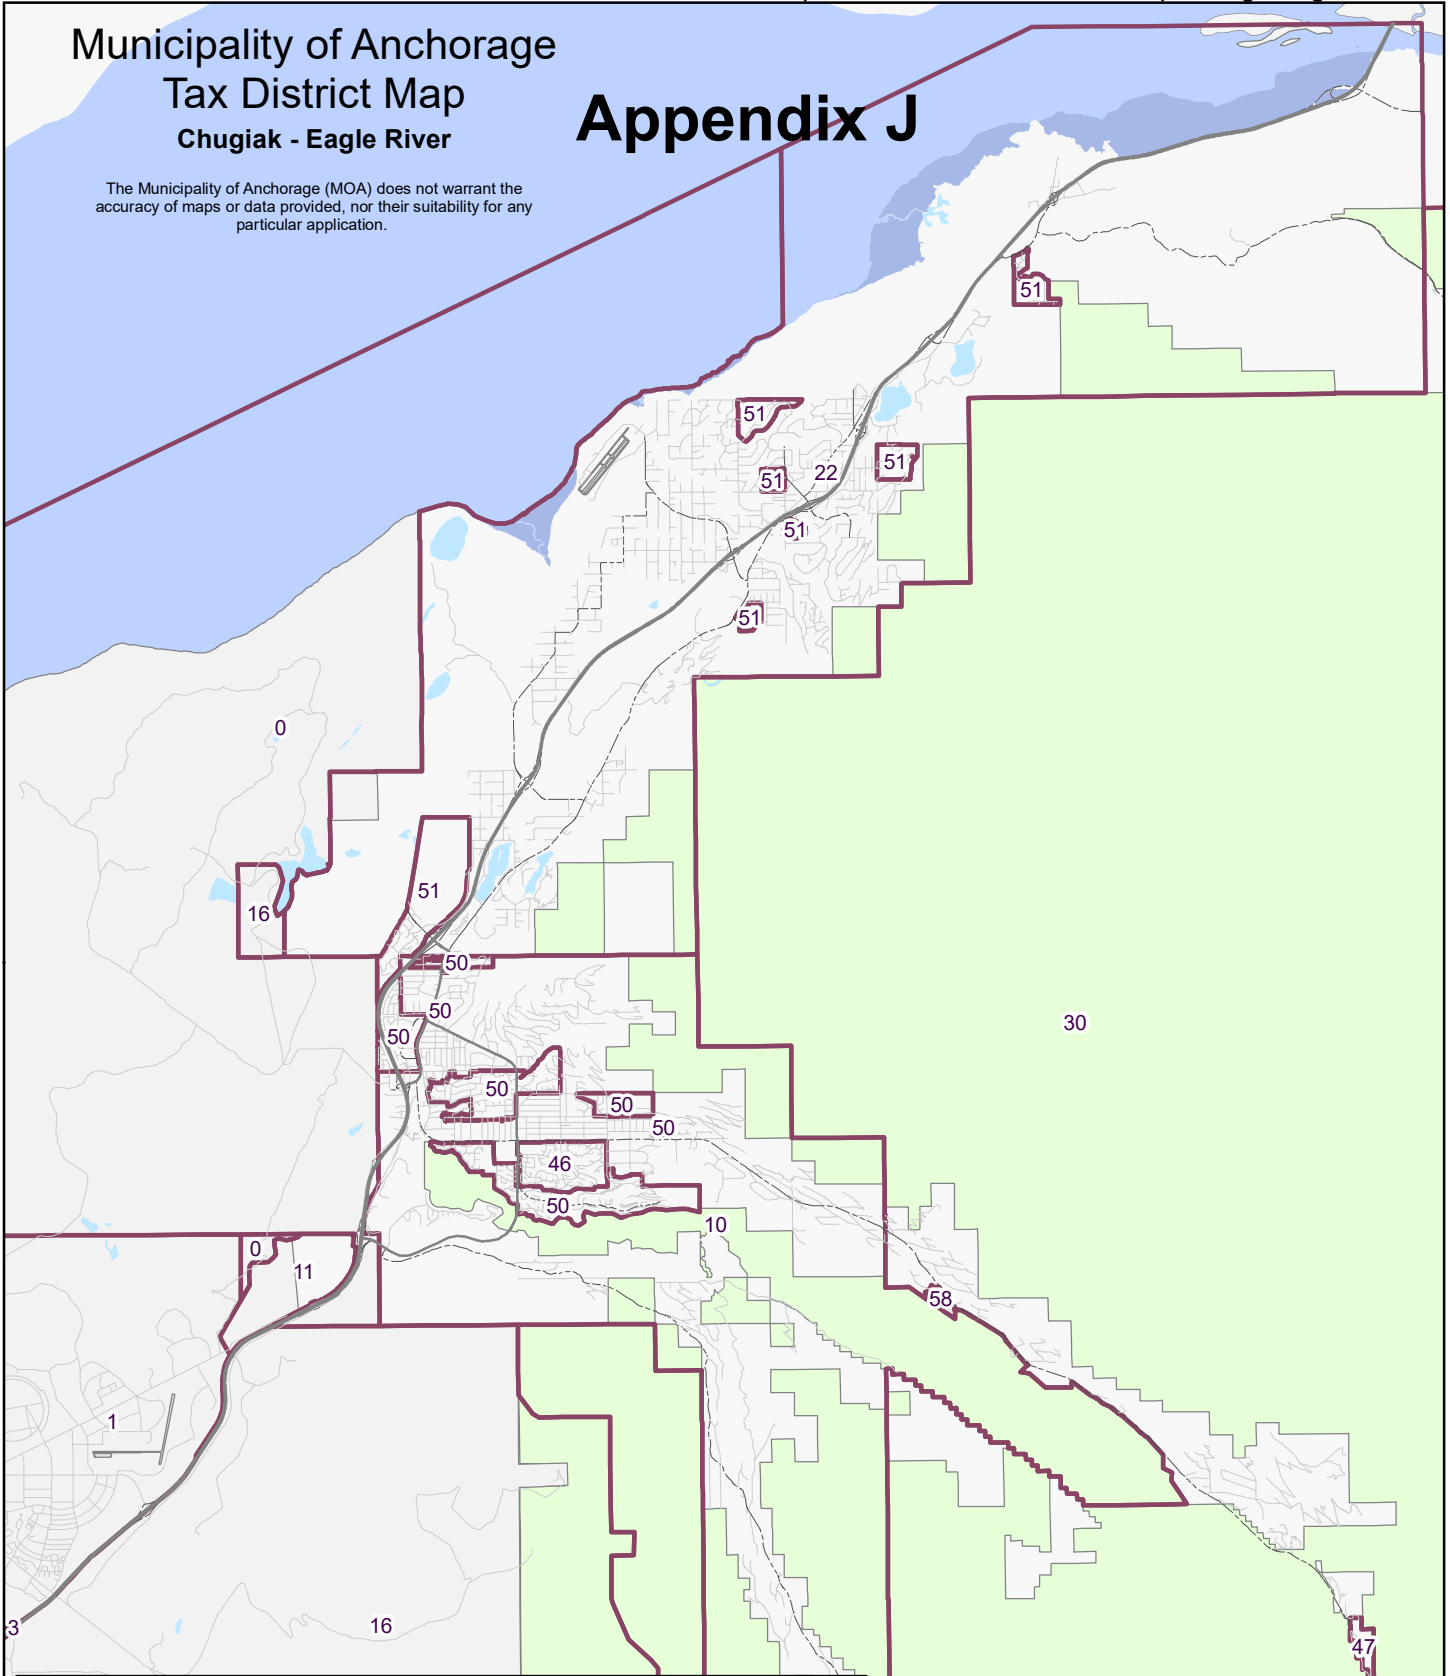

Municipality of Anchorage
 Tax District Map
 Chugiak - Eagle River

Appendix J

The Municipality of Anchorage (MOA) does not warrant the accuracy of maps or data provided, nor their suitability for any particular application.

Tax Districts

- | | |
|---------------------------------------|--|
| 0, Muni/Outside Bowl w/ ERPRSA/Police | 22, Chugiak Fire Service Area |
| 1, City/Anchorage | 30, Eagle River Valley Rural Road SA |
| 2, Hillside | 46, Eaglewood Contributing Road SA |
| 3, Spenard | 47, Gateway Contributing Road SA |
| 10, Eagle River | 50, Eagle River Street Lights SA w/ Anch Fire |
| 11, Municipal Landfill | 51, Eagle River Street Lights SA w/ Chugiak Fire |
| 16, Muni/Outside Bowl with Police | 58, Eagle River Street Lights SA without Fire |

Prepared by:
 Geographic Data and Information Center
 September 2021

*Not to scale