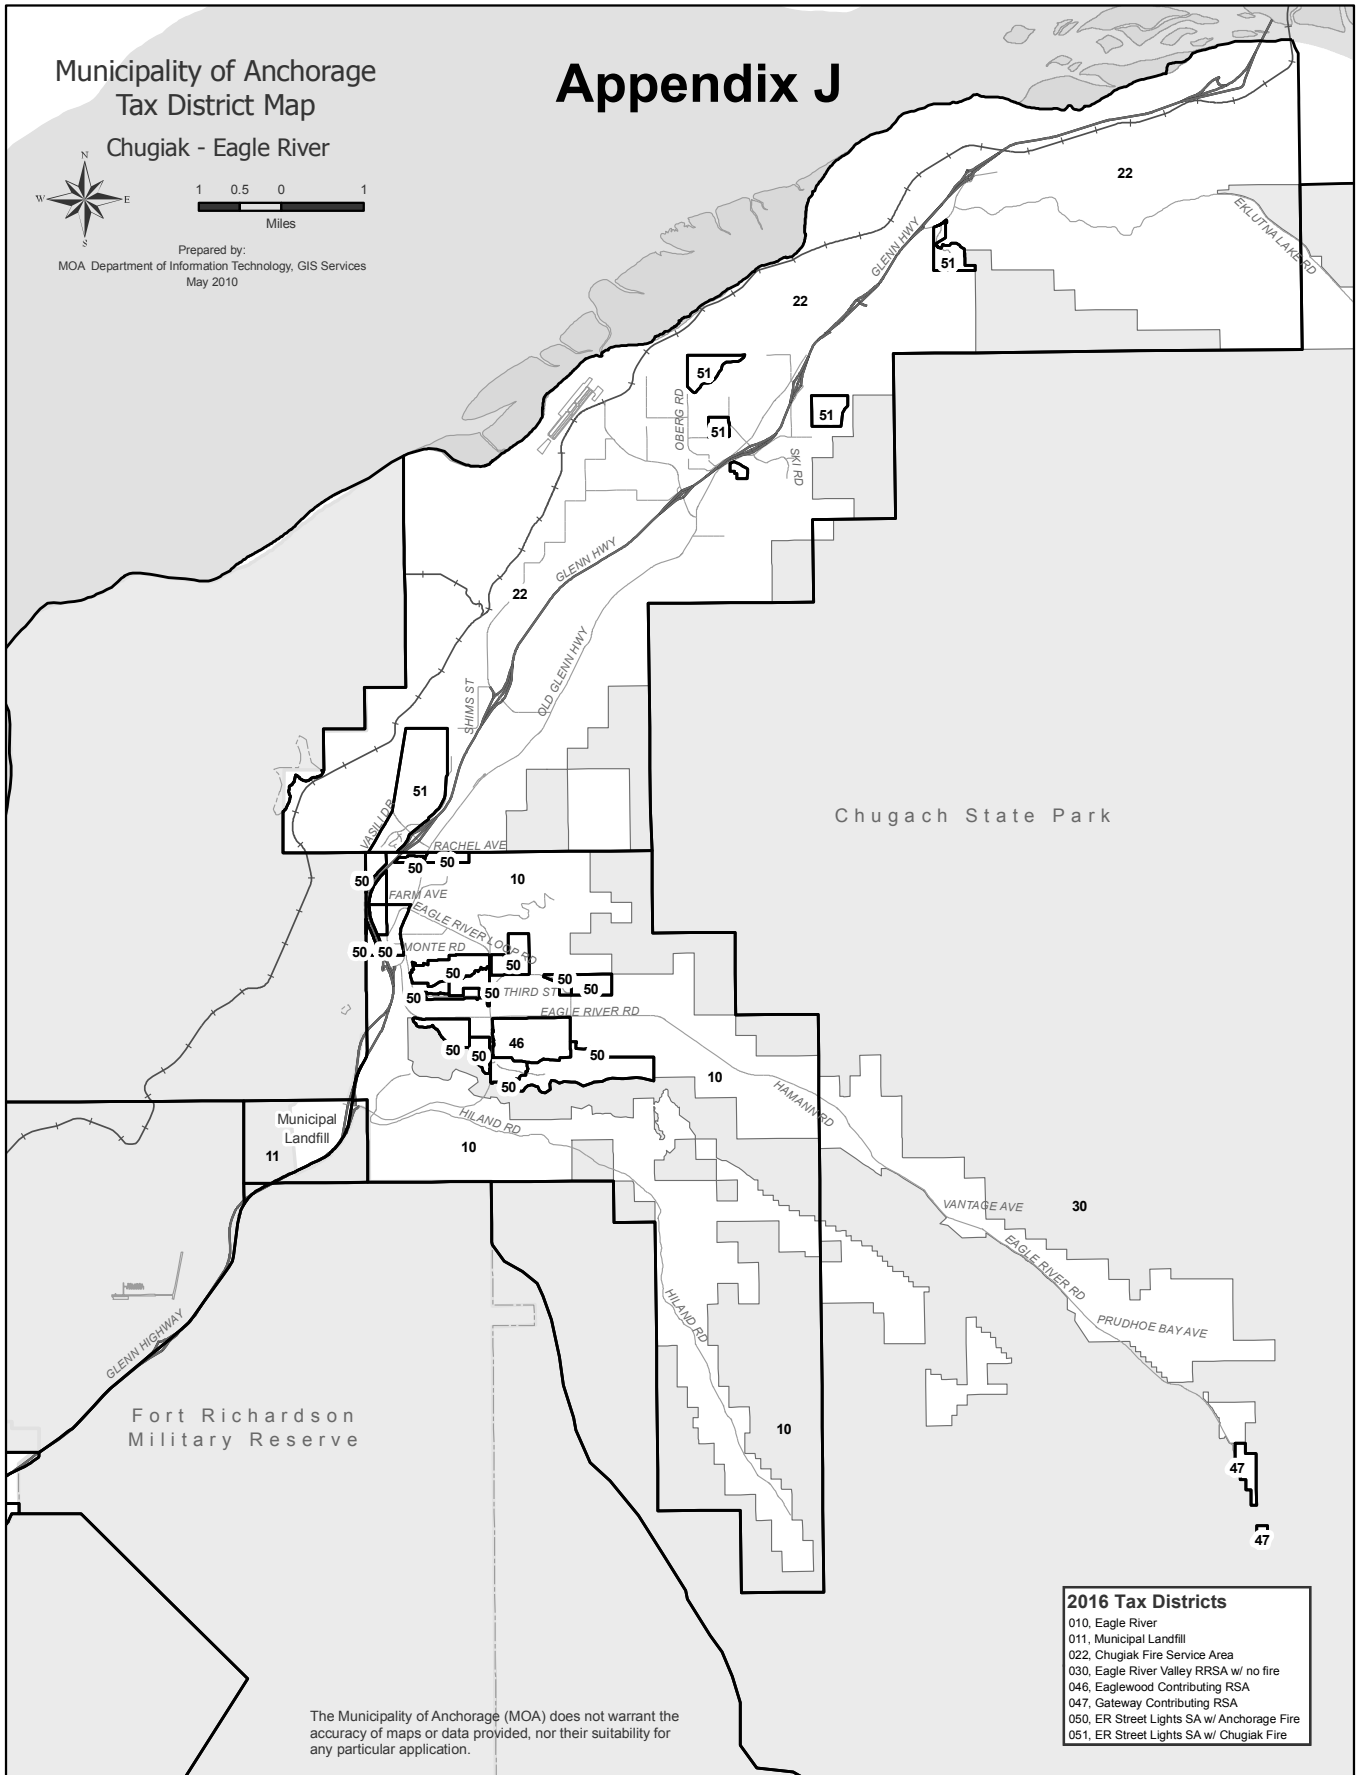

Municipality of Anchorage
Tax District Map

Appendix J

Chugiak - Eagle River

Prepared by:
MOA Department of Information Technology, GIS Services
May 2010

The Municipality of Anchorage (MOA) does not warrant the accuracy of maps or data provided, nor their suitability for any particular application.

2016 Tax Districts	
010	Eagle River
011	Municipal Landfill
022	Chugiak Fire Service Area
030	Eagle River Valley RRSA w/ no fire
046	Eaglewood Contributing RSA
047	Gateway Contributing RSA
050	ER Street Lights SA w/ Anchorage Fire
051	ER Street Lights SA w/ Chugiak Fire