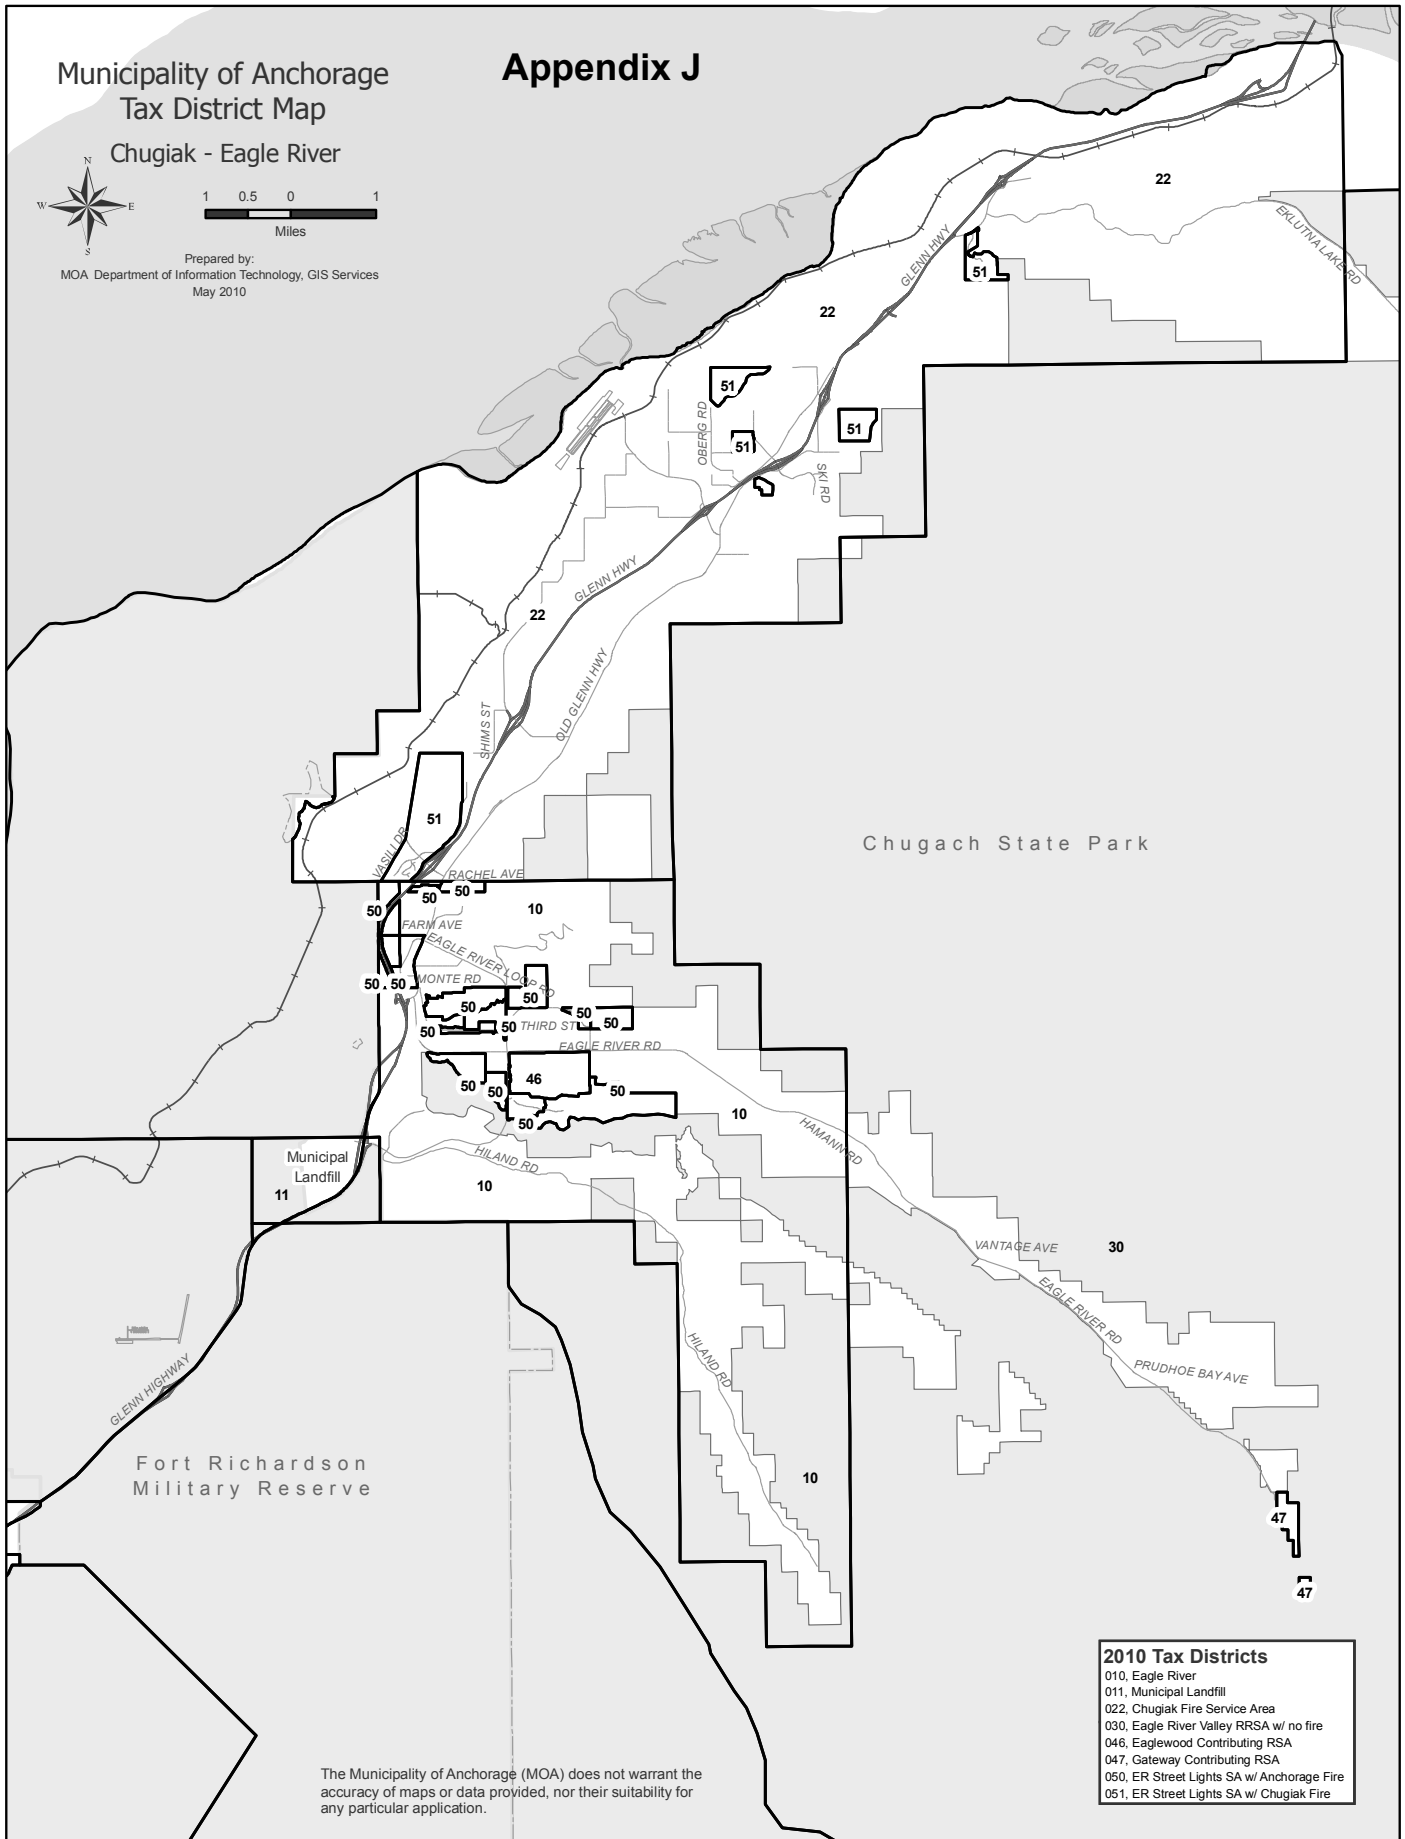

Municipality of Anchorage  
Tax District Map  
Chugiak - Eagle River

Appendix J

Prepared by:  
MOA Department of Information Technology, GIS Services  
May 2010

2010 Tax Districts	
010	Eagle River
011	Municipal Landfill
022	Chugiak Fire Service Area
030	Eagle River Valley RRSA w/ no fire
046	Eaglewood Contributing RSA
047	Gateway Contributing RSA
050	ER Street Lights SA w/ Anchorage Fire
051	ER Street Lights SA w/ Chugiak Fire

The Municipality of Anchorage (MOA) does not warrant the accuracy of maps or data provided, nor their suitability for any particular application.

This page intentionally left blank.