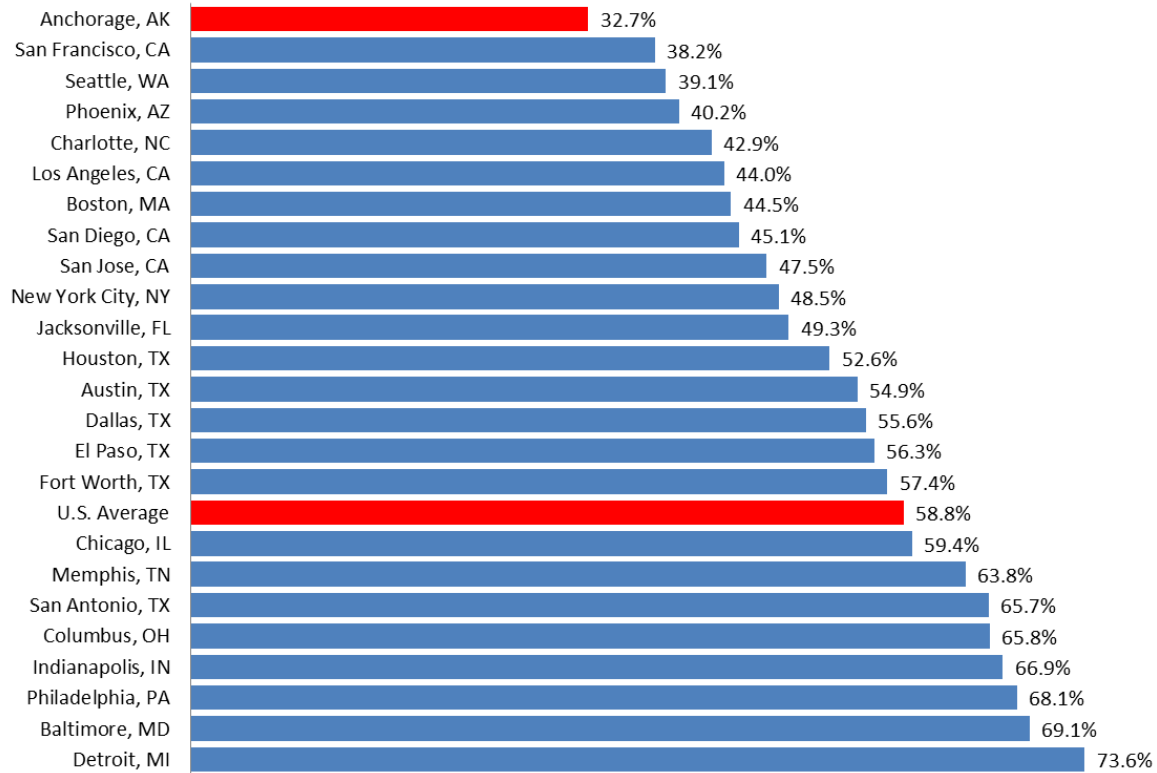

Origin of Residents

Table of Contents:

Place of Birth, U.S. & Anchorage, 2010.....	51
Anchorage Resident's Place of Birth, 2010.....	51
% Born in State of Residence, Anchorage & Select Large U.S. Cities, 2010.....	52
Anchorage Foreign Born Population's Citizen Status by Selected Race & Ethnicity, 2010.....	52
Place of Residence One Year Ago For Anchorage Residents 1 Year & Older, 2005 & 2010	53
Place of Residence One Year Ago For Anchorage Residents 1 Year & Older, 2005 & 2010, by %	53
Anchorage Total Migration, 2004-05 to 2009-10.....	54
Anchorage Migration, % of Population Moving In or Out, 2005-2010.....	54
Alaska Population by Region, 2010.....	55
Population Growth Rates, Anchorage & Alaska Areas, 2000-2010.....	55

Place of Birth U.S. & Anchorage, 2010

Source: U.S. Census

Anchorage Resident's Place of Birth, 2010

Source: U.S. Census

% Born in State Of Residence Anchorage & Select Large U.S. Cities, 2010

Source: U.S. Census