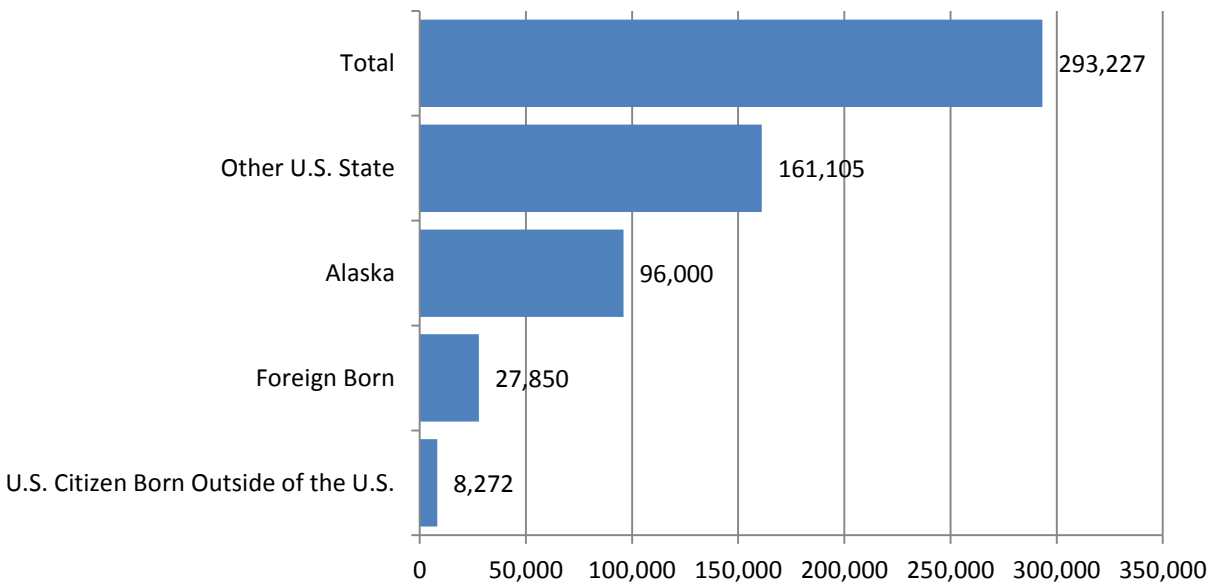

Origin of Residents

Table of Contents:

Place of Birth, U.S. & Anchorage, 2010.....	51
Anchorage Resident's Place of Birth, 2010.....	51
% Born in State of Residence, Anchorage & Select Large U.S. Cities, 2010.....	52
Anchorage Foreign Born Population's Citizen Status by Selected Race & Ethnicity, 2010.....	52
Place of Residence One Year Ago For Anchorage Residents 1 Year & Older, 2005 & 2010	53
Place of Residence One Year Ago For Anchorage Residents 1 Year & Older, 2005 & 2010, by %	53
Anchorage Total Migration, 2004-05 to 2009-10.....	54
Anchorage Migration, % of Population Moving In or Out, 2005-2010.....	54
Alaska Population by Region, 2010.....	55
Population Growth Rates, Anchorage & Alaska Areas, 2000-2010.....	55

Place of Birth U.S. & Anchorage, 2010

Source: U.S. Census

Anchorage Resident's Place of Birth, 2010

Source: U.S. Census

% Born in State Of Residence Anchorage & Select Large U.S. Cities, 2010

Source: U.S. Census

Anchorage Foreign Born Population's Citizen Status by Selected Race & Ethnicity, 2010

	Asian	White	Hispanic/Latino	African American	Native Hawaiian/Pacific Islander	Native American/Alaskan Native
■ Naturalized	8,388	3,397	1,792	845	228	51
■ Not A Citizen	5,916	5,001	3,164	967	188	124
Total	14,304	8,398	4,956	1,812	416	175