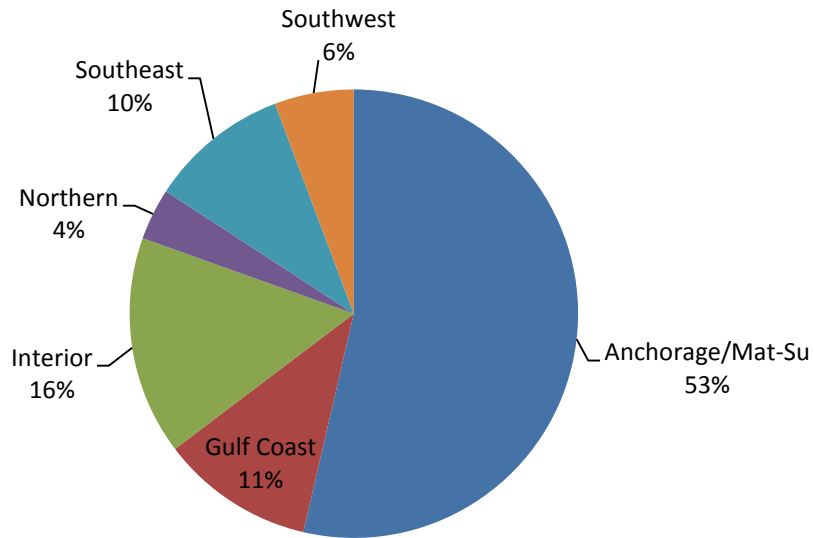

Source: U.S. Census

Place of Residence One Year Ago For Anchorage Residents 1 Year & Older, 2005 & 2010

Source: U.S. Census

Place of Residence One Year Ago For Anchorage Residents 1 Year & Older, by Percentage, 2005 & 2010

	2010	2005
Anchorage	89.5%	91.6%
Outside of Alaska	8.3%	6.1%
Other Alaskan Area	2.2%	2.3%

Source: U.S. Census

Anchorage Total Migration

Persons Moving In & Out - 2004-05 to 2009-10

Source: U.S. Department of Treasury, Internal Revenue Service, Statistics of Income Division

Anchorage Migration

% of Population Moving In or Out - 2005 to 2010

Source: U.S. Department of Treasury, Internal Revenue Service, Statistics of Income Division

Alaska Population by Region, 2010 (Total Population: 710,231)