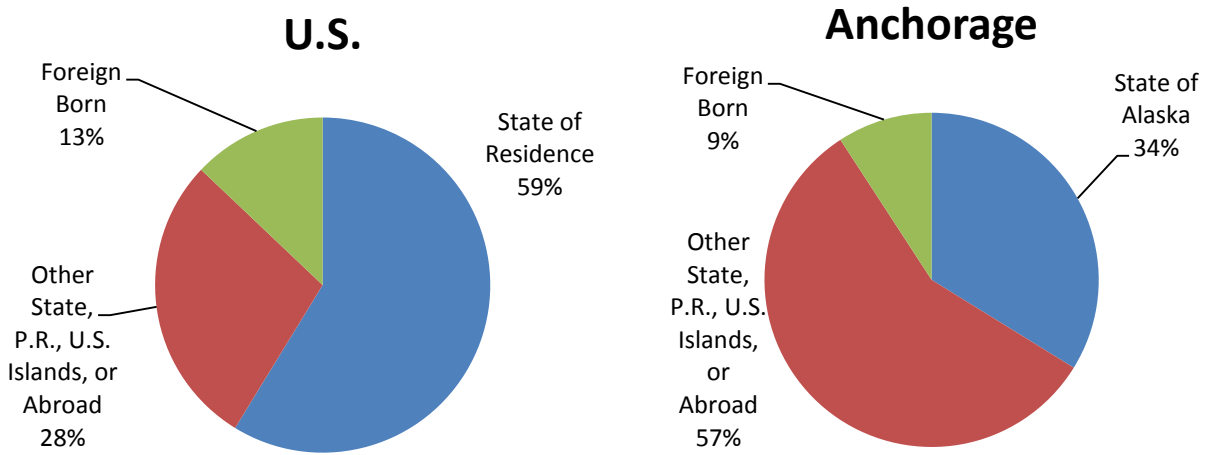

Origin of Residents

Table of Contents:

Place of Birth, U.S. & Anchorage, 2010.....	51
Anchorage Resident's Place of Birth, 2010.....	51
% Born in State of Residence, Anchorage & Select Large U.S. Cities, 2010.....	52
Anchorage Foreign Born Population's Citizen Status by Selected Race & Ethnicity, 2010.....	52
Place of Residence One Year Ago For Anchorage Residents 1 Year & Older, 2005 & 2010	53
Place of Residence One Year Ago For Anchorage Residents 1 Year & Older, 2005 & 2010, by %	53
Anchorage Total Migration, 2004-05 to 2009-10.....	54
Anchorage Migration, % of Population Moving In or Out, 2005-2010.....	54
Alaska Population by Region, 2010.....	55
Population Growth Rates, Anchorage & Alaska Areas, 2000-2010.....	55

Place of Birth U.S. & Anchorage, 2010

Source: U.S. Census

Anchorage Resident's Place of Birth, 2010

Source: U.S. Census

% Born in State Of Residence Anchorage & Select Large U.S. Cities, 2010

Source: U.S. Census

Anchorage Foreign Born Population's Citizen Status by Selected Race & Ethnicity, 2010

	Asian	White	Hispanic/Latino	African American	Native Hawaiian/Pacific Islander	Native American/Alaskan Native
■ Naturalized	8,388	3,397	1,792	845	228	51
■ Not A Citizen	5,916	5,001	3,164	967	188	124
Total	14,304	8,398	4,956	1,812	416	175

Anchorage Migration

% of Population Moving In or Out - 2005 to 2010

Source: U.S. Department of Treasury, Internal Revenue Service, Statistics of Income Division

Alaska Population by Region, 2010 (Total Population: 710,231)