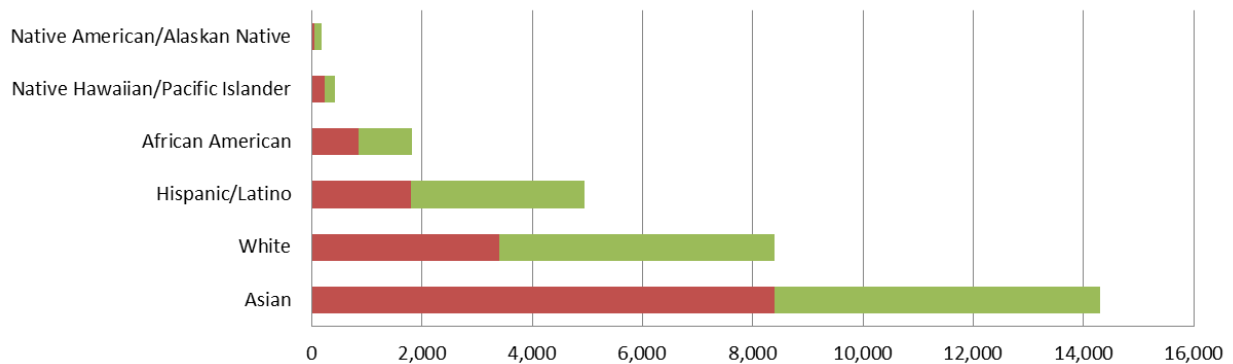

Origin of Residents

Table of Contents:

Place of Birth, U.S. & Anchorage, 2010.....	51
Anchorage Resident's Place of Birth, 2010.....	51
% Born in State of Residence, Anchorage & Select Large U.S. Cities, 2010.....	52
Anchorage Foreign Born Population's Citizen Status by Selected Race & Ethnicity, 2010.....	52
Place of Residence One Year Ago For Anchorage Residents 1 Year & Older, 2005 & 2010	53
Place of Residence One Year Ago For Anchorage Residents 1 Year & Older, 2005 & 2010, by %	53
Anchorage Total Migration, 2004-05 to 2009-10.....	54
Anchorage Migration, % of Population Moving In or Out, 2005-2010.....	54
Alaska Population by Region, 2010.....	55
Population Growth Rates, Anchorage & Alaska Areas, 2000-2010.....	55

Place of Birth U.S. & Anchorage, 2010

Source: U.S. Census

Anchorage Resident's Place of Birth, 2010

Source: U.S. Census

% Born in State Of Residence Anchorage & Select Large U.S. Cities, 2010

Source: U.S. Census

Anchorage Foreign Born Population's Citizen Status by Selected Race & Ethnicity, 2010

	Asian	White	Hispanic/Latino	African American	Native Hawaiian/Pacific Islander	Native American/Alaskan Native
■ Naturalized	8,388	3,397	1,792	845	228	51
■ Not A Citizen	5,916	5,001	3,164	967	188	124
Total	14,304	8,398	4,956	1,812	416	175