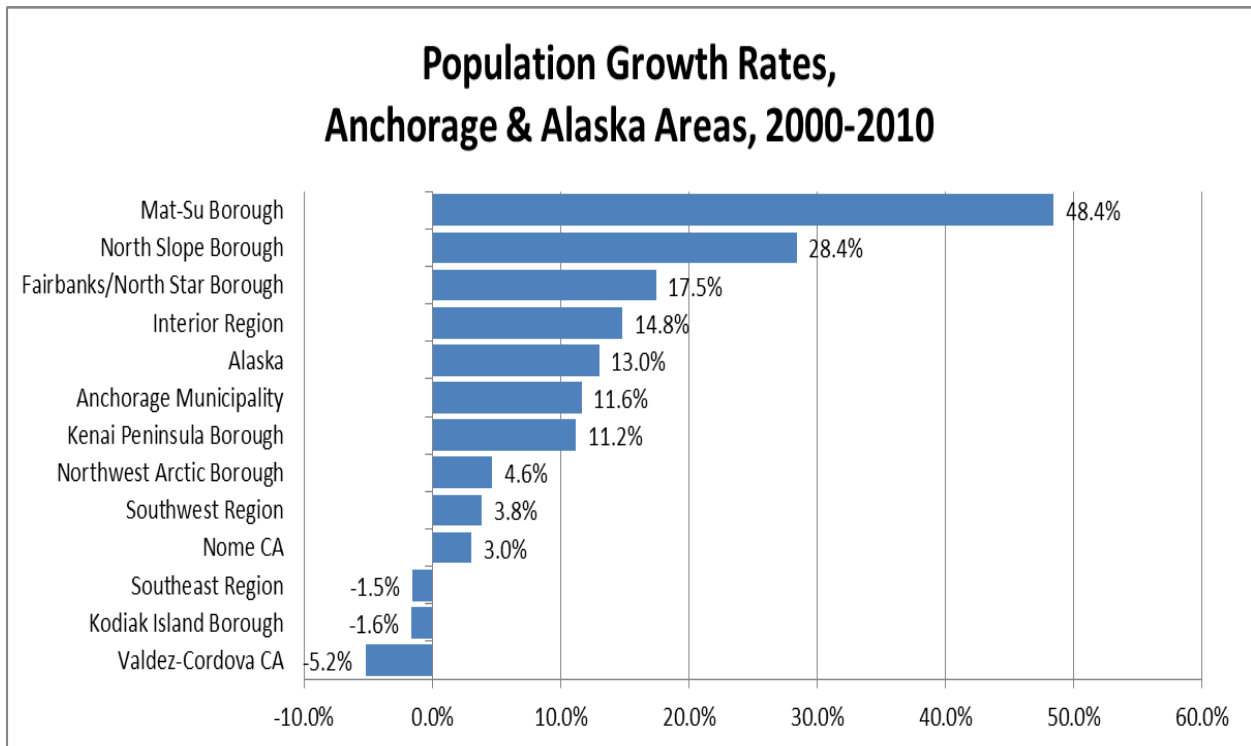

Source: Alaska Department of Labor, Research & Analysis Section