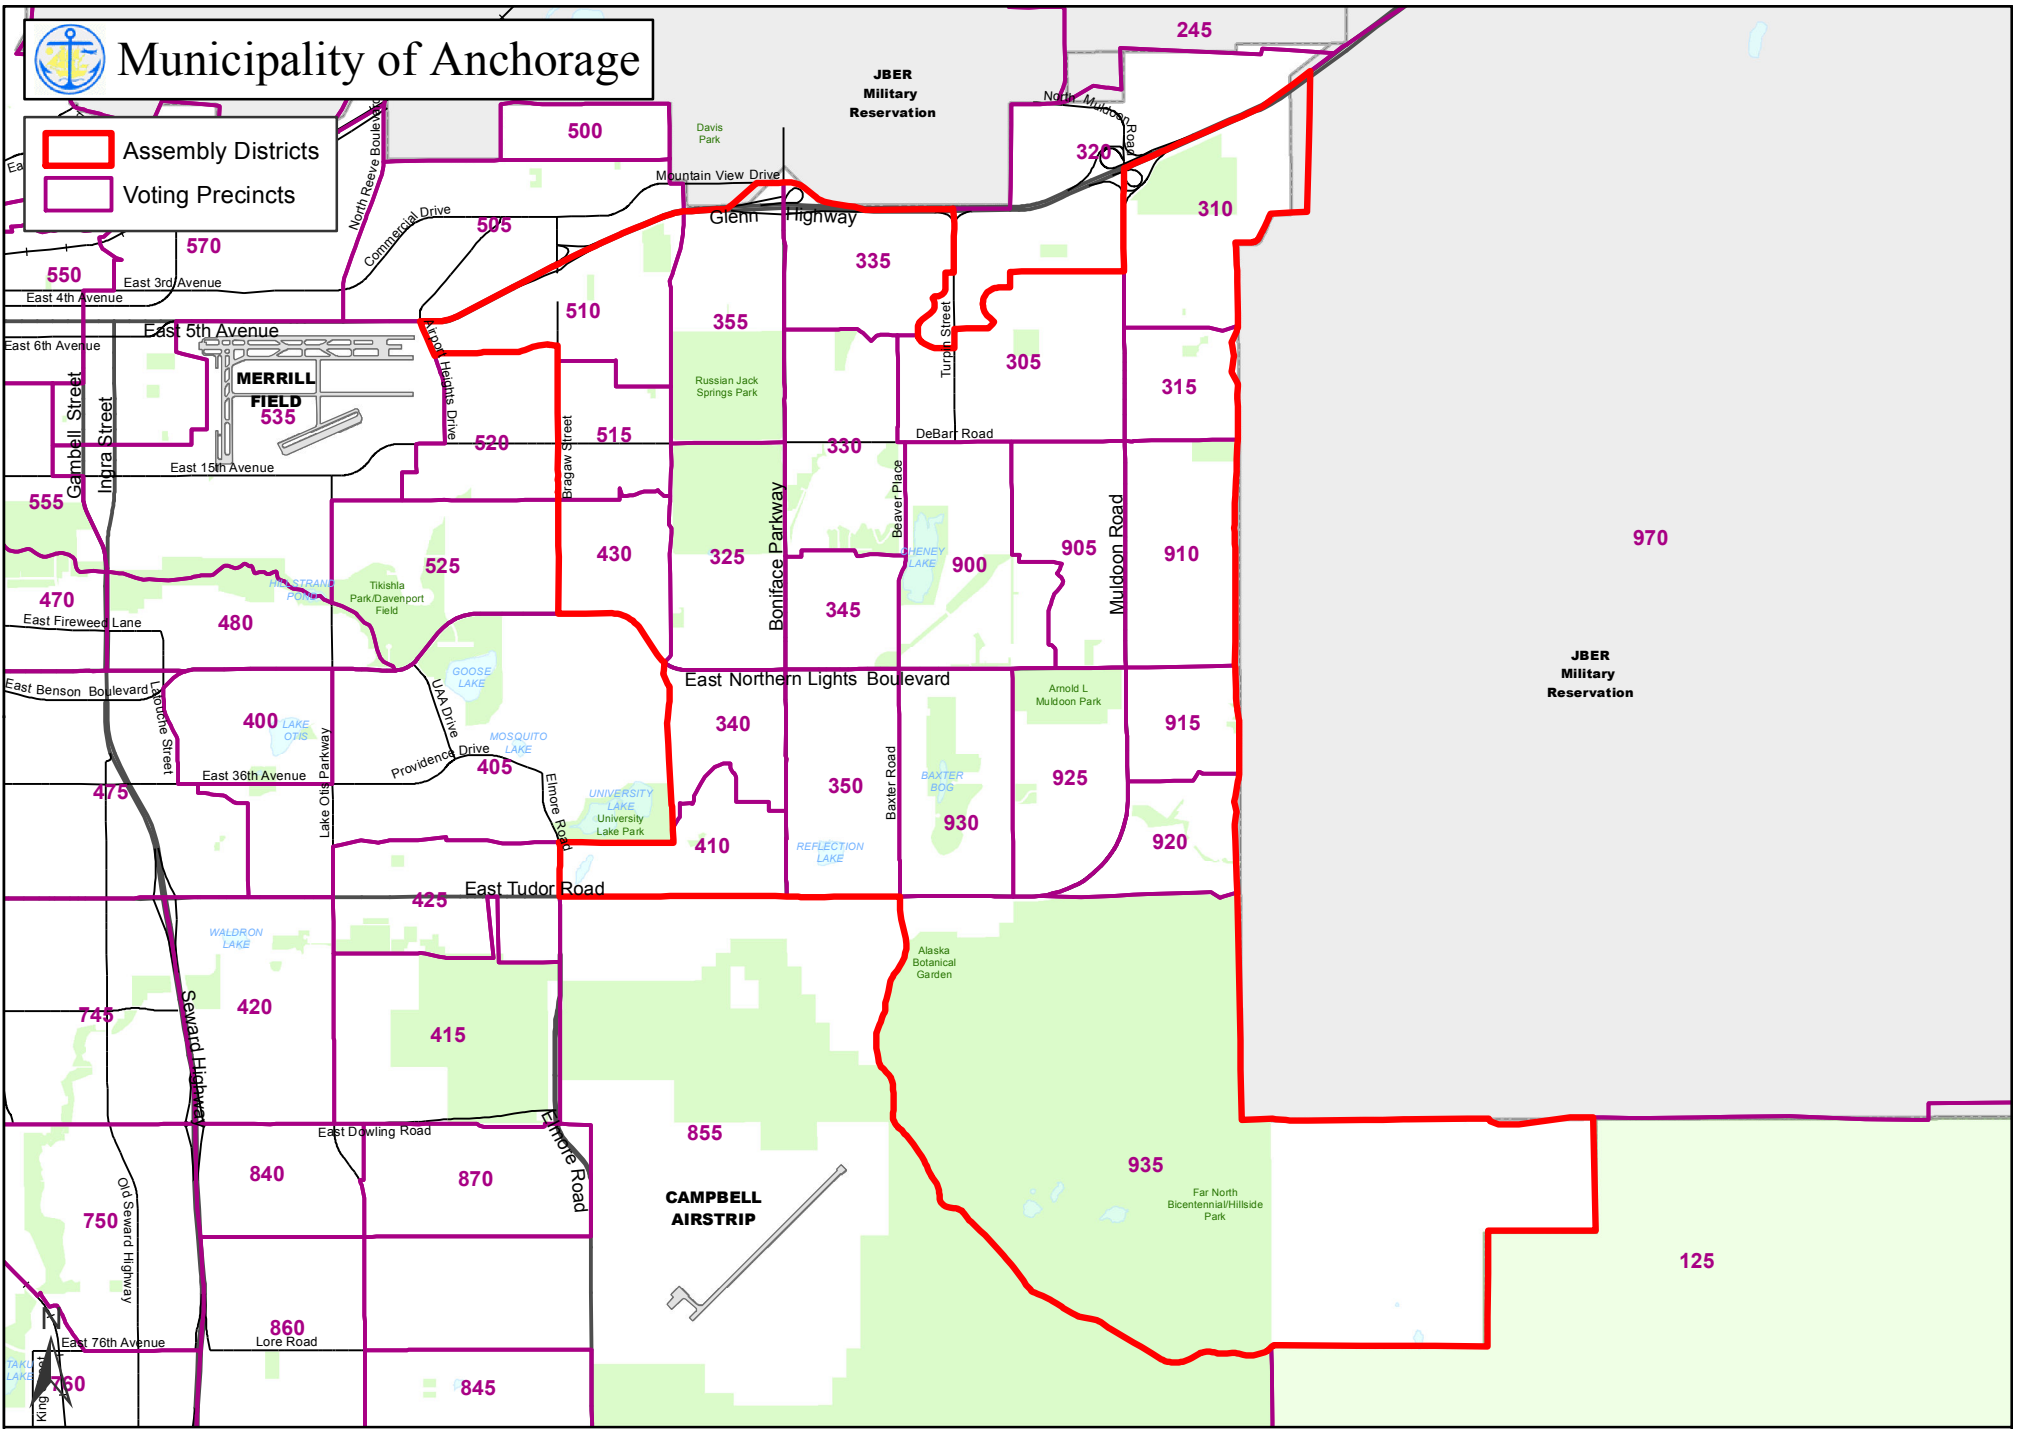

Municipality of Anchorage

- Assembly Districts
- Voting Precincts

Map Prepared by:
GIS Services
Information Technology
May 2013

Assembly District 5 (East Anchorage)