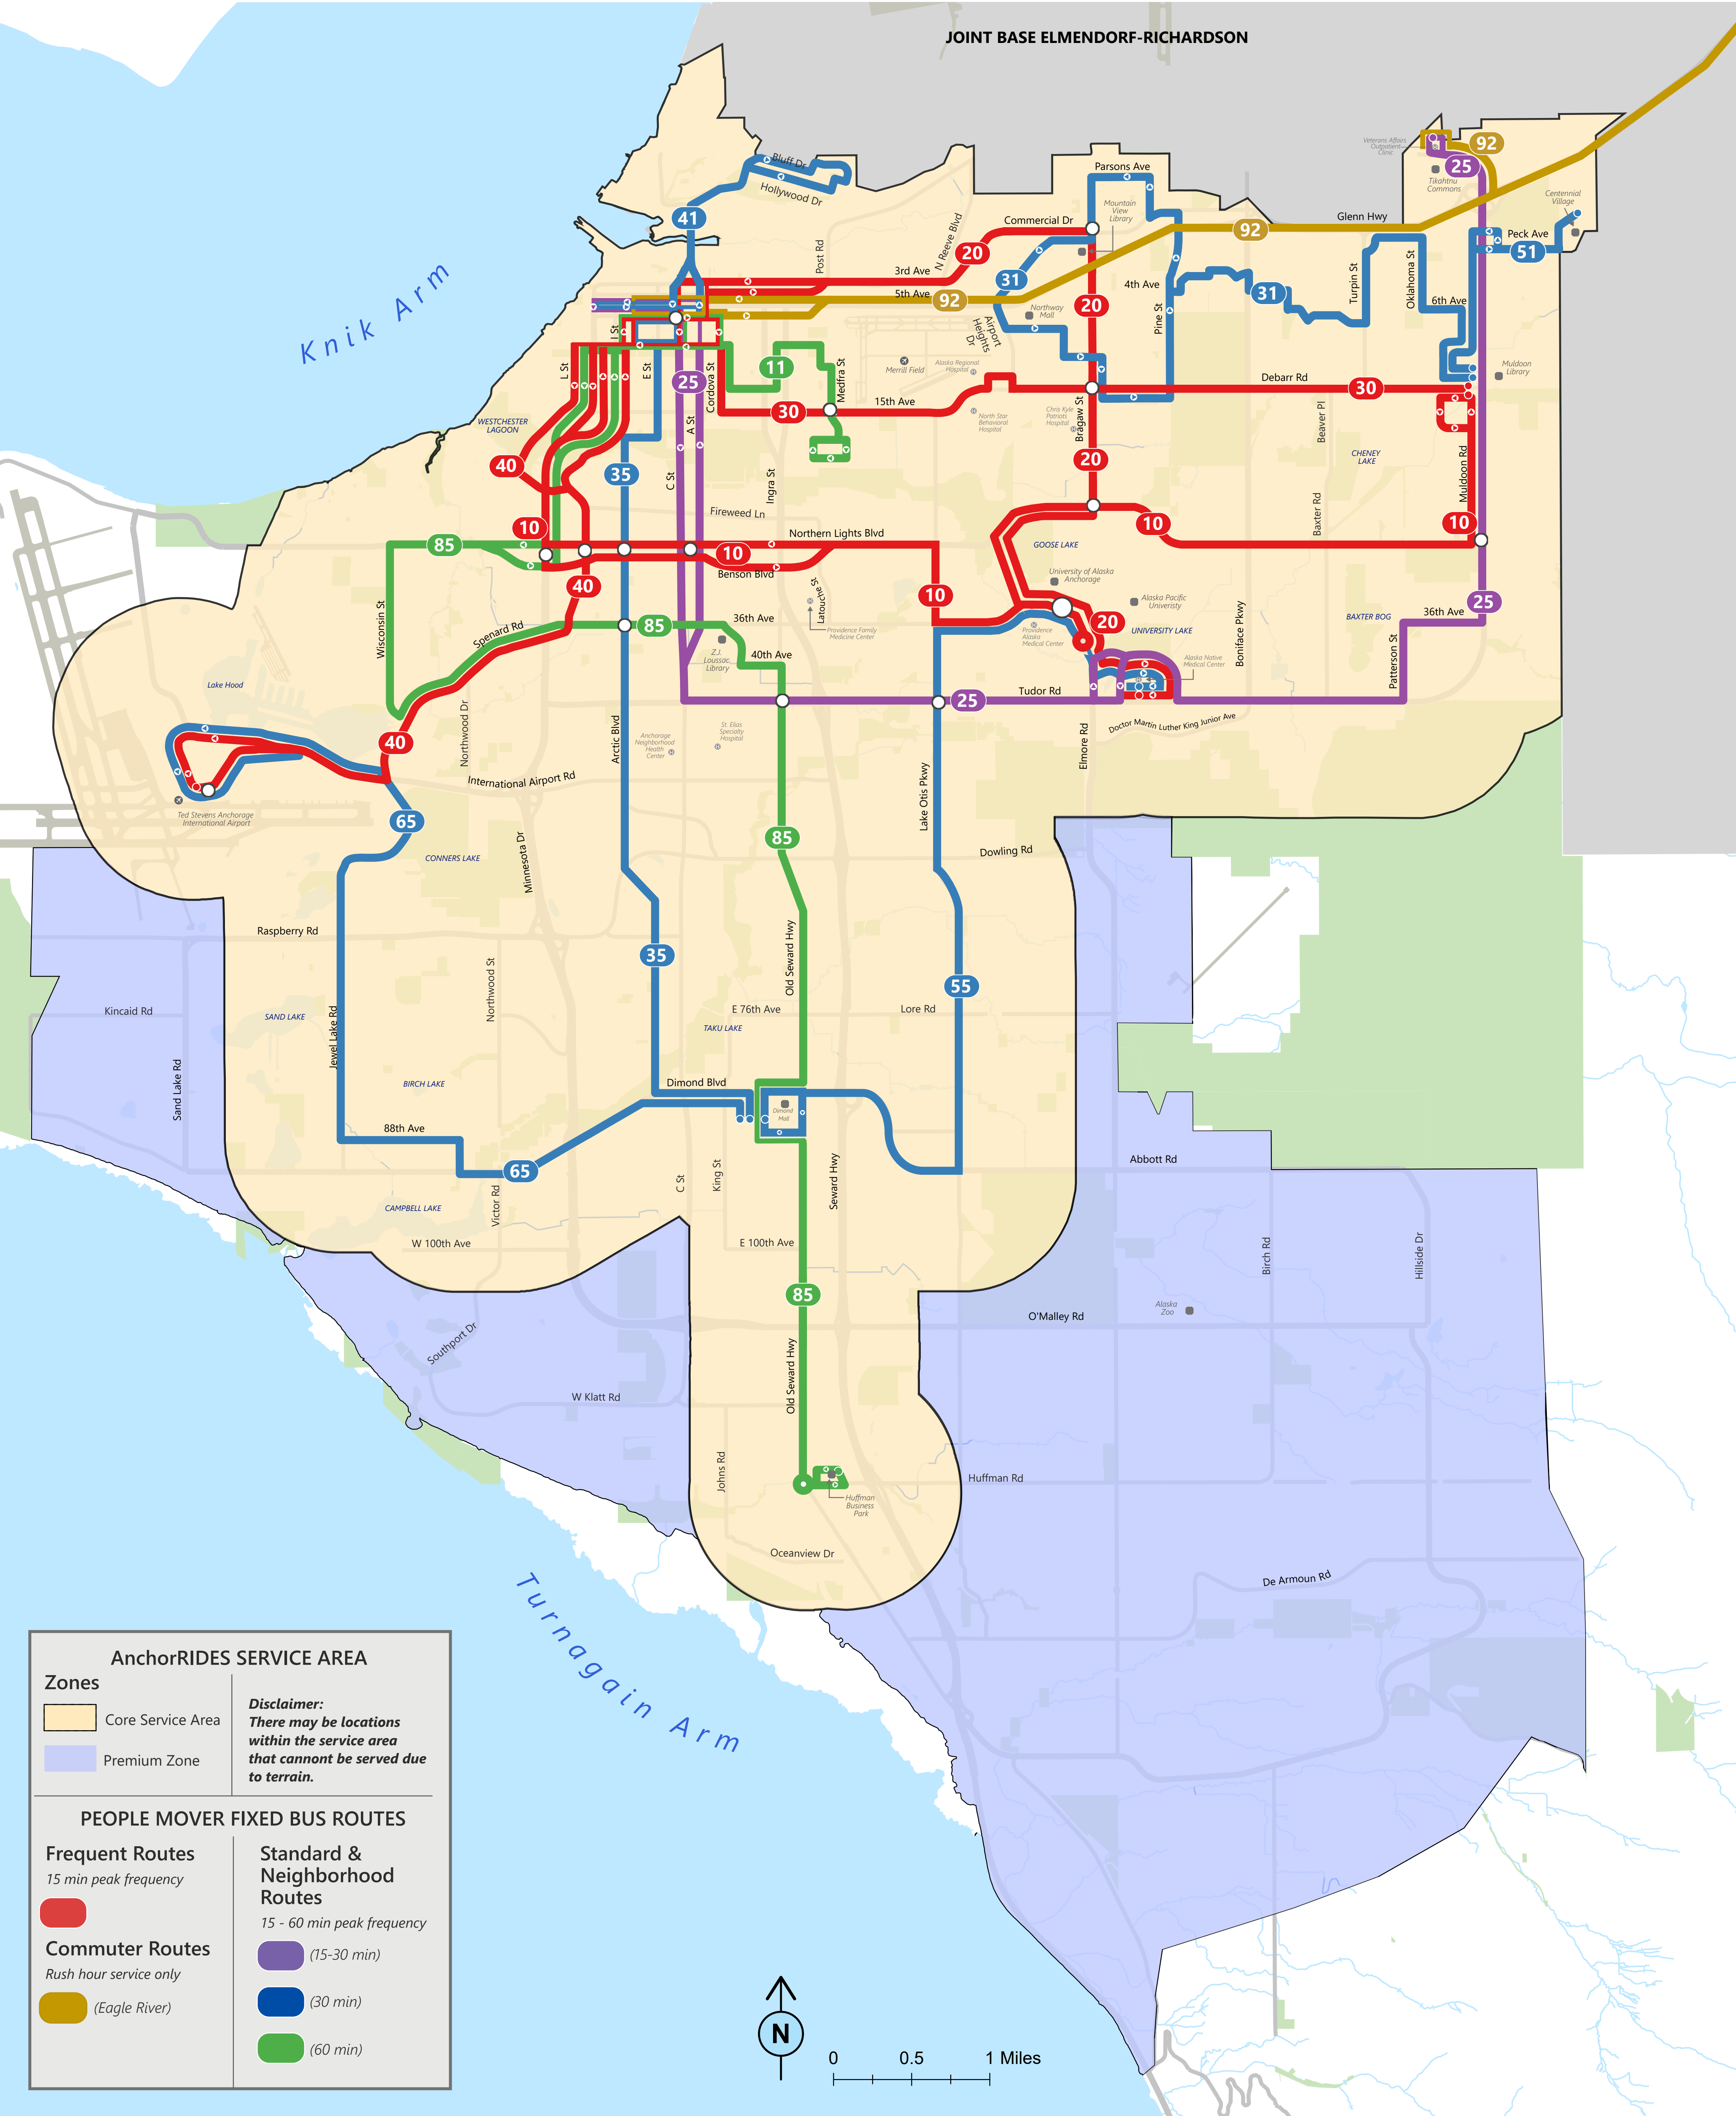

AnchorRIDES Service Area

Effective Date: May 13, 2024

AnchorRIDES SERVICE AREA

Zones

- Core Service Area
- Premium Zone

Disclaimer: There may be locations within the service area that cannot be served due to terrain.

PEOPLE MOVER FIXED BUS ROUTES

Frequent Routes
15 min peak frequency

Commuter Routes
Rush hour service only

Standard & Neighborhood Routes
15 - 60 min peak frequency

- (15-30 min)
- (30 min)
- (60 min)