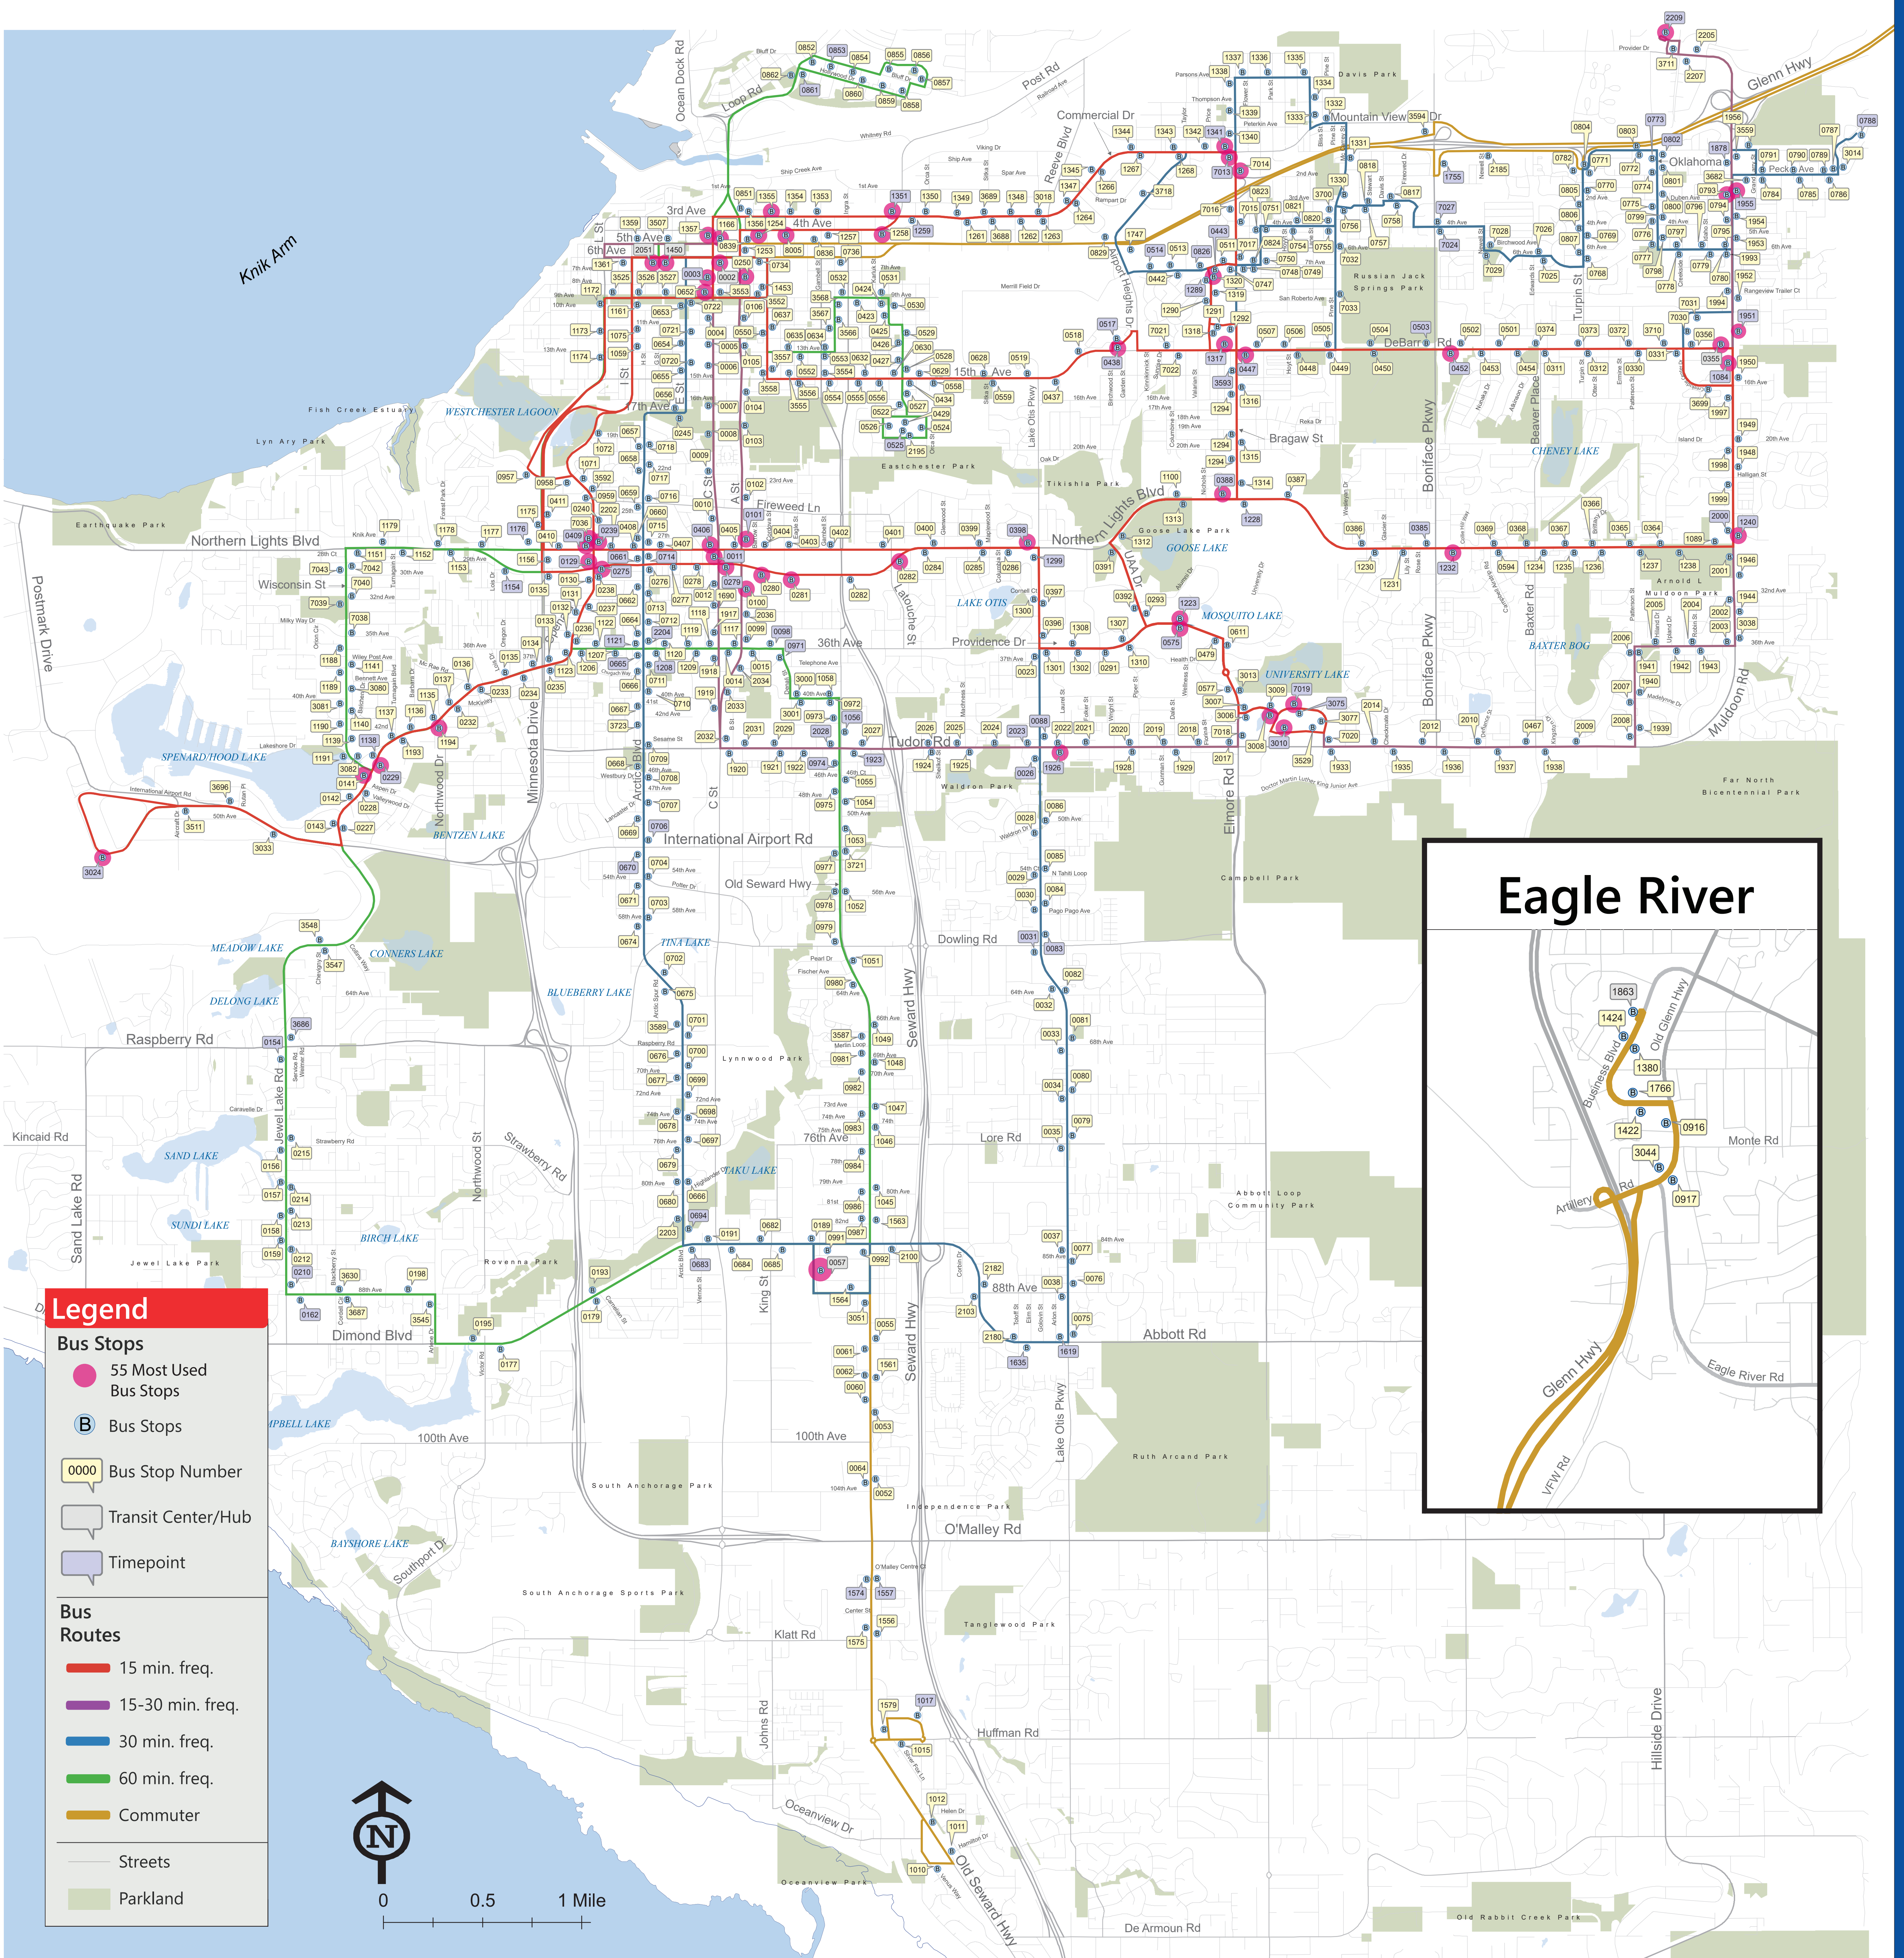

Anchorage Bus Stop Map

Updated: September 8, 2023

Legend

Bus Stops

- 55 Most Used Bus Stops (pink circle)
- Bus Stops (B icon)
- Bus Stop Number (yellow box)
- Transit Center/Hub (grey box)
- Timepoint (purple box)

Bus Routes

- 15 min. freq. (red line)
- 15-30 min. freq. (purple line)
- 30 min. freq. (blue line)
- 60 min. freq. (green line)
- Commuter (orange line)

Streets (grey line)

Parkland (green area)

0 0.5 1 Mile