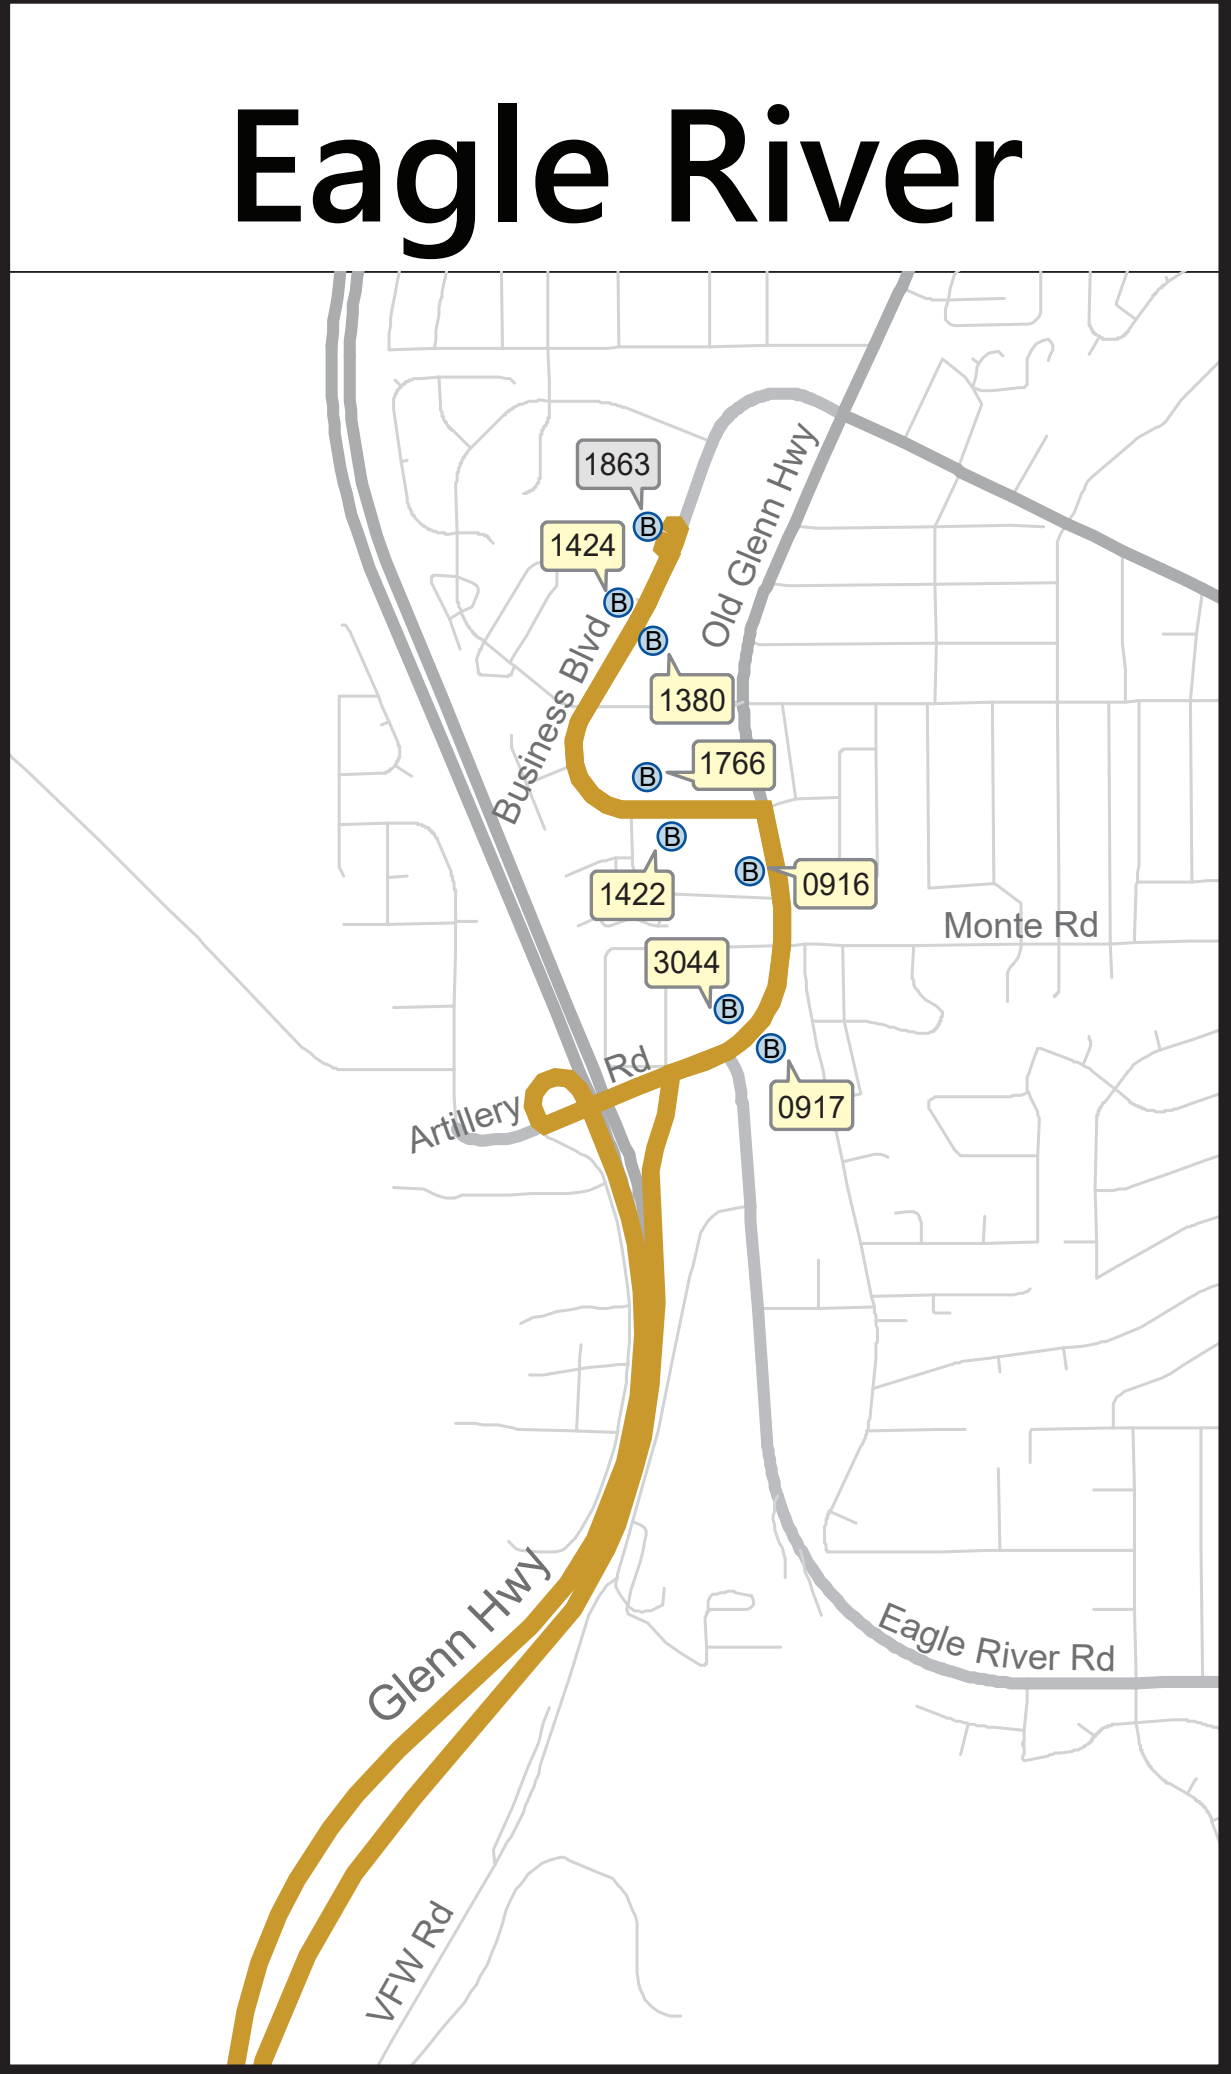

Anchorage Bus Stop Map

Updated: September 8, 2023

Legend

Bus Stops

- 55 Most Used Bus Stops (pink circle)
- Bus Stops (B icon)
- Bus Stop Number (yellow box)
- Transit Center/Hub (grey box)
- Timepoint (purple box)

Bus Routes

- 15 min. freq. (red line)
- 15-30 min. freq. (purple line)
- 30 min. freq. (blue line)
- 60 min. freq. (green line)
- Commuter (orange line)

Streets (grey line)

Parkland (green area)

0 0.5 1 Mile