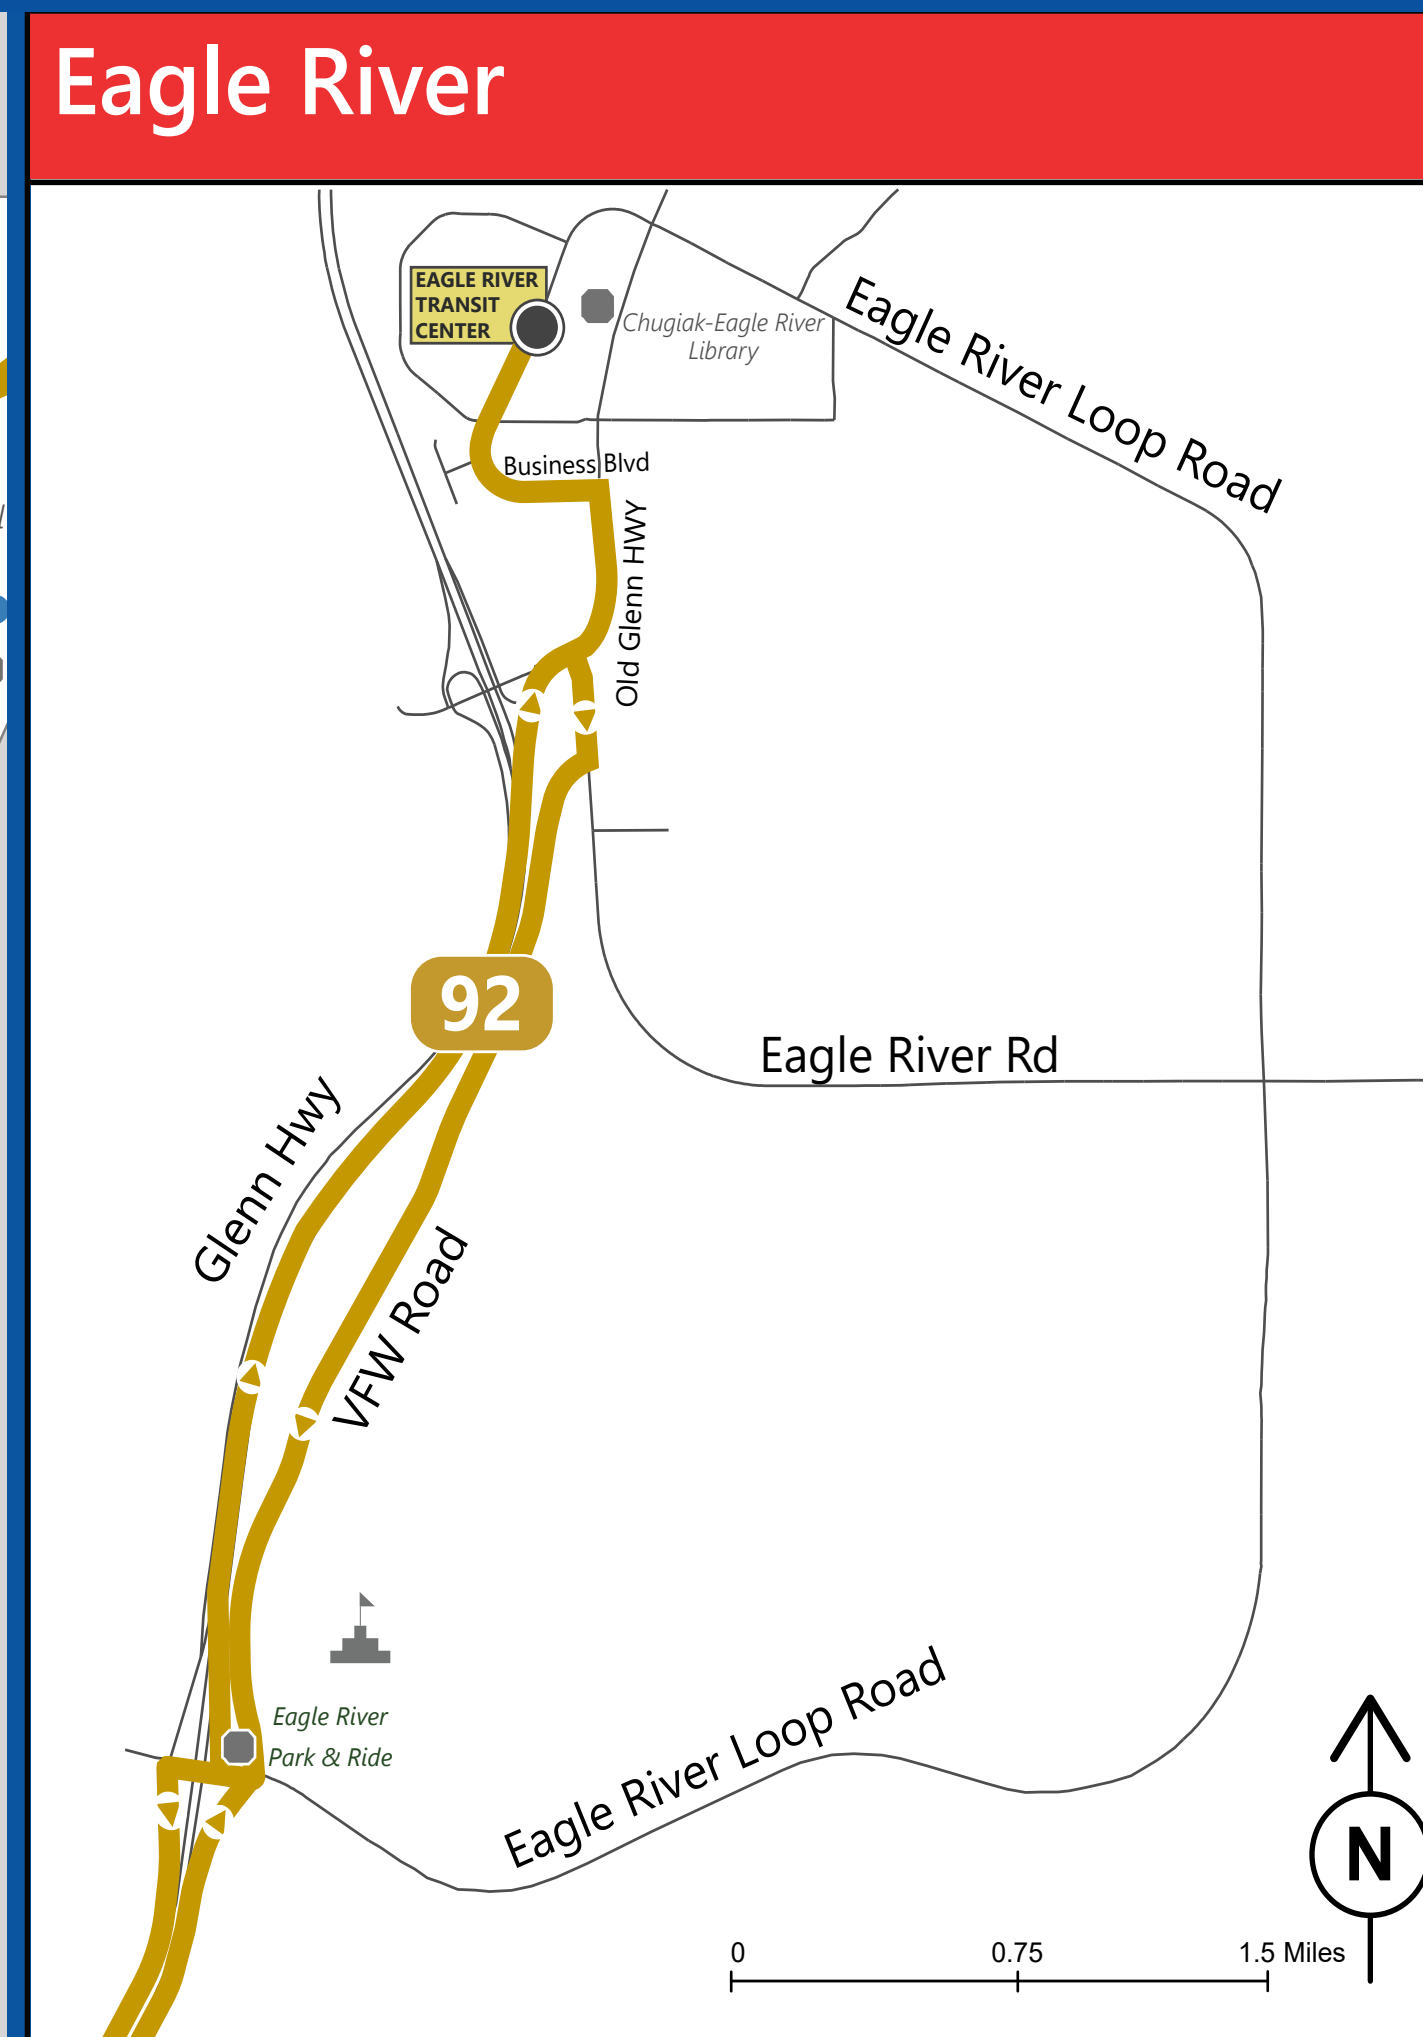

Anchorage Transit Map

Effective Date: January 22, 2024

Legend

Frequent Routes	Neighborhood Routes
15 min peak frequency	30 or 60 min peak frequency
10 Northern Lights	31 Northeast/Mountain View (30 min)
20 Mountain View	51 Centennial Village (30 min)
30 DeBarr	11 Senior Center Loop (60 min)
40 Spenard/Airport	41 Government Hill Loop (60 min)
Standard Routes	Commuter Route
15 - 60 min peak frequency	Rush hour service
25 Tudor (15-30 min) See schedule	92 Eagle River
35 Arctic (30 min)	
55 Lake Otis (30 min)	
65 Jewel Lake/Airport (30 min)	
85 Old Seward/West Anchorage (30-60 min) See Schedule	
● Transit Center/Hub	○ Key Transfer Points