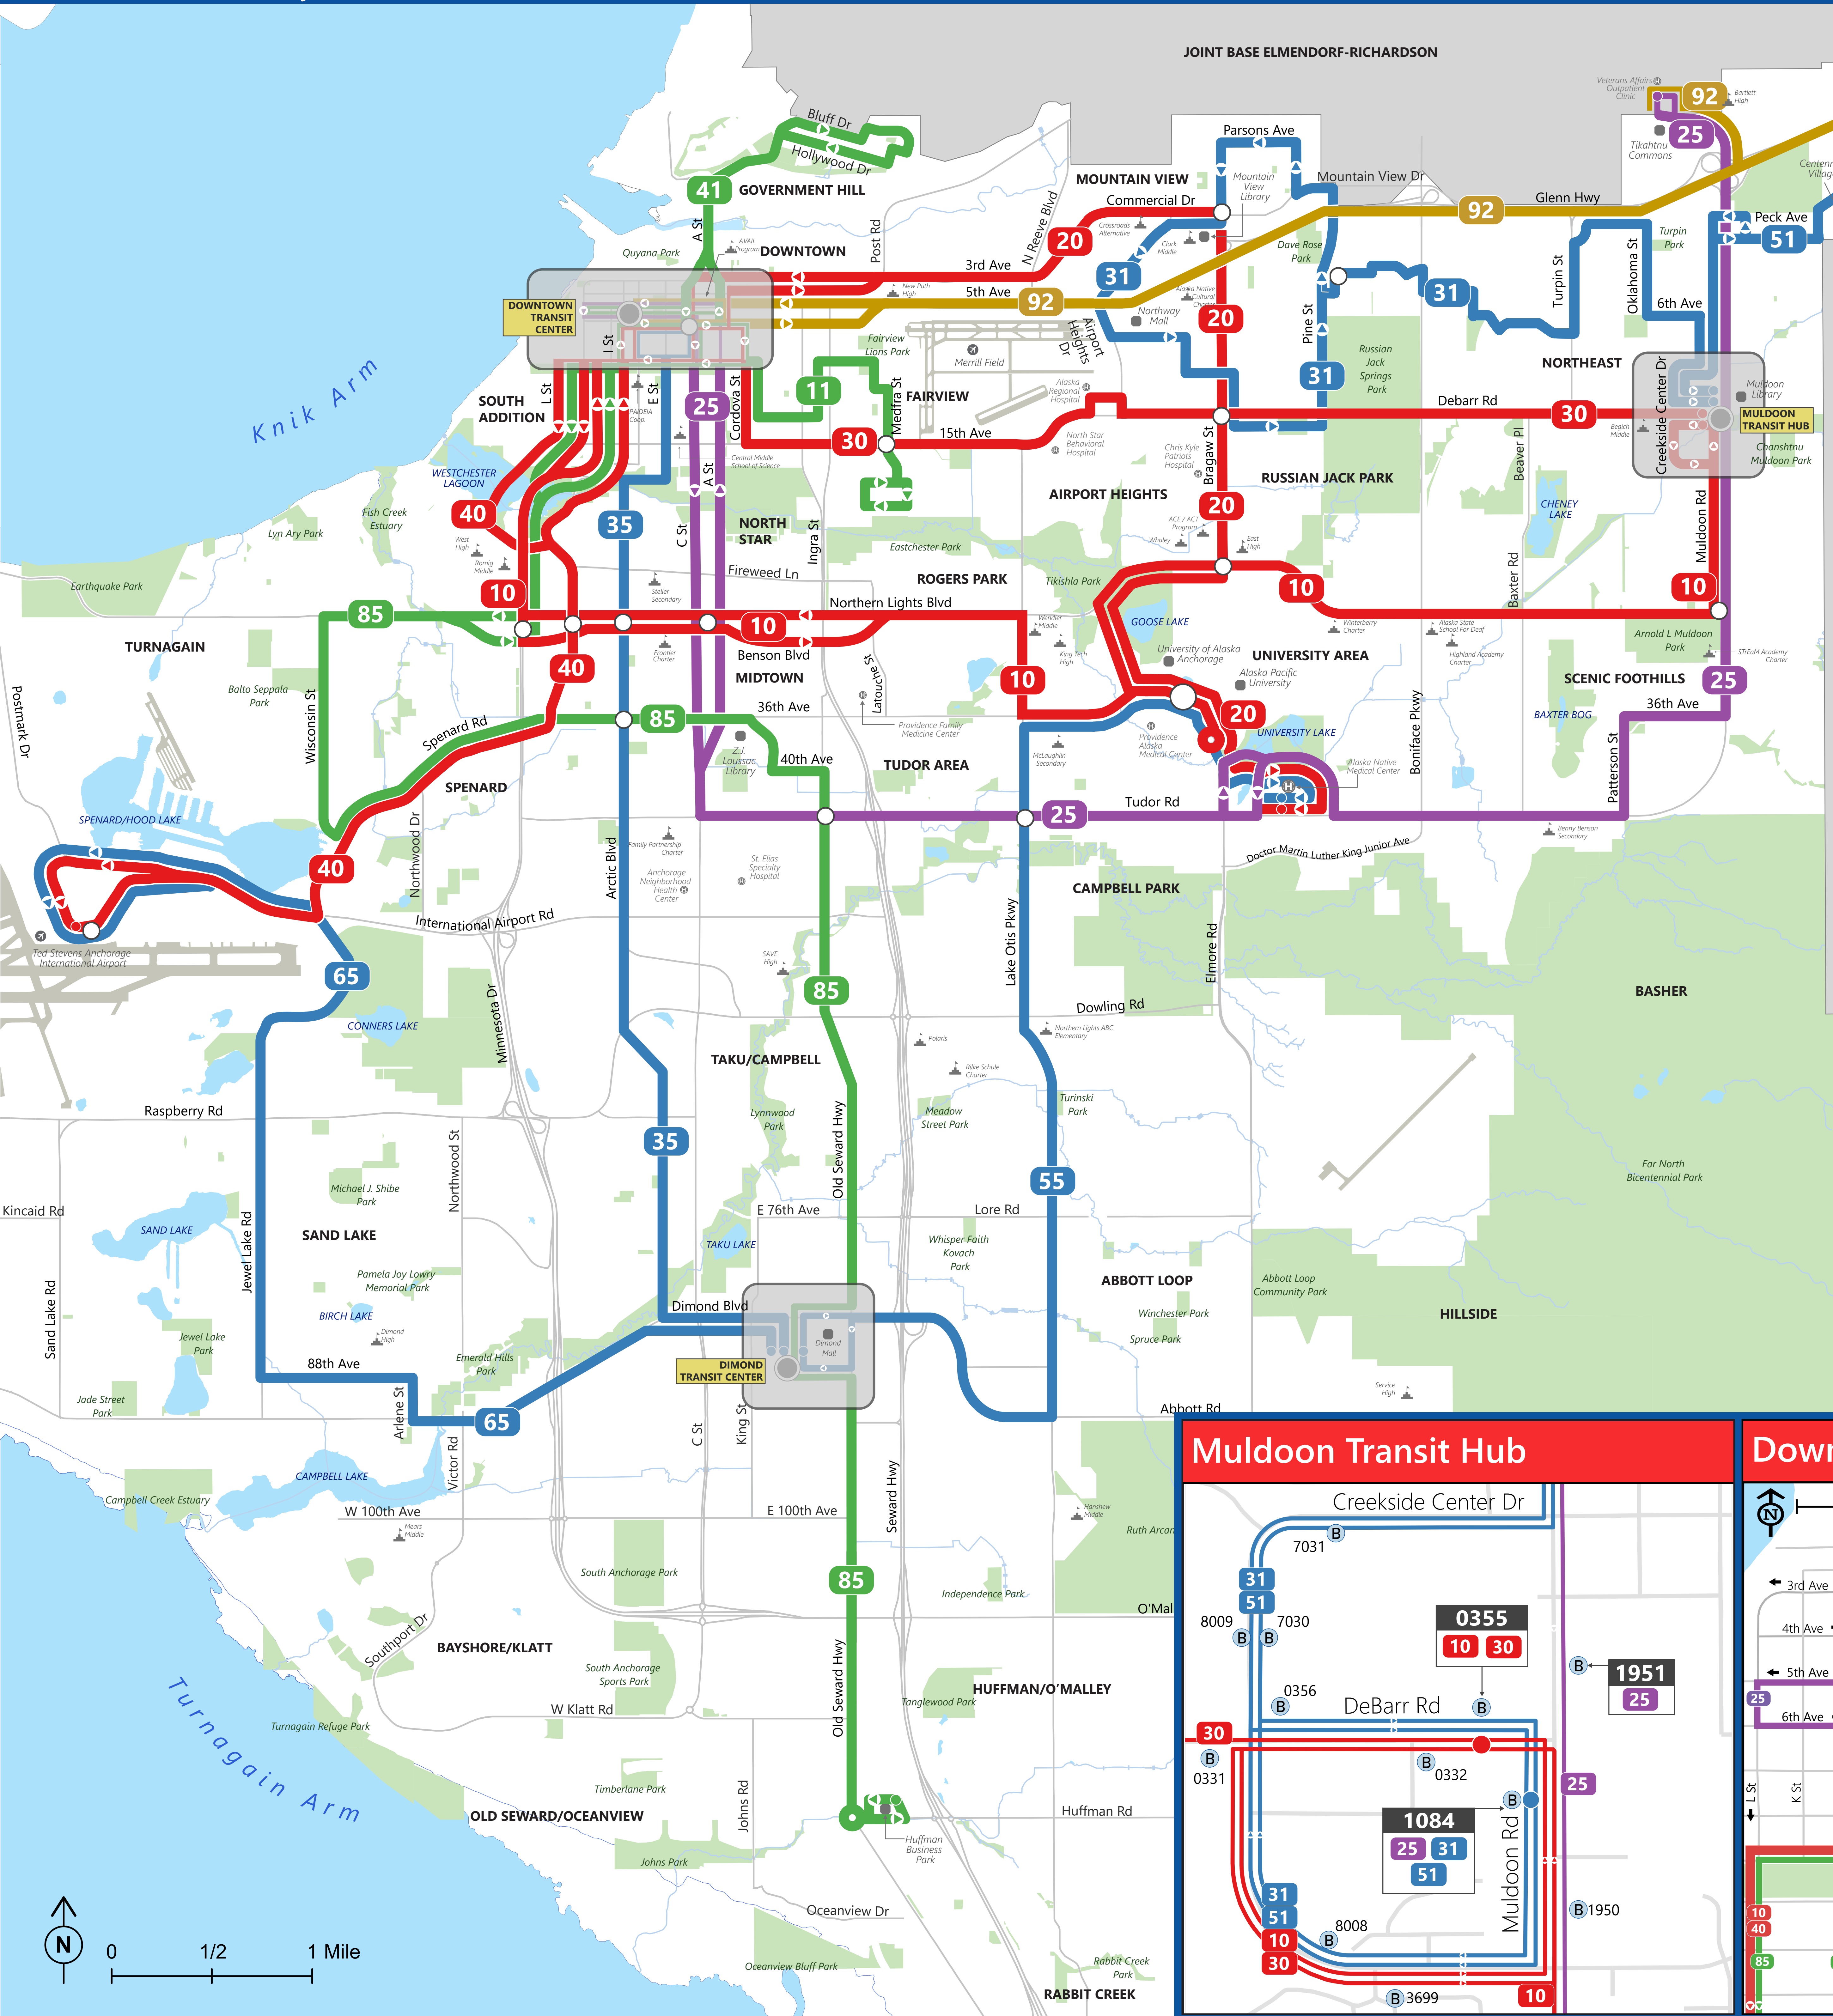

Anchorage Transit Map

Effective Date: January 22, 2024

Legend

Frequent Routes	Neighborhood Routes
15 min peak frequency	30 or 60 min peak frequency
10 Northern Lights	31 Northeast/Mountain View (30 min)
20 Mountain View	51 Centennial Village (30 min)
30 DeBarr	11 Senior Center Loop (60 min)
40 Spenard/Airport	41 Government Hill Loop (60 min)
Standard Routes	Commuter Route
15 - 60 min peak frequency	Rush hour service
25 Tudor (15-30 min) See schedule	92 Eagle River
35 Arctic (30 min)	
55 Lake Otis (30 min)	
65 Jewel Lake/Airport (30 min)	
85 Old Seward/West Anchorage (30-60 min) See Schedule	
● Transit Center/Hub	○ Key Transfer Points