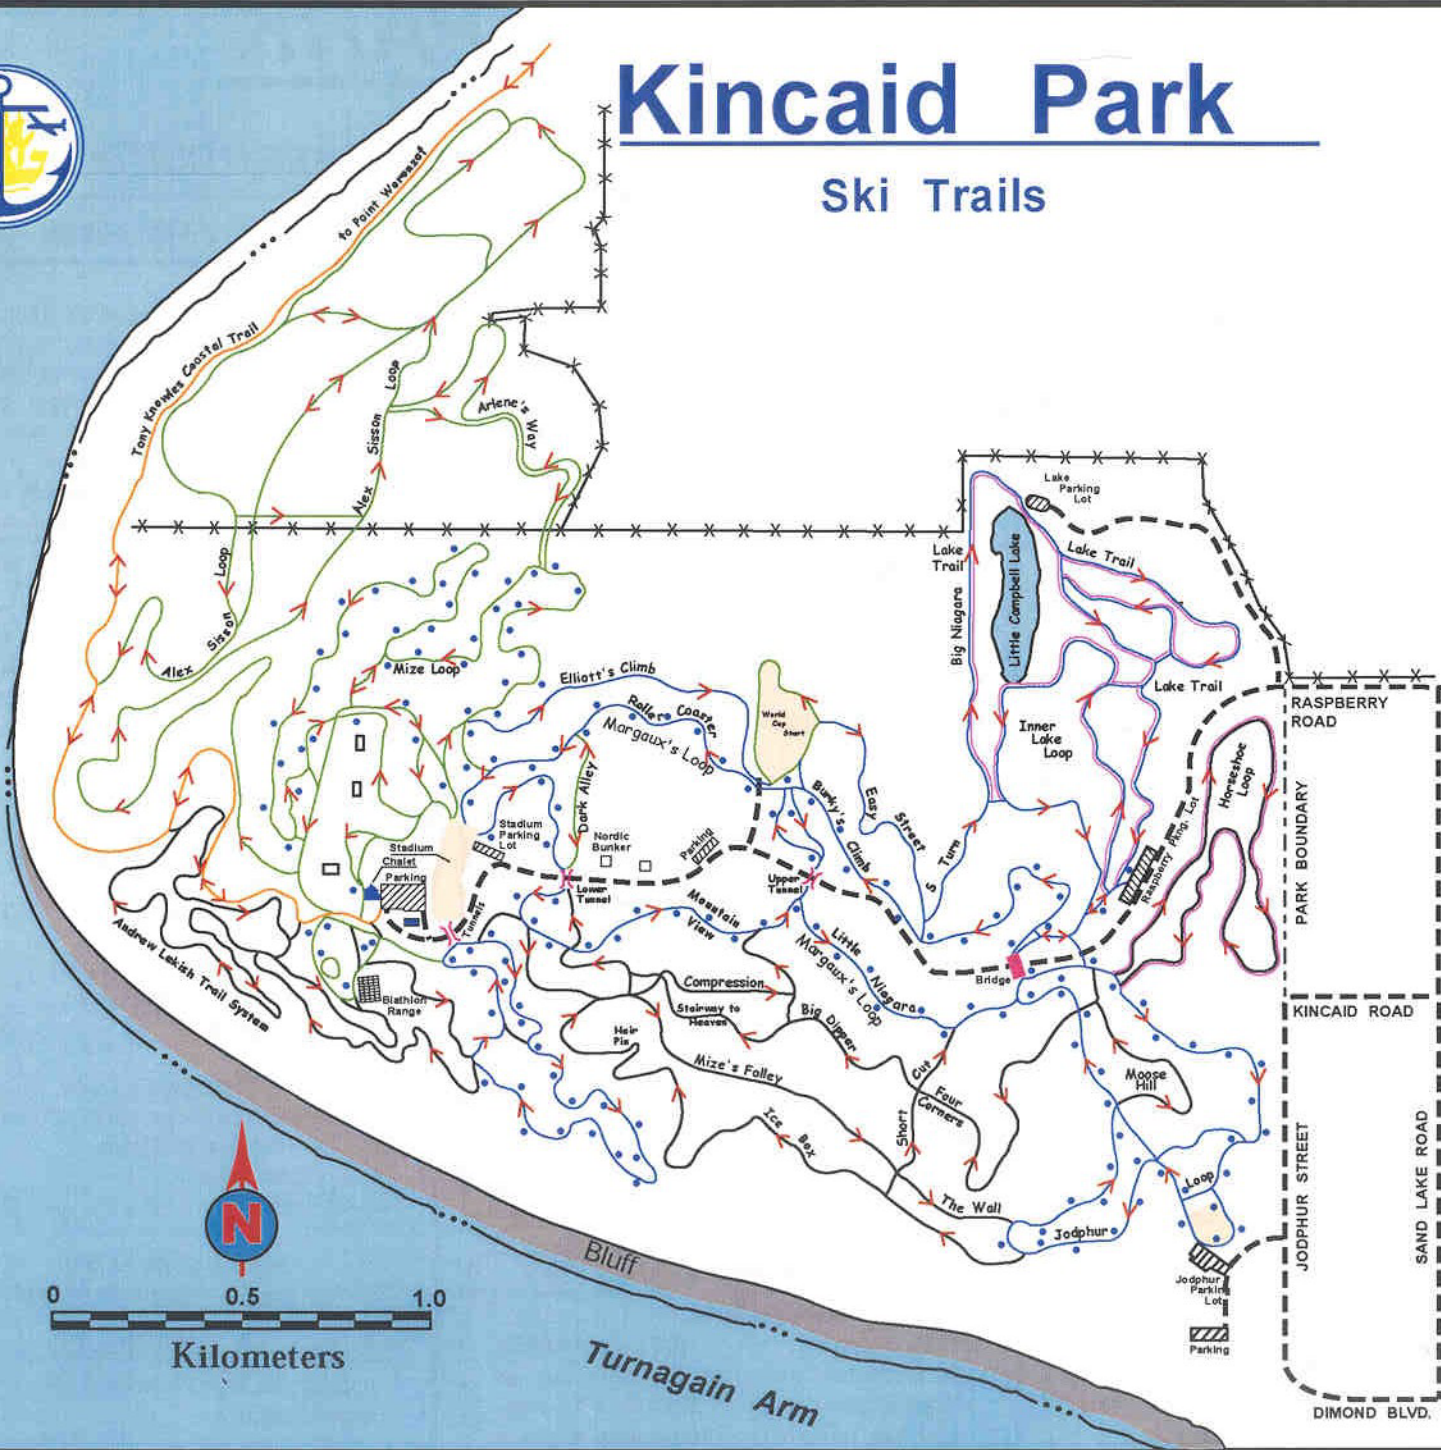

# Kincaid Park

## Ski Trails

### LEGEND

- = Easiest
- = More Difficult
- = Most Difficult
- = Classical Ski Only
- = Lighted Trails
- = Direction of Ski
- = Fence
- = Tunnel (s)
- = Road
- = Public Parking
- = Event Starting Areas
- = Outdoor Center/Bunker